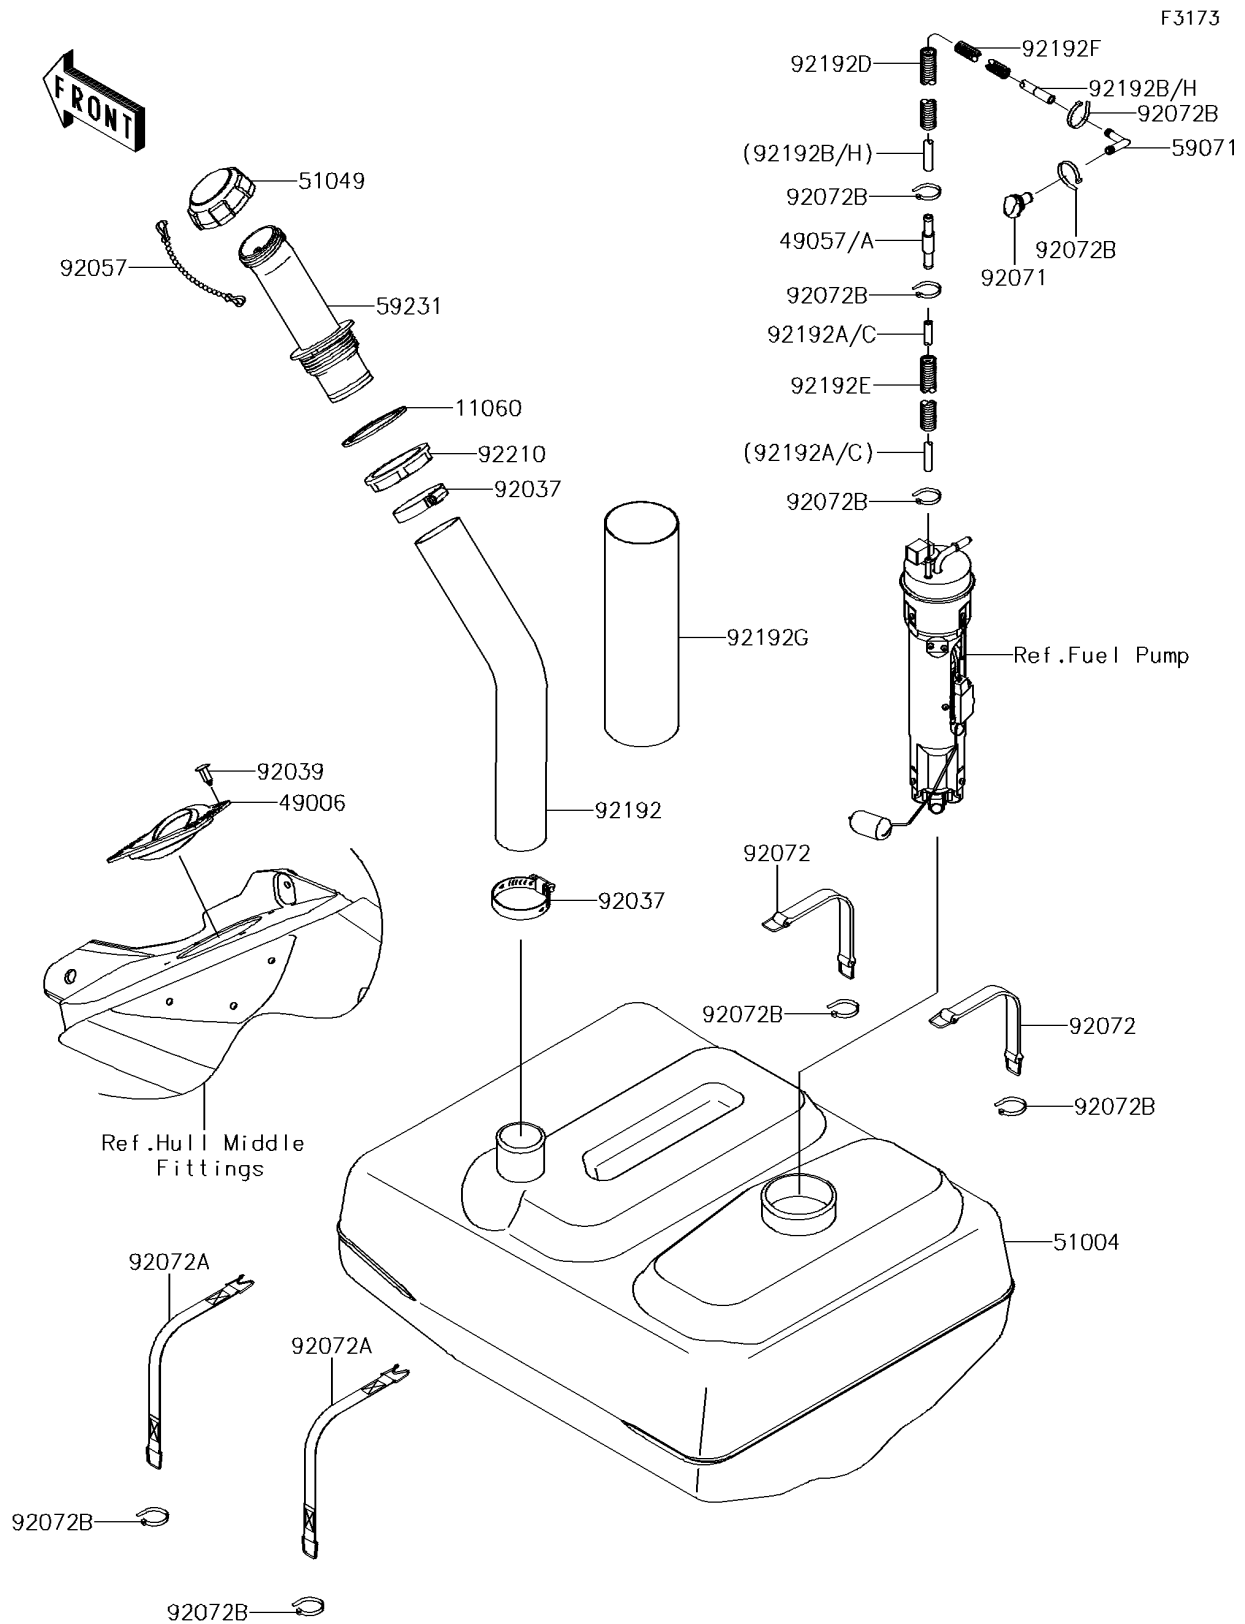

2014 Jet Ski® Ultra® 310X PARTS DIAGRAM

Fuel Tank

2014 Jet Ski® Ultra® 310X PARTS LIST

Fuel Tank

ITEM NAME	PART NUMBER	QUANTITY
GASKET,FUEL-FILLER (Ref # 11060)	11060-3780	1
BOOT (Ref # 49006)	49006-3719	1
VALVE-RELIEF (Ref # 49057A)	49057-3707	1
TANK-FUEL (Ref # 51004)	51004-0710	1
CAP-TANK,FUEL (Ref # 51049)	51049-0713	1
JOINT (Ref # 59071)	59071-3736	1
FILLER,FUEL TANK (Ref # 59231)	59231-3727	1
CLAMP (Ref # 92037)	92037-3738	1
RIVET (Ref # 92039)	92039-3788	1
CHAIN,COVER,L=100 (Ref # 92057)	92057-3704	1
GROMMET (Ref # 92071)	92071-3841	1
BAND (Ref # 92072)	92072-3845	1
BAND (Ref # 92072A)	92072-3847	1
BAND,L=100.08 (Ref # 92072B)	92072-3882	1
TUBE,FUEL TANK-FILLER (Ref # 92192)	92192-1044	1
TUBE,5.8X11X100 (Ref # 92192A)	92192-1103	1
TUBE,CORRUGATED,15.3X20.6X650 (Ref # 92192D)	92192-3748	1
TUBE,CORRUGATED,L=120 (Ref # 92192E)	92192-3749	1
TUBE,CORRUGATED,L=350 (Ref # 92192F)	92192-3788	1
TUBE,86X89X300 (Ref # 92192G)	92192-3822	1
TUBE,5.8X10.8X1000 (Ref # 92192H)	92192-3849	1
NUT,FUEL FILLER (Ref # 92210)	92210-3802	1