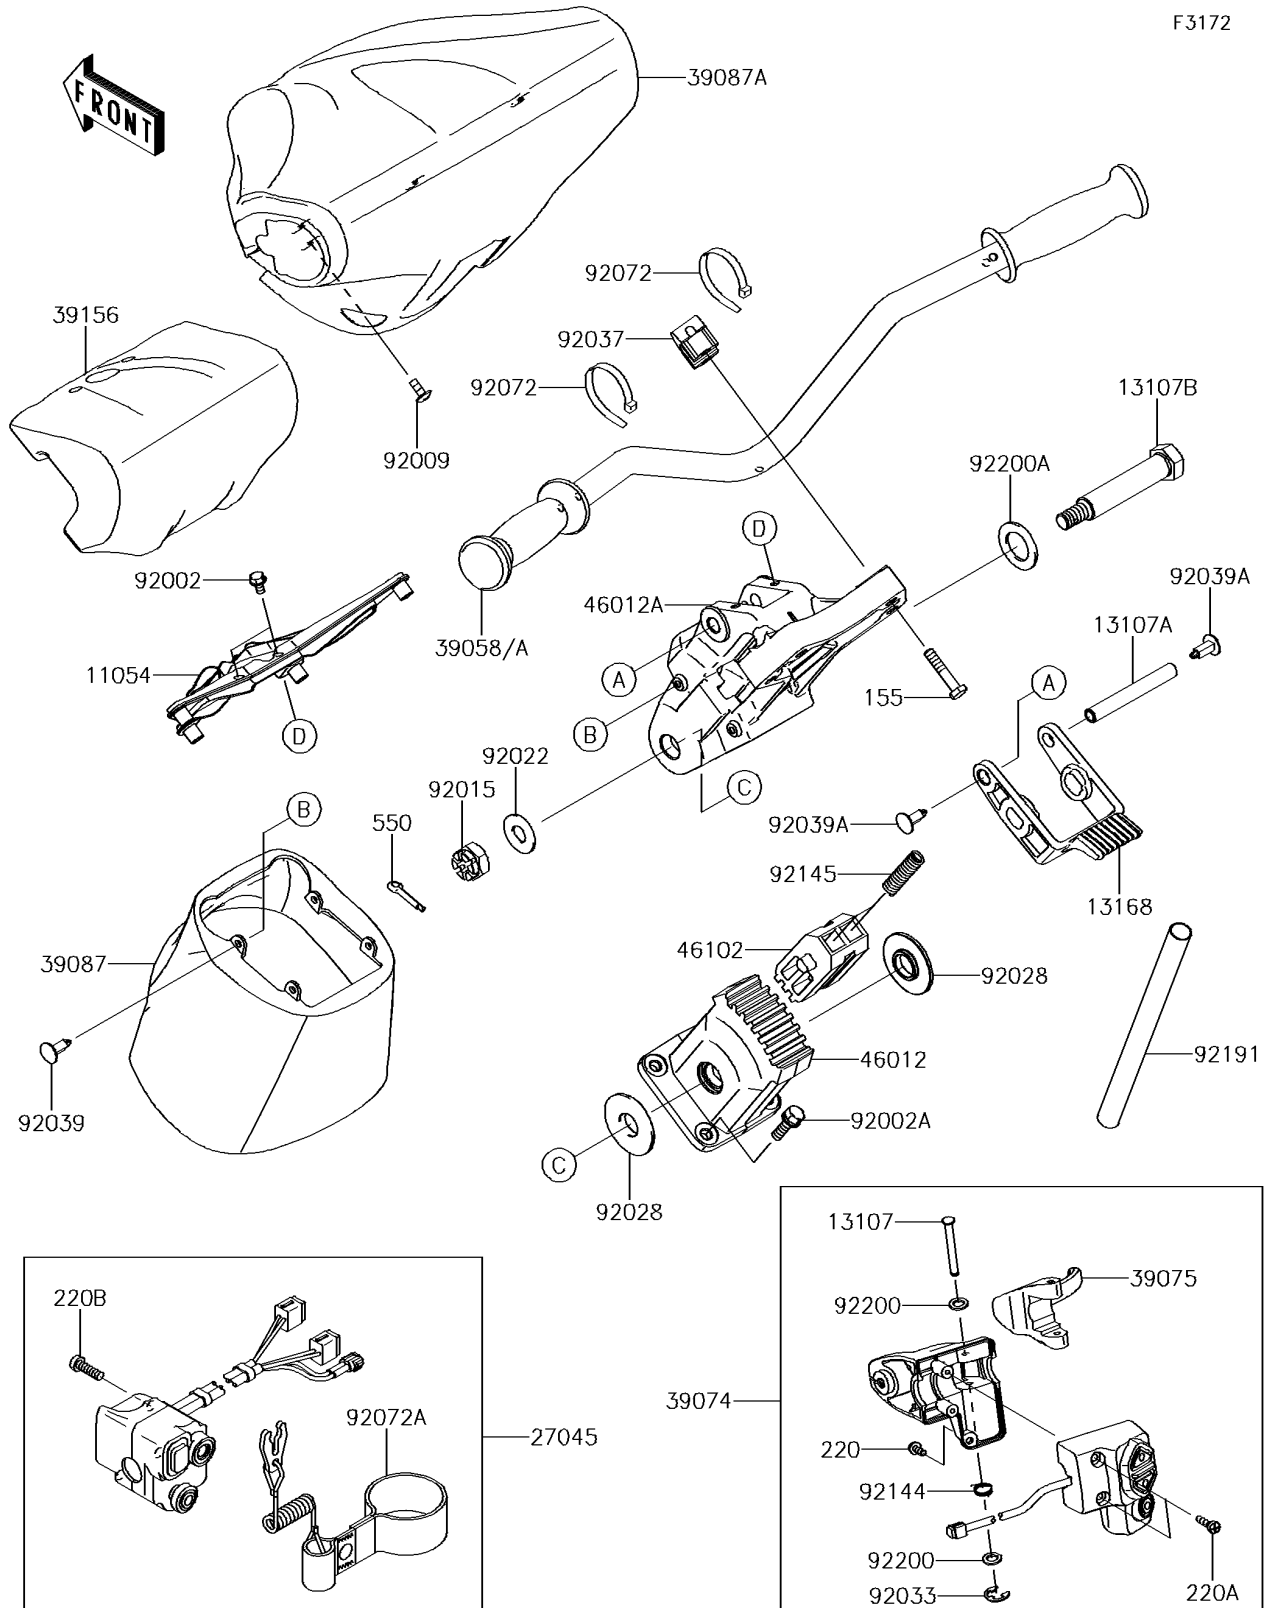

## 2014 Jet Ski® Ultra® 310X PARTS DIAGRAM

Handlebar

F3172

## 2014 Jet Ski® Ultra® 310X PARTS LIST

Handlebar

ITEM NAME	PART NUMBER	QUANTITY
BRACKET,HANDLE PAD (Ref # 11054)	11054-3710	1
SHAFT (Ref # 13107)	13107-3766	1
SHAFT (Ref # 13107A)	13107-3795	1
SHAFT,HANDLE HOLDER PIVOT (Ref # 13107B)	13107-3803	1
LEVER (Ref # 13168)	13168-3754	1
BOLT-WSP-SMALL,8X50 (Ref # 155)	155R0850	1
SCREW-PAN-CROS,5X14 (Ref # 220)	220R0514	1
SCREW-PAN-CROS,5X25 (Ref # 220A)	220R0525	1
SCREW-PAN-CROS,5X30 (Ref # 220B)	220R0530	1
SWITCH-ASSY,STOP&START (Ref # 27045)	27045-3767	1
HANDLE-COMP,F.BLACK (Ref # 39058A)	39058-3746-6Z	1
LEVER-ASSY-THROTTLE (Ref # 39074)	39074-3729	1
LEVER-THROTTLE (Ref # 39075)	39075-3715	1
PAD-HANDLE,F.BLACK (Ref # 39087)	39087-0007-6Z	1
PAD-HANDLE,F.BLACK (Ref # 39087A)	39087-3735-6Z	1
PAD (Ref # 39156)	39156-1752	1
HOLDER-HANDLE,LWR (Ref # 46012)	46012-3730	1
HOLDER-HANDLE,UPP (Ref # 46012A)	46012-3733	1
ROD,HANDLE POSITION (Ref # 46102)	46102-3733	1
PIN-COTTER,3X35 (Ref # 550)	550S3035	1
BOLT,6X12 (Ref # 92002)	92002-3763	1
BOLT,8X25 (Ref # 92002A)	92002-3774	1
SCREW,6X20 (Ref # 92009)	92009-3781	1
NUT,CASTLE,14MM (Ref # 92015)	92015-3805	1
WASHER,15X34X2.0 (Ref # 92022)	92022-3738	1
BUSHING (Ref # 92028)	92028-3743	1
RING-SNAP (Ref # 92033)	92033-3723	1
CLAMP,HANDLEBAR (Ref # 92037)	92037-503	1
RIVET (Ref # 92039)	92039-3787	1

## 2014 Jet Ski® Ultra® 310X PARTS LIST

Handlebar

ITEM NAME	PART NUMBER	QUANTITY
RIVET (Ref # 92039A)	92039-3788	1
BAND,L=188.85 (Ref # 92072)	92072-0105	1
BAND,TETHER SWITCH (Ref # 92072A)	92072-3809	1
SPRING (Ref # 92144)	92144-3749	1
SPRING (Ref # 92145)	92145-3723	1
TUBE,22X24X200 (Ref # 92191)	92191-3792	1
WASHER (Ref # 92200)	92200-3738	1
WASHER,21X34X2 (Ref # 92200A)	92200-3802	1