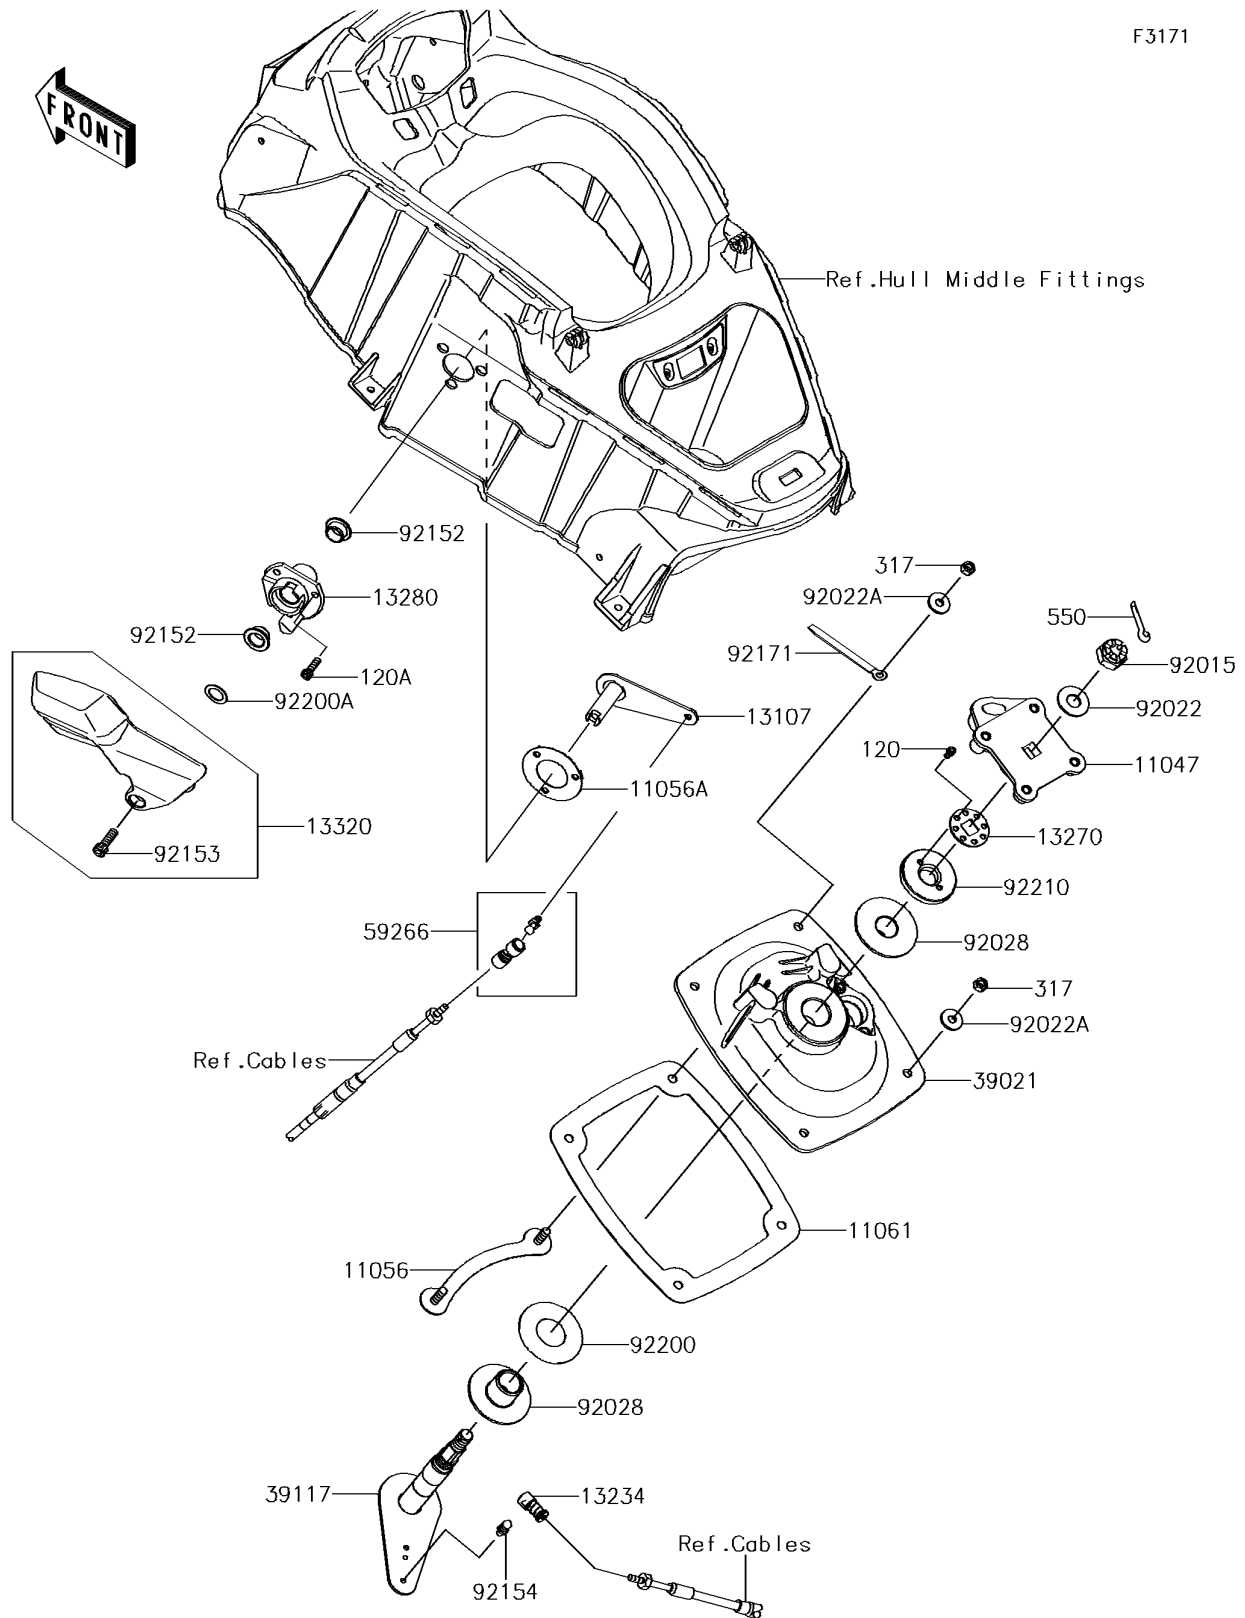

## 2014 Jet Ski® Ultra® 310X PARTS DIAGRAM

Handle Pole

F3171

## 2014 Jet Ski® Ultra® 310X PARTS LIST

Handle Pole

ITEM NAME	PART NUMBER	QUANTITY
BRACKET,HANDLE HOLDER (Ref # 11047)	11047-3759	1
BRACKET,HANDLE POLE BRACKET (Ref # 11056)	11056-3712	1
BRACKET (Ref # 11056A)	11056-3713	1
GASKET,HANDLE POLE BRACKET (Ref # 11061)	11061-3739	1
BOLT-SOCKET,5X10 (Ref # 120)	120R0510	1
BOLT-SOCKET,6X20 (Ref # 120A)	120R0620	1
SHAFT (Ref # 13107)	13107-3799	1
SHAFT-COMP (Ref # 13234)	13234-3713	1
PLATE,STEERING NUT (Ref # 13270)	13270-3808	1
HOLDER (Ref # 13280)	13280-0790	1
LEVER-ASSY,REVERSE (Ref # 13320)	13320-0027	1
NUT-HEX-SMALL,8MM (Ref # 317)	317R0800	1
BRACKET-HANDLE POLE (Ref # 39021)	39021-3716	1
SHAFT-STRG (Ref # 39117)	39117-3715	1
PIN-COTTER,3X35 (Ref # 550)	550S3035	1
JOINT-BALL (Ref # 59266)	59266-3710	1
NUT,CASTLE,14MM (Ref # 92015)	92015-3805	1
WASHER,15X34X2.0 (Ref # 92022)	92022-3738	1
WASHER,8.4X23X2.5 (Ref # 92022A)	92022-3744	1
BUSHING,STEERING (Ref # 92028)	92028-3748	1
COLLAR (Ref # 92152)	92152-3748	1
BOLT,SOCKET,8X25 (Ref # 92153)	92153-3739	1
BOLT,BALL,6MM (Ref # 92154)	92154-3710	1
CLAMP,L=150 (Ref # 92171)	92171-3717	1
WASHER,32.5X70X2 (Ref # 92200)	92200-3718	1
WASHER,16.5X25X1 (Ref # 92200A)	92200-3800	1
NUT,STEERING SHAFT,22MM (Ref # 92210)	92210-3800	1