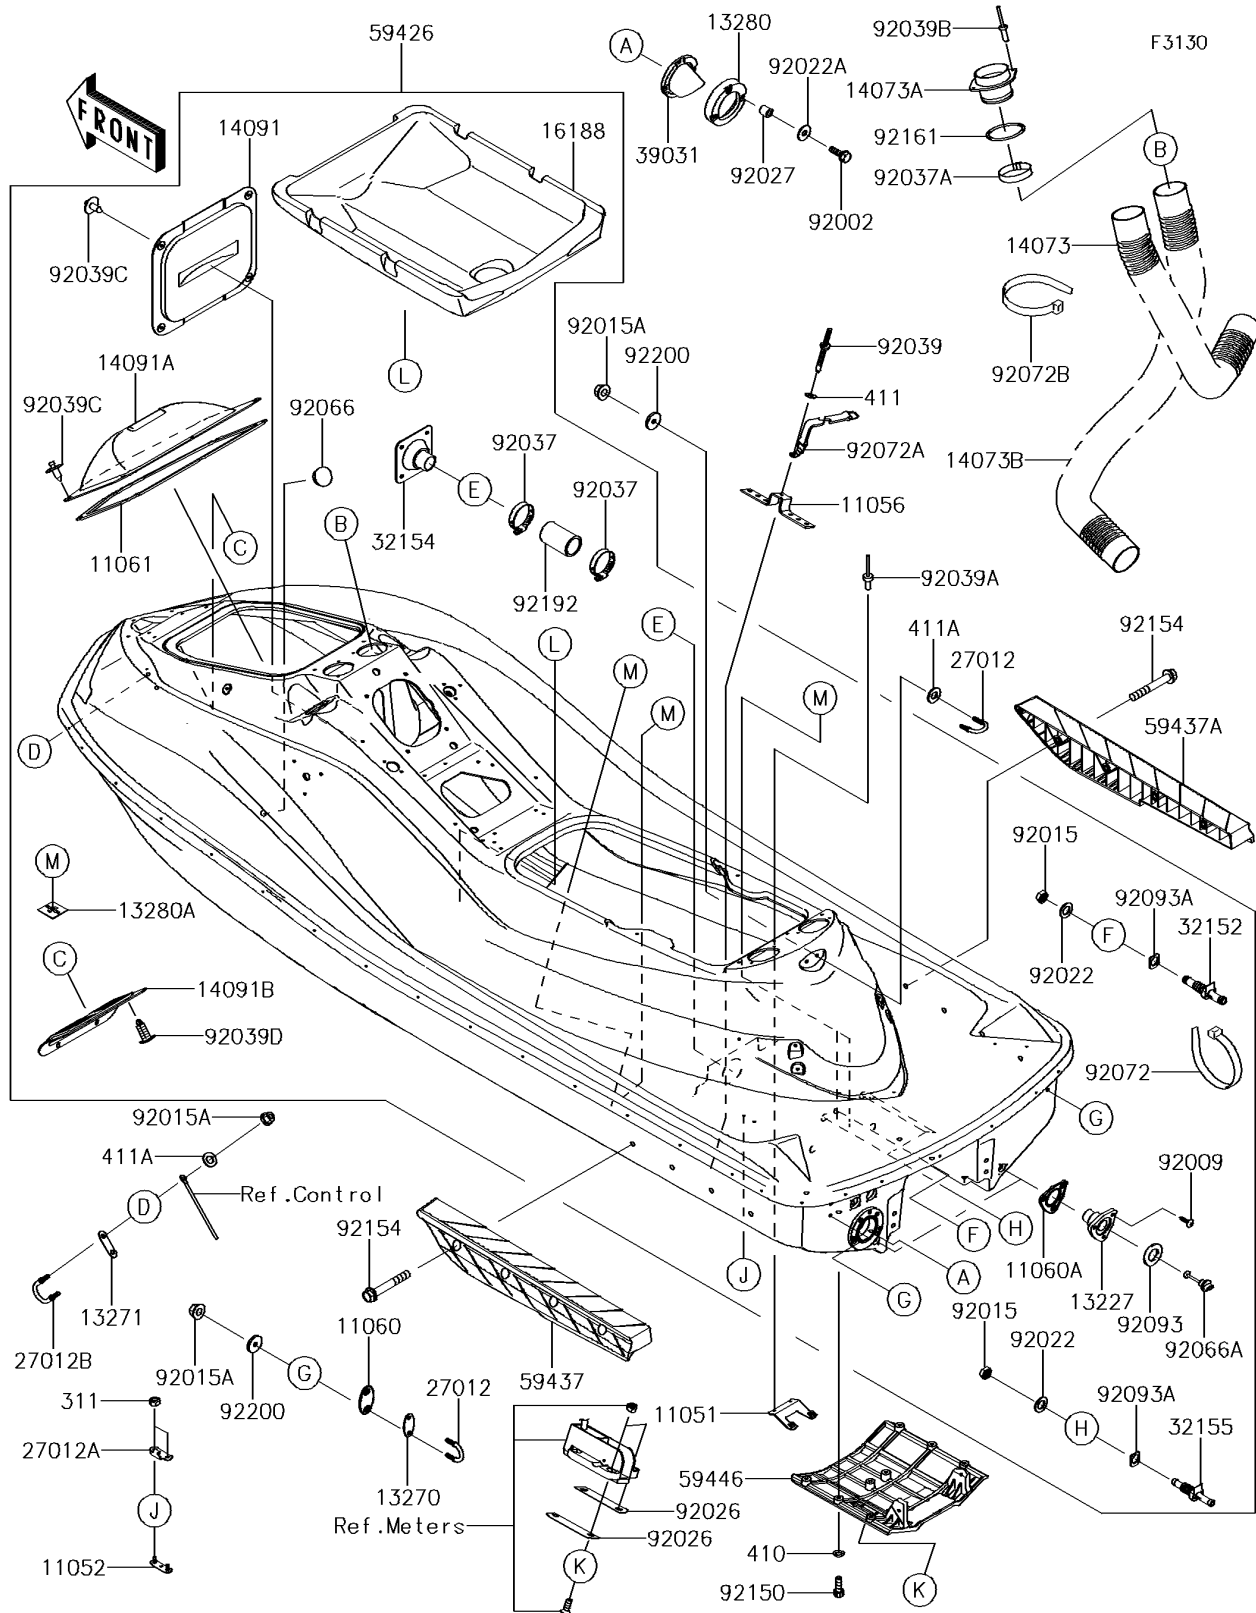

2014 Jet Ski® Ultra® 310X PARTS DIAGRAM

Hull