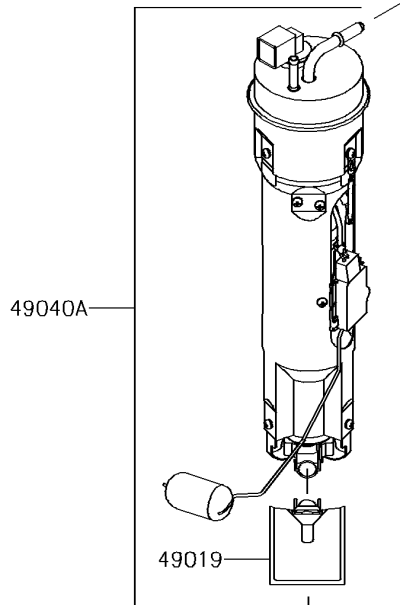

## 2014 Jet Ski® Ultra® 310X PARTS DIAGRAM

Fuel Pump

E1520

## 2014 Jet Ski® Ultra® 310X PARTS LIST

Fuel Pump

ITEM NAME	PART NUMBER	QUANTITY
HOLDER (Ref # 13280)	13280-0729	1
PUMP-FUEL (Ref # 49040)	49040-0712	1
TUBE-ASSY,FUEL (Ref # 51044A)	51044-3707	1
CLAMP (Ref # 92170)	92170-3760	1
CLAMP (Ref # 92171)	92171-3716	1