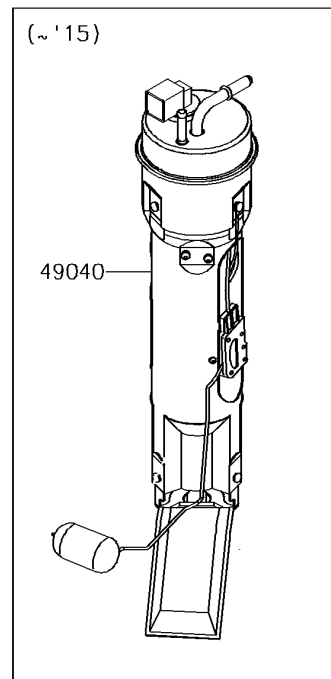

## 2014 Jet Ski® Ultra® 310X PARTS DIAGRAM

Fuel Pump

E1520

## 2014 Jet Ski® Ultra® 310X PARTS LIST

Fuel Pump

ITEM NAME	PART NUMBER	QUANTITY
HOLDER (Ref # 13280)	13280-0729	1
PUMP-FUEL (Ref # 49040)	49040-0712	1
TUBE-ASSY,FUEL (Ref # 51044A)	51044-3707	1
CLAMP (Ref # 92170)	92170-3760	1
CLAMP (Ref # 92171)	92171-3716	1