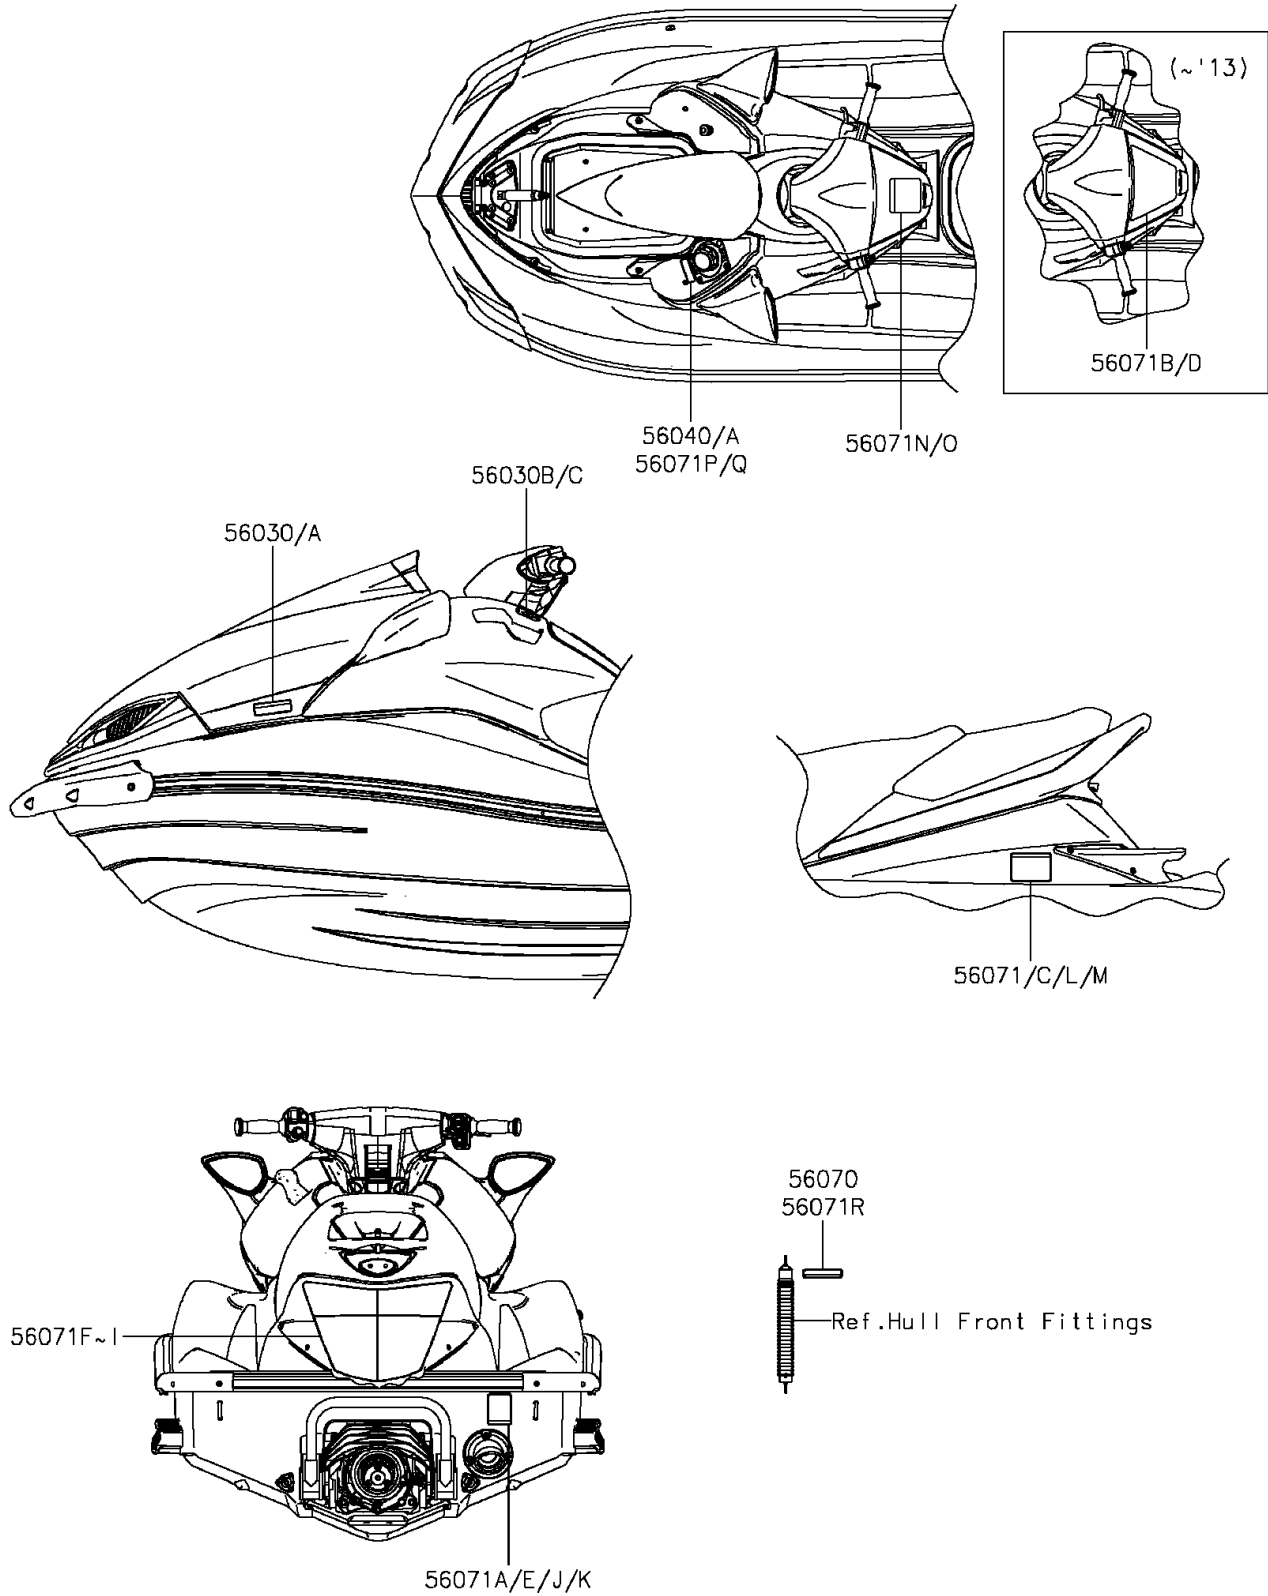

## 2012 JET SKI® Ultra® LX PARTS DIAGRAM

Labels

F3183

## 2012 JET SKI® Ultra® LX PARTS LIST

Labels

ITEM NAME	PART NUMBER	QUANTITY
LABEL,FIRE EXTINGUISHER (Ref # 56030)	56030-3755	1
LABEL,REVERSE (Ref # 56030B)	56030-3815	1
LABEL-WARNING,GASOLINE (Ref # 56040)	56040-3972	1
LABEL-WARNING,DAMPER (Ref # 56070)	56070-3876	1
LABEL-WARNING,GRAB HANDLE&STEP (Ref # 56071)	56071-0224	1
LABEL-WARNING,RIGHTING (Ref # 56071A)	56071-0225	1
LABEL-WARNING,TETHER SWITCH (Ref # 56071B)	56071-0226	1
LABEL-WARNING,IMPORTANT SAFETY (Ref # 56071F)	56071-0343	1