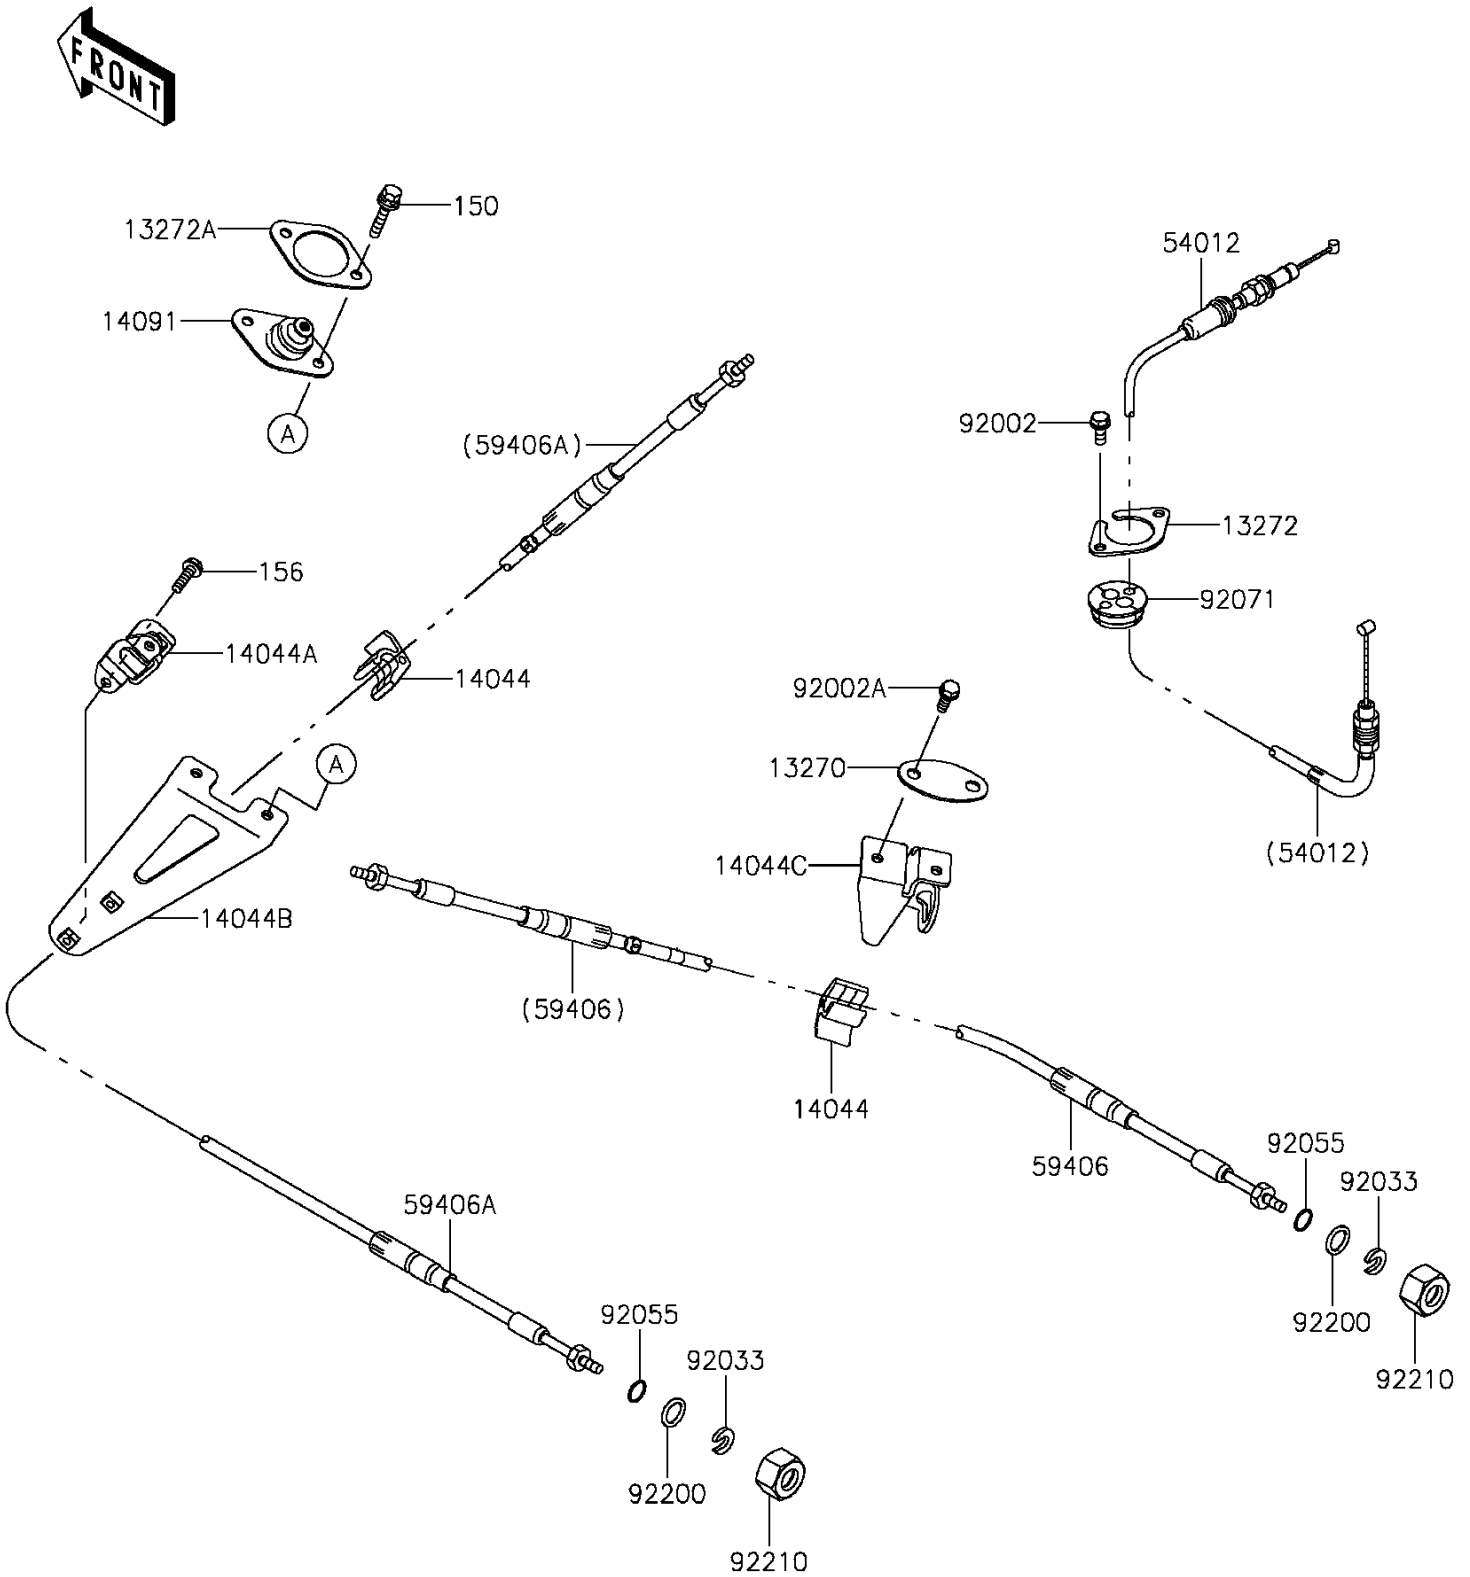

2012 JET SKI® Ultra® LX PARTS DIAGRAM

Cables

F3175

2012 JET SKI® Ultra® LX PARTS LIST

Cables

| ITEM NAME | PART NUMBER | QUANTITY |
|---------------------------------------|-------------|----------|
| PLATE (Ref # 13270) | 13270-3860 | 1 |
| PLATE (Ref # 13272) | 13272-3729 | 1 |
| PLATE (Ref # 13272A) | 13272-3730 | 1 |
| HOLDER-CABLE (Ref # 14044) | 14044-3765 | 1 |
| HOLDER-CABLE, REVERSE (Ref # 14044A) | 14044-3766 | 1 |
| HOLDER-CABLE, REVERSE (Ref # 14044B) | 14044-3767 | 1 |
| HOLDER-CABLE, STEERING (Ref # 14044C) | 14044-3769 | 1 |
| COVER (Ref # 14091) | 14091-3821 | 1 |
| BOLT-WS, 6X25 (Ref # 150) | 150R0625 | 1 |
| BOLT-WP, 6X16 (Ref # 156) | 156R0616 | 1 |
| CABLE-THROTTLE (Ref # 54012) | 54012-3771 | 1 |
| CABLE-STRG, STEERING (Ref # 59406) | 59406-3785 | 1 |
| CABLE-STRG, REVERSE (Ref # 59406A) | 59406-3786 | 1 |
| BOLT, 6X16 (Ref # 92002) | 92002-3728 | 1 |
| BOLT, 6X20 (Ref # 92002A) | 92002-3755 | 1 |
| RING-SNAP (Ref # 92033) | 92033-3735 | 1 |
| RING-O (Ref # 92055) | 92055-3778 | 1 |
| GROMMET, HARNESS (Ref # 92071) | 92071-3790 | 1 |
| WASHER, 14.5X20X1.5 (Ref # 92200) | 92200-3793 | 1 |
| NUT, 22MM (Ref # 92210) | 92210-3772 | 1 |