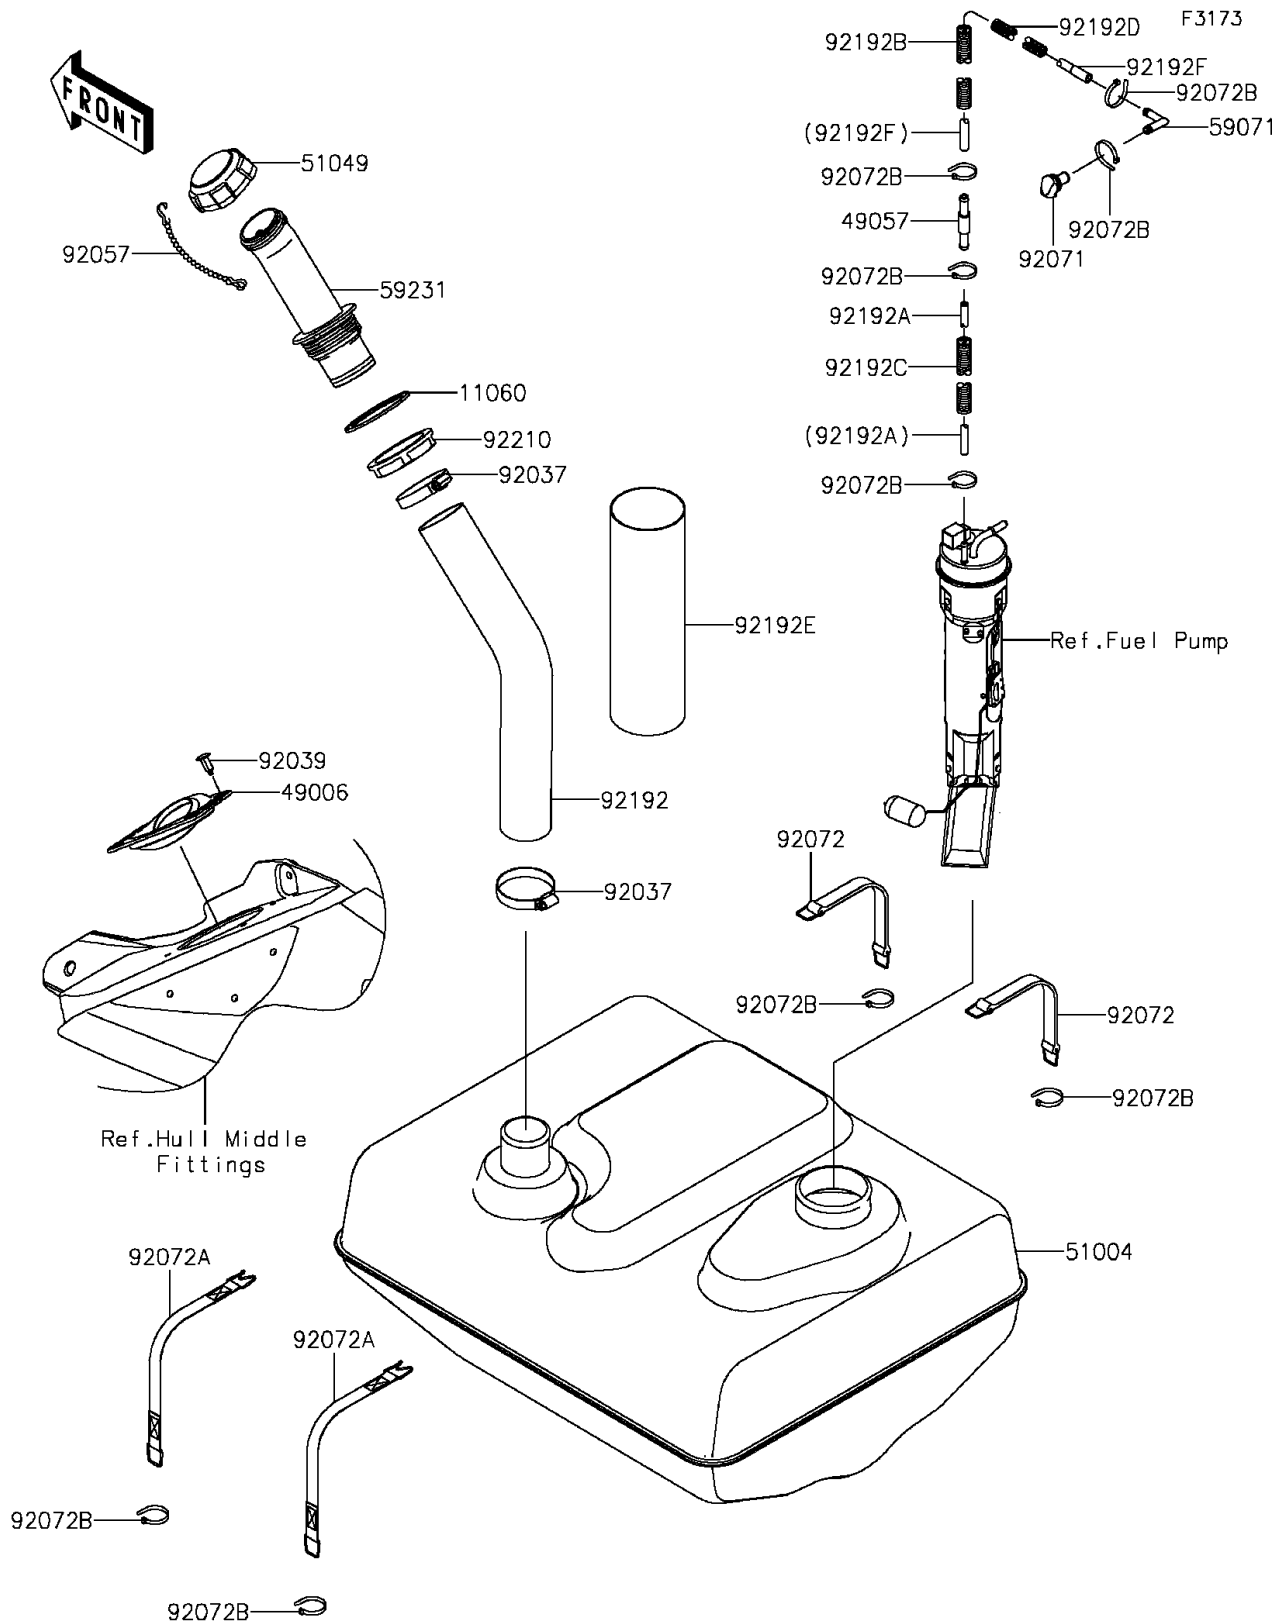

## 2012 JET SKI® Ultra® LX PARTS DIAGRAM

Fuel Tank(KCF/KDF)

## 2012 JET SKI® Ultra® LX PARTS LIST

Fuel Tank(KCF/KDF)

ITEM NAME	PART NUMBER	QUANTITY
GASKET,FUEL-FILLER (Ref # 11060)	11060-3780	1
BOOT (Ref # 49006)	49006-3719	1
VALVE-RELIEF (Ref # 49057)	49057-3707	1
TANK-FUEL (Ref # 51004)	51004-3749	1
CAP-TANK,FUEL (Ref # 51049)	51049-0713	1
JOINT (Ref # 59071)	59071-3736	1
FILLER,FUEL TANK (Ref # 59231)	59231-3727	1
CLAMP (Ref # 92037)	92037-3738	1
RIVET (Ref # 92039)	92039-3788	1
CHAIN,COVER,L=100 (Ref # 92057)	92057-3704	1
GROMMET (Ref # 92071)	92071-3841	1
BAND (Ref # 92072)	92072-3845	1
BAND (Ref # 92072A)	92072-3847	1
BAND,L=100.08 (Ref # 92072B)	92072-3882	1
TUBE,FUEL TANK-FILLER (Ref # 92192)	92192-1044	1
TUBE,5.8X11X100 (Ref # 92192A)	92192-1103	1
TUBE,CORRUGATED,15.3X20.6X650 (Ref # 92192B)	92192-3748	1
TUBE,CORRUGATED,L=120 (Ref # 92192C)	92192-3749	1
TUBE,CORRUGATED,L=350 (Ref # 92192D)	92192-3788	1
TUBE,86X89X300 (Ref # 92192E)	92192-3822	1
TUBE,5.8X10.8X1000 (Ref # 92192F)	92192-3849	1
NUT,FUEL FILLER (Ref # 92210)	92210-3802	1