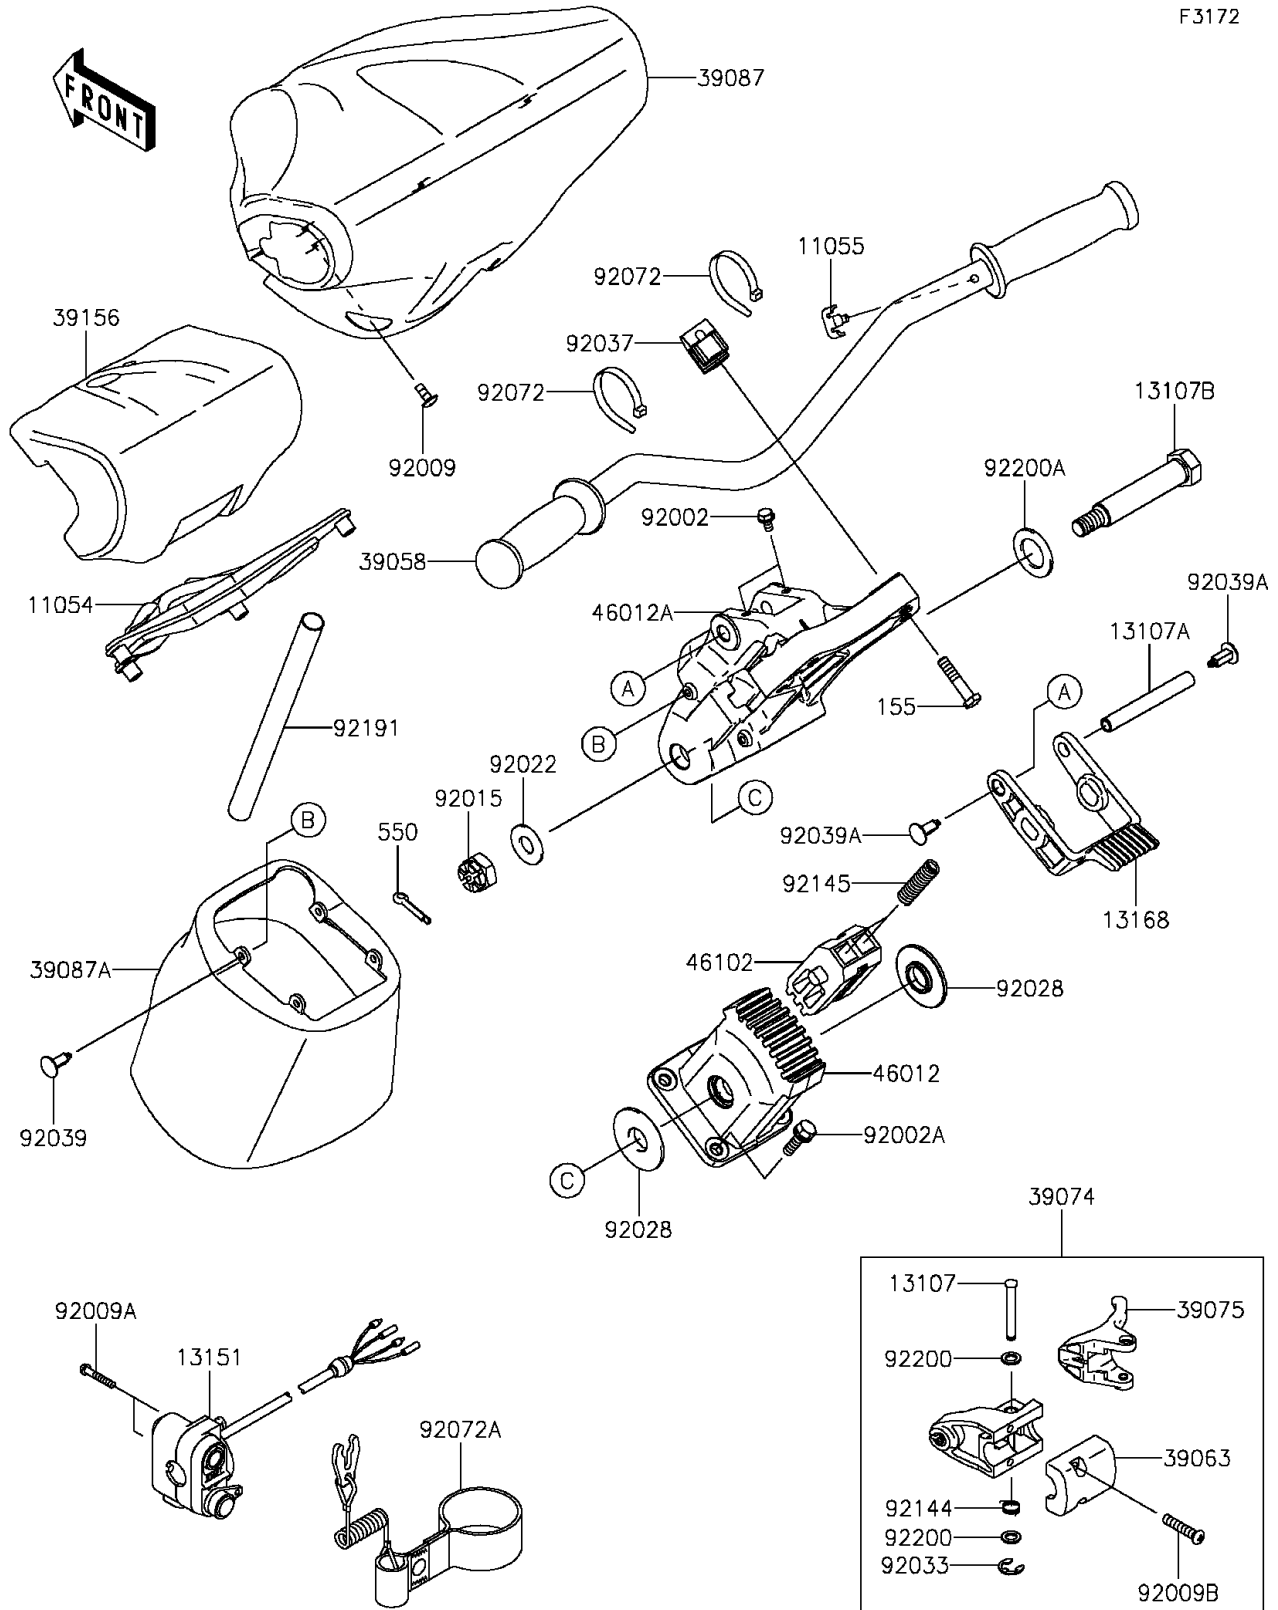

2012 JET SKI® Ultra® LX PARTS DIAGRAM

Handlebar(KCF-KEF)

F3172

2012 JET SKI® Ultra® LX PARTS LIST

Handlebar(KCF-KEF)

ITEM NAME	PART NUMBER	QUANTITY
BRACKET,HANDLE PAD (Ref # 11054)	11054-3710	1
BRACKET,THROTTLE LEVER (Ref # 11055)	11055-3709	1
SHAFT (Ref # 13107)	13107-3740	1
SHAFT (Ref # 13107A)	13107-3795	1
SHAFT,HANDLE HOLDER PIVOT (Ref # 13107B)	13107-3803	1
SWITCH-COMP,STOP&START (Ref # 13151)	13151-3722	1
LEVER (Ref # 13168)	13168-3754	1
BOLT-WSP-SMALL,8X50 (Ref # 155)	155R0850	1
HANDLE-COMP,F.BLACK (Ref # 39058)	39058-3744-6Z	1
HOUSING-CONTROL (Ref # 39063)	39063-3727	1
LEVER-ASSY-THROTTLE (Ref # 39074)	39074-3726	1
LEVER-THROTTLE (Ref # 39075)	39075-3714	1
PAD-HANDLE,F.BLACK (Ref # 39087)	39087-3735-6Z	1
PAD-HANDLE,F.BLACK (Ref # 39087A)	39087-3737-6Z	1
PAD,HANDLE (Ref # 39156)	39156-3851	1
HOLDER-HANDLE,LWR (Ref # 46012)	46012-3730	1
HOLDER-HANDLE,UPP (Ref # 46012A)	46012-3733	1
ROD,HANDLE POSITION (Ref # 46102)	46102-3733	1
PIN-COTTER,3X35 (Ref # 550)	550S3035	1
BOLT,6X12 (Ref # 92002)	92002-3763	1
BOLT,8X25 (Ref # 92002A)	92002-3774	1
SCREW,6X20 (Ref # 92009)	92009-3781	1
SCREW,5X30 (Ref # 92009A)	92009-3836	1
SCREW,6X30 (Ref # 92009B)	92009-3837	1
NUT,CASTLE,14MM (Ref # 92015)	92015-3805	1
WASHER,15X34X2.0 (Ref # 92022)	92022-3738	1
BUSHING (Ref # 92028)	92028-3743	1
RING-SNAP (Ref # 92033)	92033-3723	1
CLAMP,HANDLEBAR (Ref # 92037)	92037-503	1

2012 JET SKI® Ultra® LX PARTS LIST

Handlebar(KCF-KEF)

ITEM NAME	PART NUMBER	QUANTITY
RIVET (Ref # 92039)	92039-3787	1
RIVET (Ref # 92039A)	92039-3788	1
BAND,L=188.85 (Ref # 92072)	92072-0105	1
BAND,TETHER SWITCH (Ref # 92072A)	92072-3809	1
SPRING (Ref # 92144)	92144-3749	1
SPRING (Ref # 92145)	92145-3723	1
TUBE,22X24X200 (Ref # 92191)	92191-3792	1
WASHER (Ref # 92200)	92200-3738	1
WASHER,21X34X2 (Ref # 92200A)	92200-3802	1