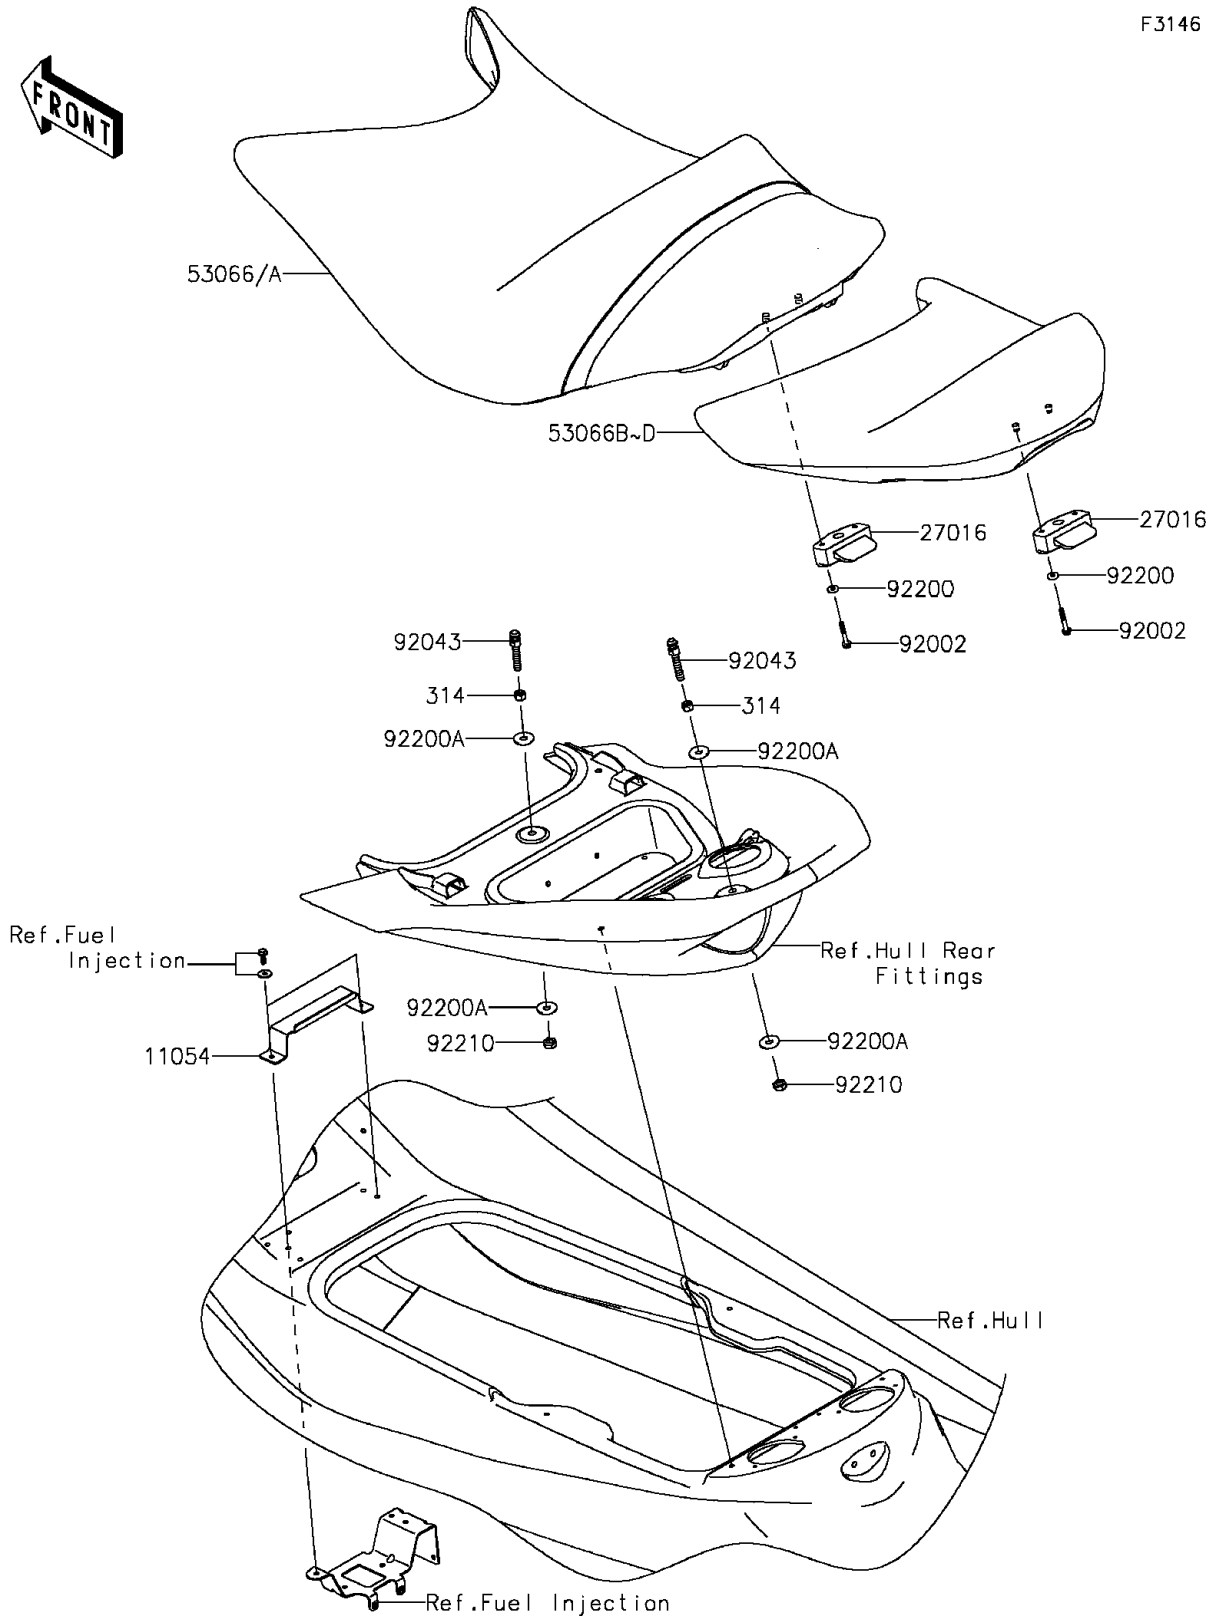

## 2012 JET SKI® Ultra® LX PARTS DIAGRAM

Seat

F3146

## 2012 JET SKI® Ultra® LX PARTS LIST

Seat

ITEM NAME	PART NUMBER	QUANTITY
BRACKET,FRONT SEAT (Ref # 11054)	11054-3702	1
LOCK-ASSY,SEAT,FR&RR (Ref # 27016)	27016-3758	1
NUT-HEX-FINE,10MM (Ref # 314)	314R1000	1
SEAT,FR,LEATHER BLK+BAND BLK (Ref # 53066A)	53066-0380-12Y	1
SEAT-ASSY,RR,P.SILVER (Ref # 53066D)	53066-3720-12N	1
BOLT,6X40 (Ref # 92002)	92002-3716	1
PIN (Ref # 92043)	92043-3763	1
WASHER,6.5X16X2.0 (Ref # 92200)	92200-1543	1
WASHER (Ref # 92200A)	92200-3762	1
NUT,LOCK,10MM (Ref # 92210)	92210-3792	1