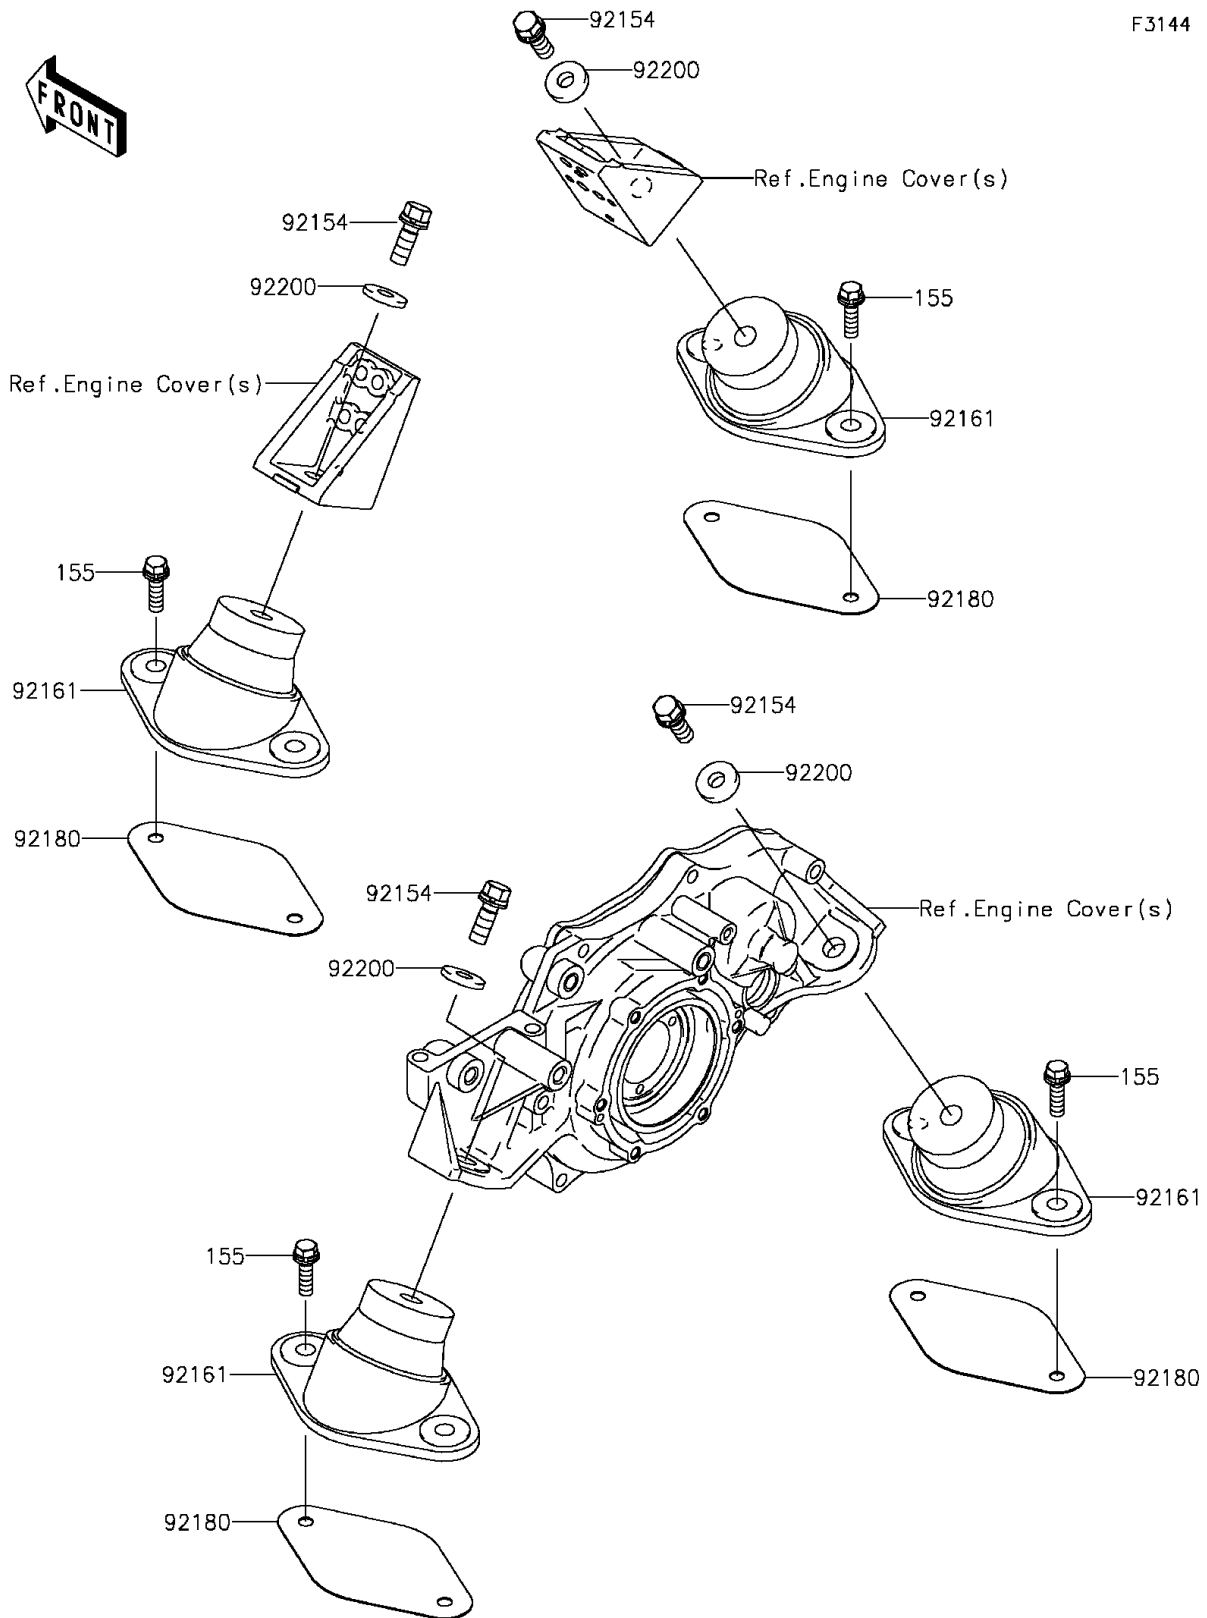

## 2012 JET SKI® Ultra® LX PARTS DIAGRAM

Engine Mount

F3144

## 2012 JET SKI® Ultra® LX PARTS LIST

Engine Mount

ITEM NAME	PART NUMBER	QUANTITY
BOLT-WSP-SMALL,8X30 (Ref # 155)	155R0830	1
BOLT,WSP,10X30 (Ref # 92154)	92154-3715	1
DAMPER,ENGINE MOUNT (Ref # 92161)	92161-3789	1
SHIM,T=1.0 (Ref # 92180)	92180-3716	1
WASHER,10.5X26X4 (Ref # 92200)	92200-3798	1