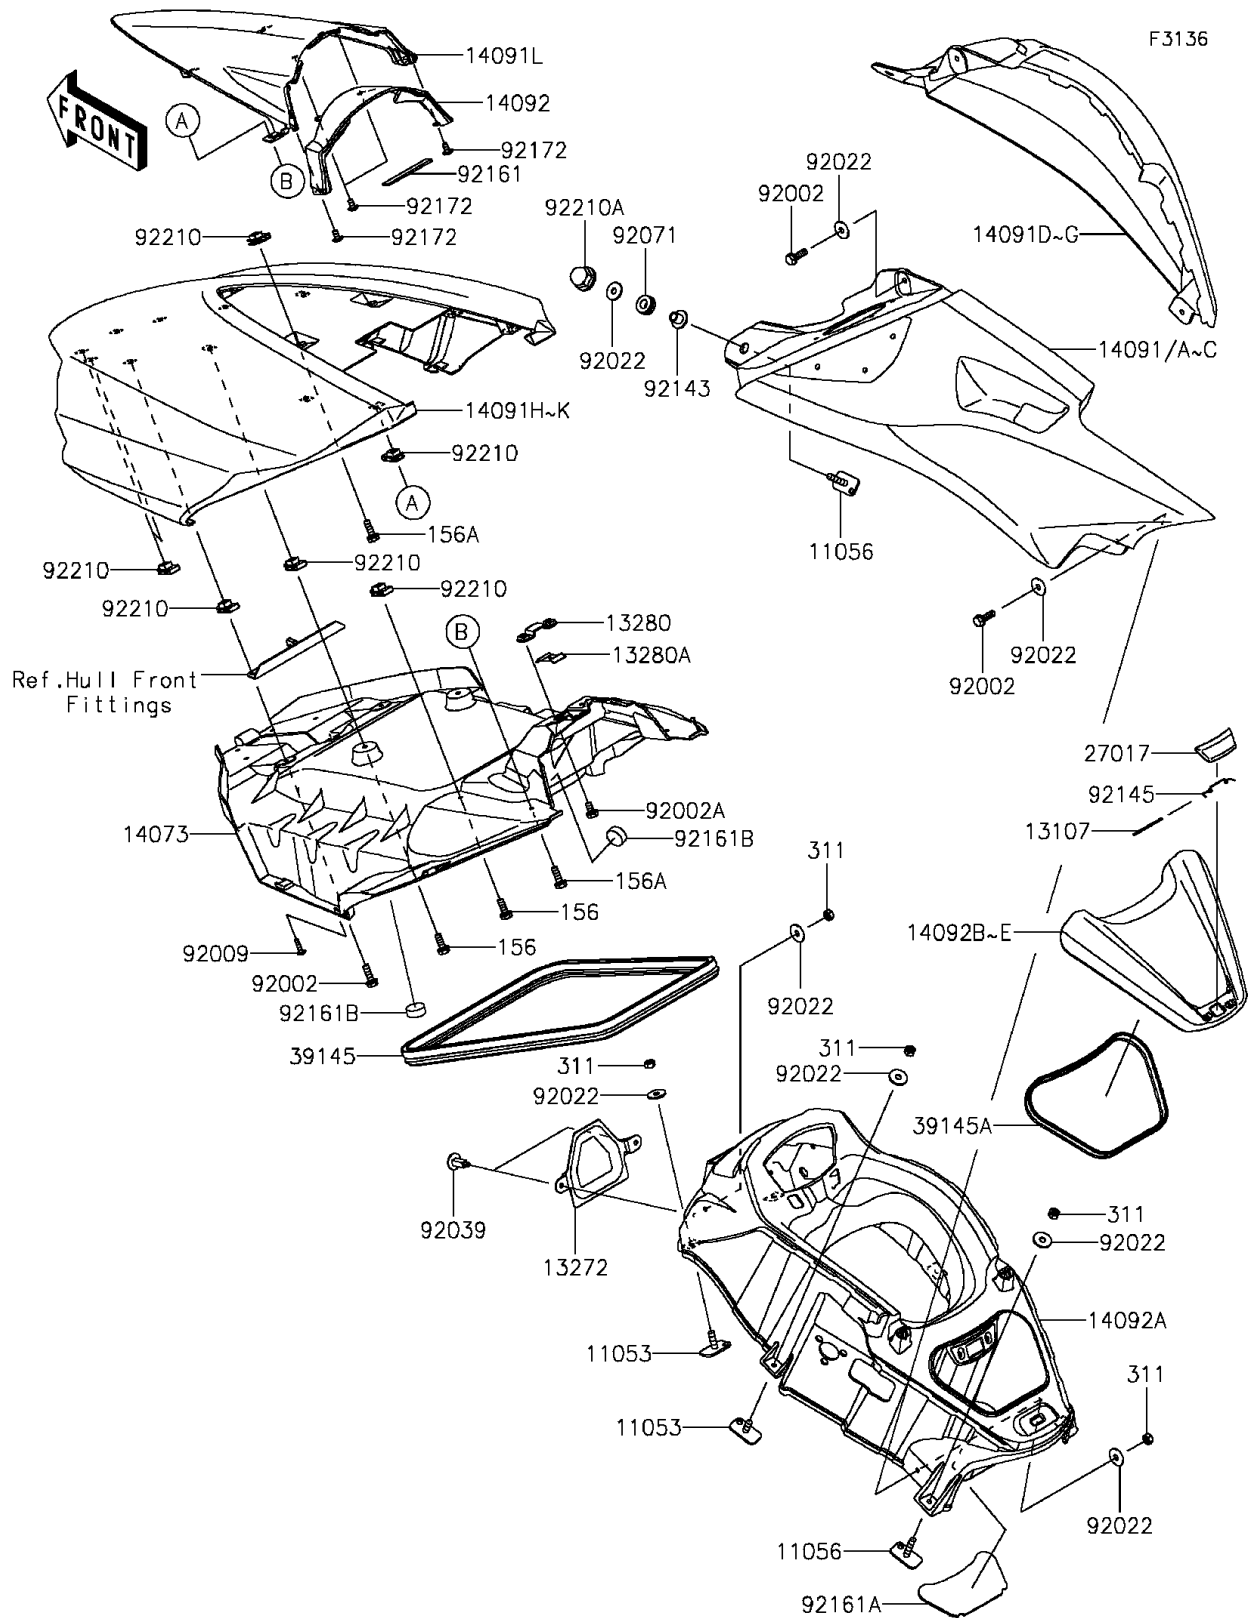

2012 JET SKI® Ultra® LX PARTS DIAGRAM

Hull Middle Fittings

2012 JET SKI® Ultra® LX PARTS LIST

Hull Middle Fittings

ITEM NAME	PART NUMBER	QUANTITY
BRACKET (Ref # 11053)	11053-3776	1
BRACKET (Ref # 11056)	11056-3724	1
SHAFT (Ref # 13107)	13107-3790	1
PLATE,INTAKE COVER (Ref # 13272)	13272-1221	1
HOLDER,ROD (Ref # 13280)	13280-3749	1
HOLDER,ROD (Ref # 13280A)	13280-3751	1
DUCT,HATCH,INNER (Ref # 14073)	14073-3837	1
COVER,SIDE,LH,S.RED (Ref # 14091)	14091-3780-H1	1
COVER,SIDE,RH,S.RED (Ref # 14091D)	14091-3781-H1	1
COVER,FR HATCH,S.RED (Ref # 14091I)	14091-3824-H1	1
COVER,METER,FR (Ref # 14091L)	14091-3825	1
COVER,METER,RR,EBONY (Ref # 14092)	14092-0776-H8	1
COVER,CENTER,F.BLACK (Ref # 14092A)	14092-0980-6Z	1
COVER,CENTER STORAGE,S.RED (Ref # 14092B)	14092-3701-H1	1
LOCK,CENTER STORAGE (Ref # 27017)	27017-3726	1
TRIM-SEAL (Ref # 39145)	39145-3793	1
TRIM-SEAL,L=720 (Ref # 39145A)	39145-3802	1
BOLT,6X20 (Ref # 92002)	92002-3755	1
BOLT,6X12 (Ref # 92002A)	92002-3763	1
SCREW,TAPPING,4X16 (Ref # 92009)	92009-3849	1
WASHER,6.5X20X1.5 (Ref # 92022)	92022-3710	1
RIVET (Ref # 92039)	92039-3788	1
GROMMET (Ref # 92071)	92071-3716	1
COLLAR (Ref # 92143)	92143-3750	1
SPRING (Ref # 92145)	92145-3729	1
DAMPER,16X100X3.18 (Ref # 92161)	92161-0968	1
DAMPER,CENTER STORAGE (Ref # 92161A)	92161-3773	1
DAMPER (Ref # 92161B)	92161-3790	1
BOLT-WP,6X18 (Ref # 156)	156R0618	1

2012 JET SKI® Ultra® LX PARTS LIST

Hull Middle Fittings

ITEM NAME	PART NUMBER	QUANTITY
BOLT-WP,6X20 (Ref # 156A)	156R0620	1
NUT-HEX,6MM (Ref # 311)	311R0600	1
SCREW,5X12 (Ref # 92172)	92172-3714	1
NUT,6MM (Ref # 92210)	92210-3768	1
NUT,CAP,6MM (Ref # 92210A)	92210-3785	1