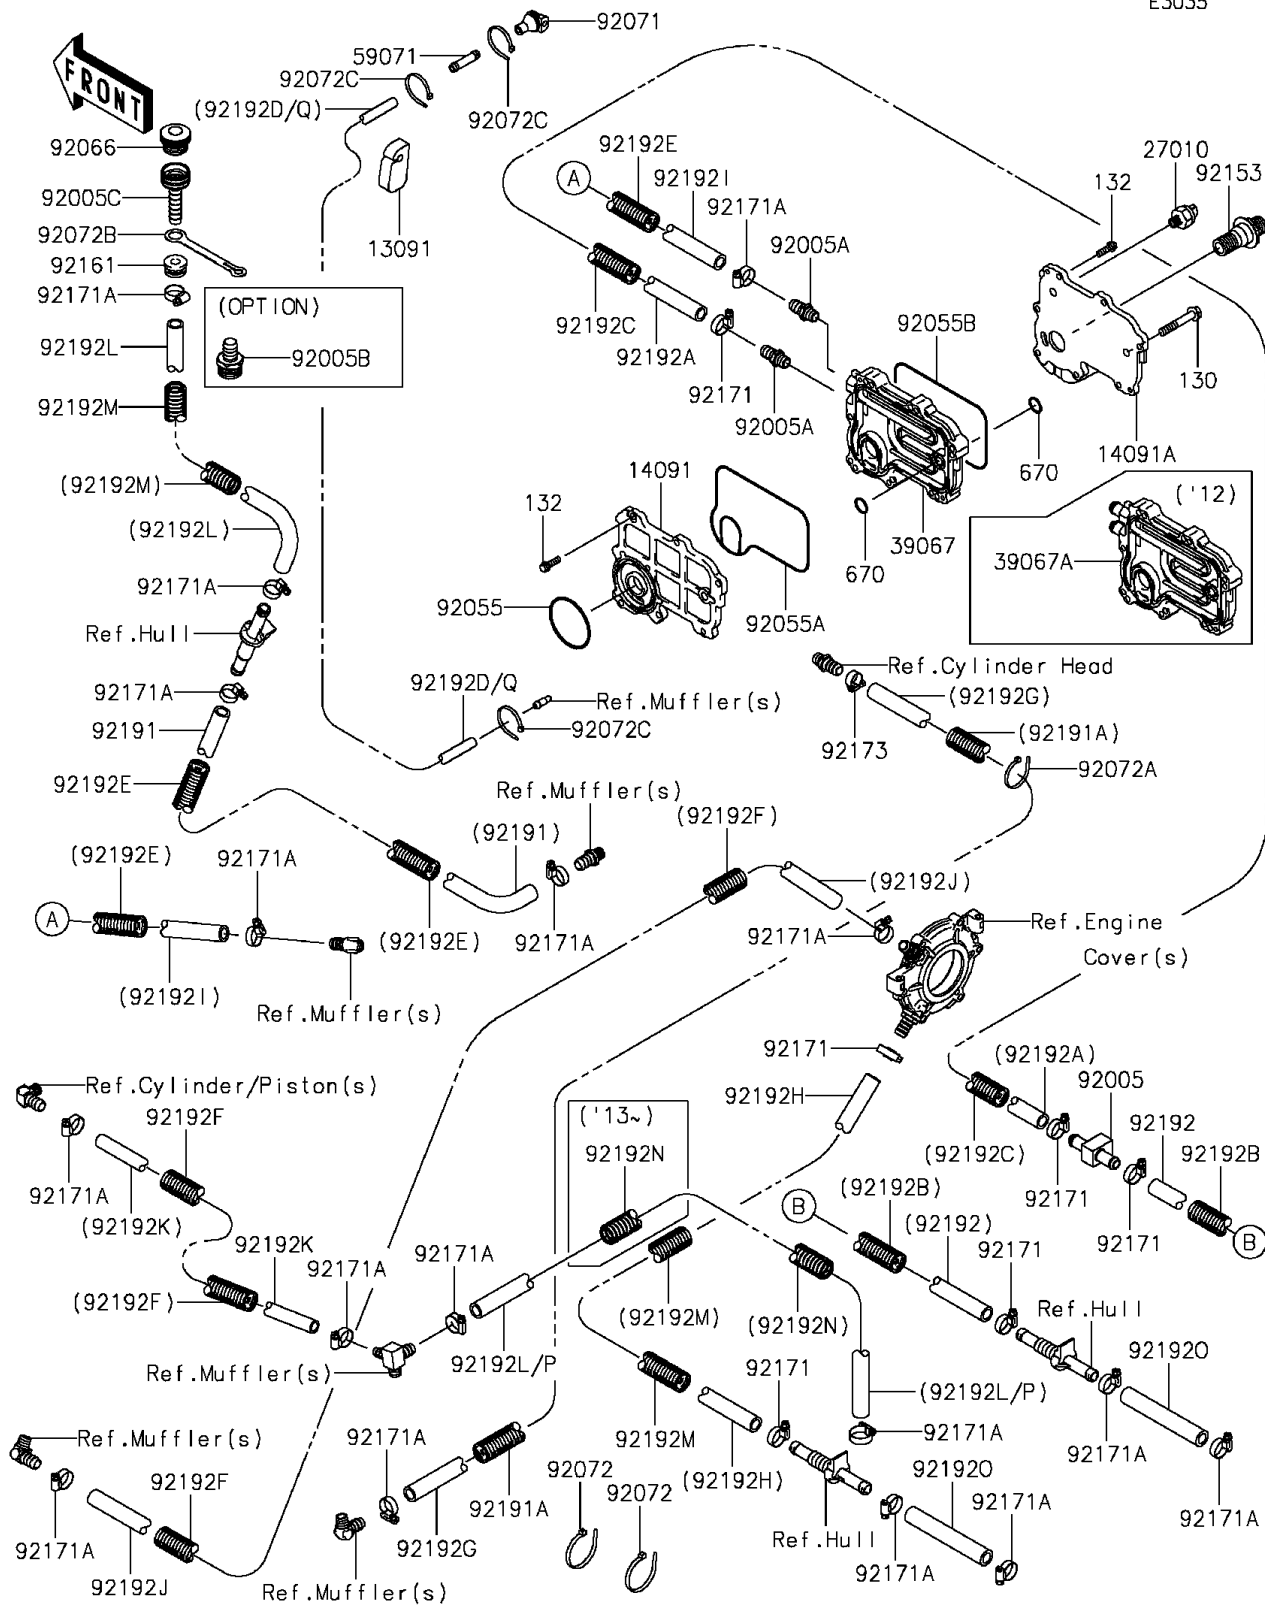

2012 JET SKI® Ultra® LX PARTS DIAGRAM

Cooling

E3035

2012 JET SKI® Ultra® LX PARTS LIST

Cooling

ITEM NAME	PART NUMBER	QUANTITY
HOLDER (Ref # 13091)	13091-3712	1
COVER,INSIDE (Ref # 14091)	14091-3755	1
COVER,OUTSIDE (Ref # 14091A)	14091-3756	1
SWITCH,OIL PRESSURE (Ref # 27010)	27010-3786	1
COOLER-OIL (Ref # 39067A)	39067-3707	1
JOINT (Ref # 59071)	59071-3764	1
FITTING,WATER TEMP SENSOR (Ref # 92005)	92005-0733	1
FITTING,FLUSH (Ref # 92005B)	92005-3748	1
FITTING,FLUSH (Ref # 92005C)	92005-3757	1
RING-O,58X3 (Ref # 92055)	92055-3767	1
RING-O (Ref # 92055A)	92055-3770	1
RING-O (Ref # 92055B)	92055-3772	1
PLUG (Ref # 92066)	92066-3787	1
GROMMET (Ref # 92071)	92071-3815	1
BAND,L=188.85 (Ref # 92072)	92072-0105	1
BAND,L=152 (Ref # 92072A)	92072-3874	1
BAND (Ref # 92072B)	92072-3877	1
BAND,L=100.08 (Ref # 92072C)	92072-3882	1
BOLT,OIL COOLER (Ref # 92153)	92153-3713	1
DAMPER (Ref # 92161)	92161-1331	1
CLAMP (Ref # 92171)	92171-3701	1
CLAMP (Ref # 92171A)	92171-3714	1
CLAMP (Ref # 92173)	92173-1482	1
TUBE,CHAMBER-TAIL PIPE (Ref # 92191)	92191-3850	1
TUBE,CORRUGATED,19.5X23.8X500 (Ref # 92191A)	92191-3884	1
TUBE,12X18X250 (Ref # 92192)	92192-1046	1
TUBE,12X18X1250 (Ref # 92192A)	92192-1047	1
TUBE,CORRUGATED,19.5X23.8X200 (Ref # 92192B)	92192-1048	1
TUBE,CORRUGATED,19.5X23.8X1200 (Ref # 92192C)	92192-1049	1