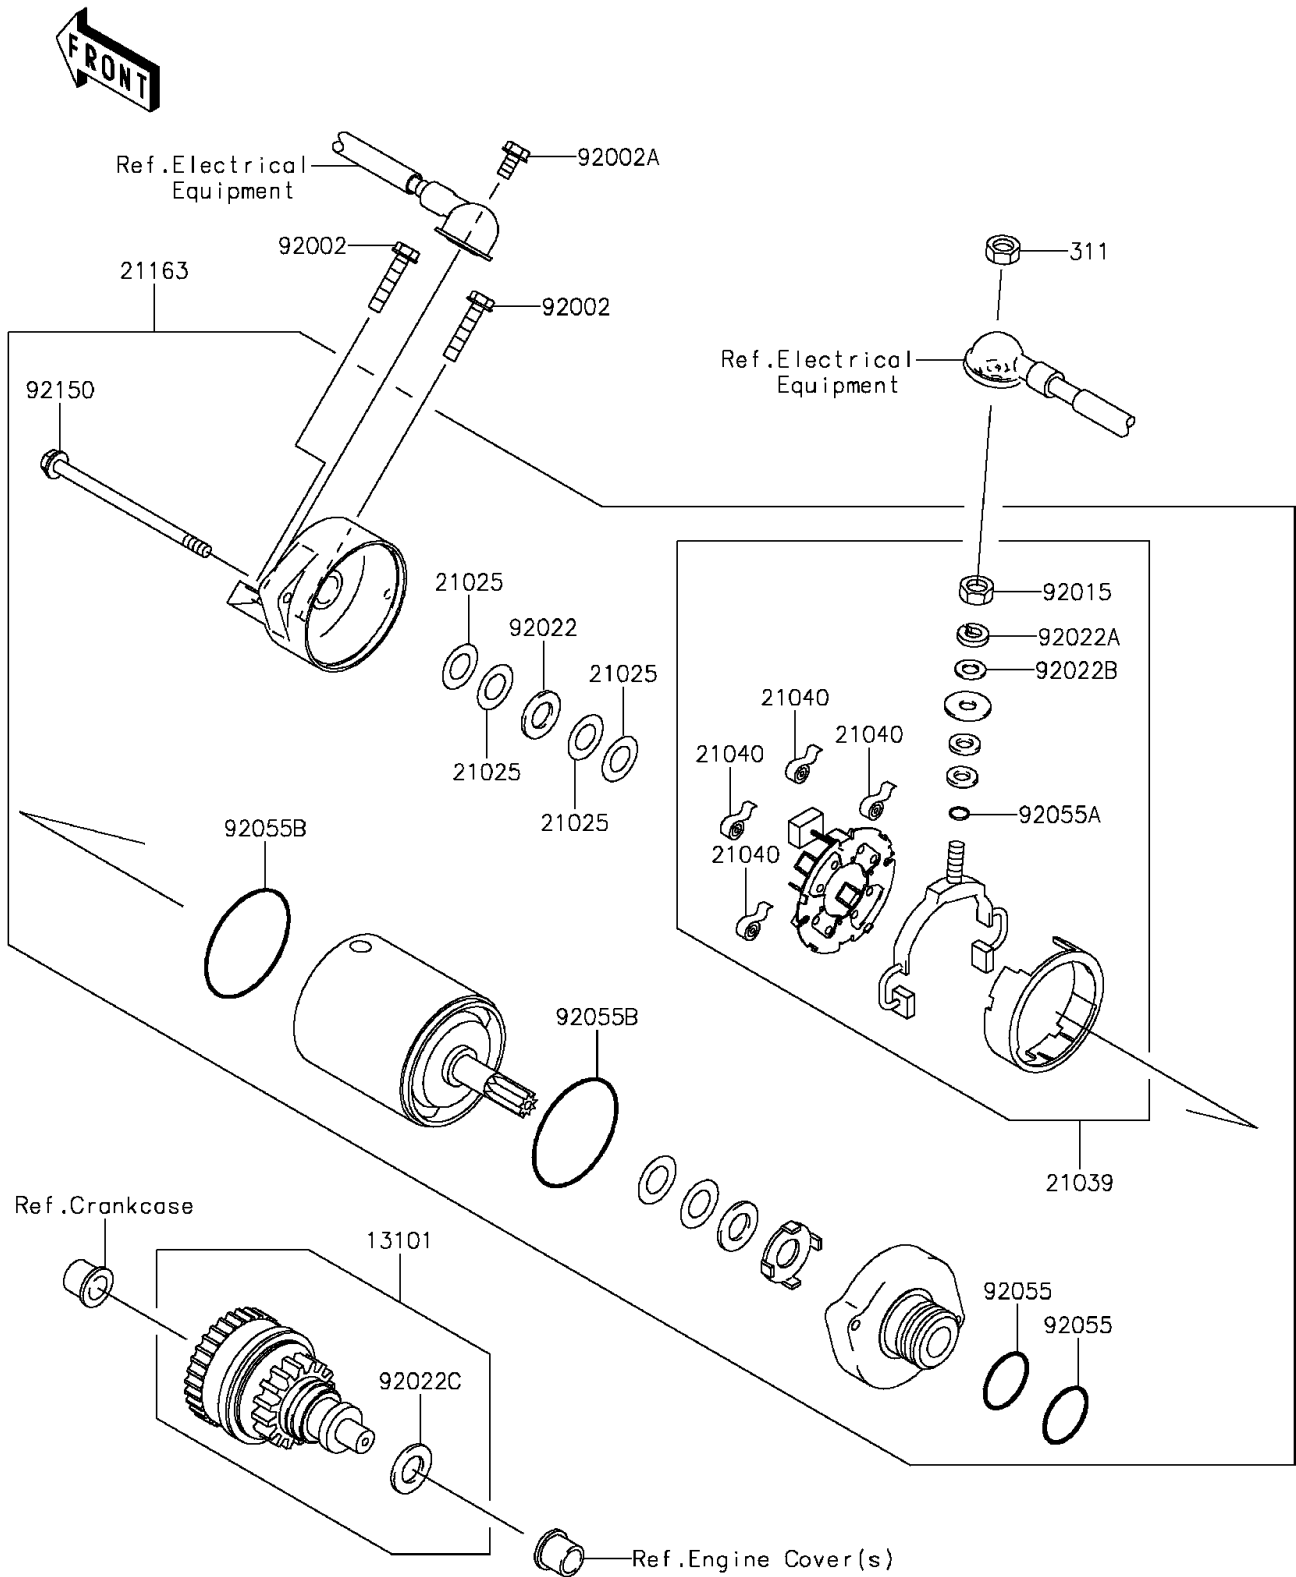

2012 JET SKI® Ultra® LX PARTS DIAGRAM

Starter Motor

E1840

2012 JET SKI® Ultra® LX PARTS LIST

Starter Motor

ITEM NAME	PART NUMBER	QUANTITY
GEAR-ASSY (Ref # 13101)	13101-3710	1
WASHER,9.1X18X0.2 (Ref # 21025)	21025-011	1
BRUSH,CARBON (Ref # 21039)	21039-3703	1
SPRING-BRUSH (Ref # 21040)	21040-1055	1
STARTER-ELECTRIC (Ref # 21163)	21163-3721	1
NUT-HEX,6MM (Ref # 311)	311R0600	1
BOLT,6X25 (Ref # 92002)	92002-3714	1
BOLT,6X12 (Ref # 92002A)	92002-3763	1
NUT,6MM (Ref # 92015)	92015-3710	1
WASHER,9.1X18X0.8 (Ref # 92022)	92022-1132	1
WASHER,6MM (Ref # 92022A)	92022-3711	1
WASHER,6MM (Ref # 92022B)	92022-3713	1
WASHER,12X24X1.0 (Ref # 92022C)	92022-3731	1
RING-O (Ref # 92055)	92055-1276	1
RING-O,4.5X2.0 (Ref # 92055A)	92055-1370	1
RING-O,STARTER MOTOR (Ref # 92055B)	92055-1381	1
BOLT (Ref # 92150)	92150-3772	1