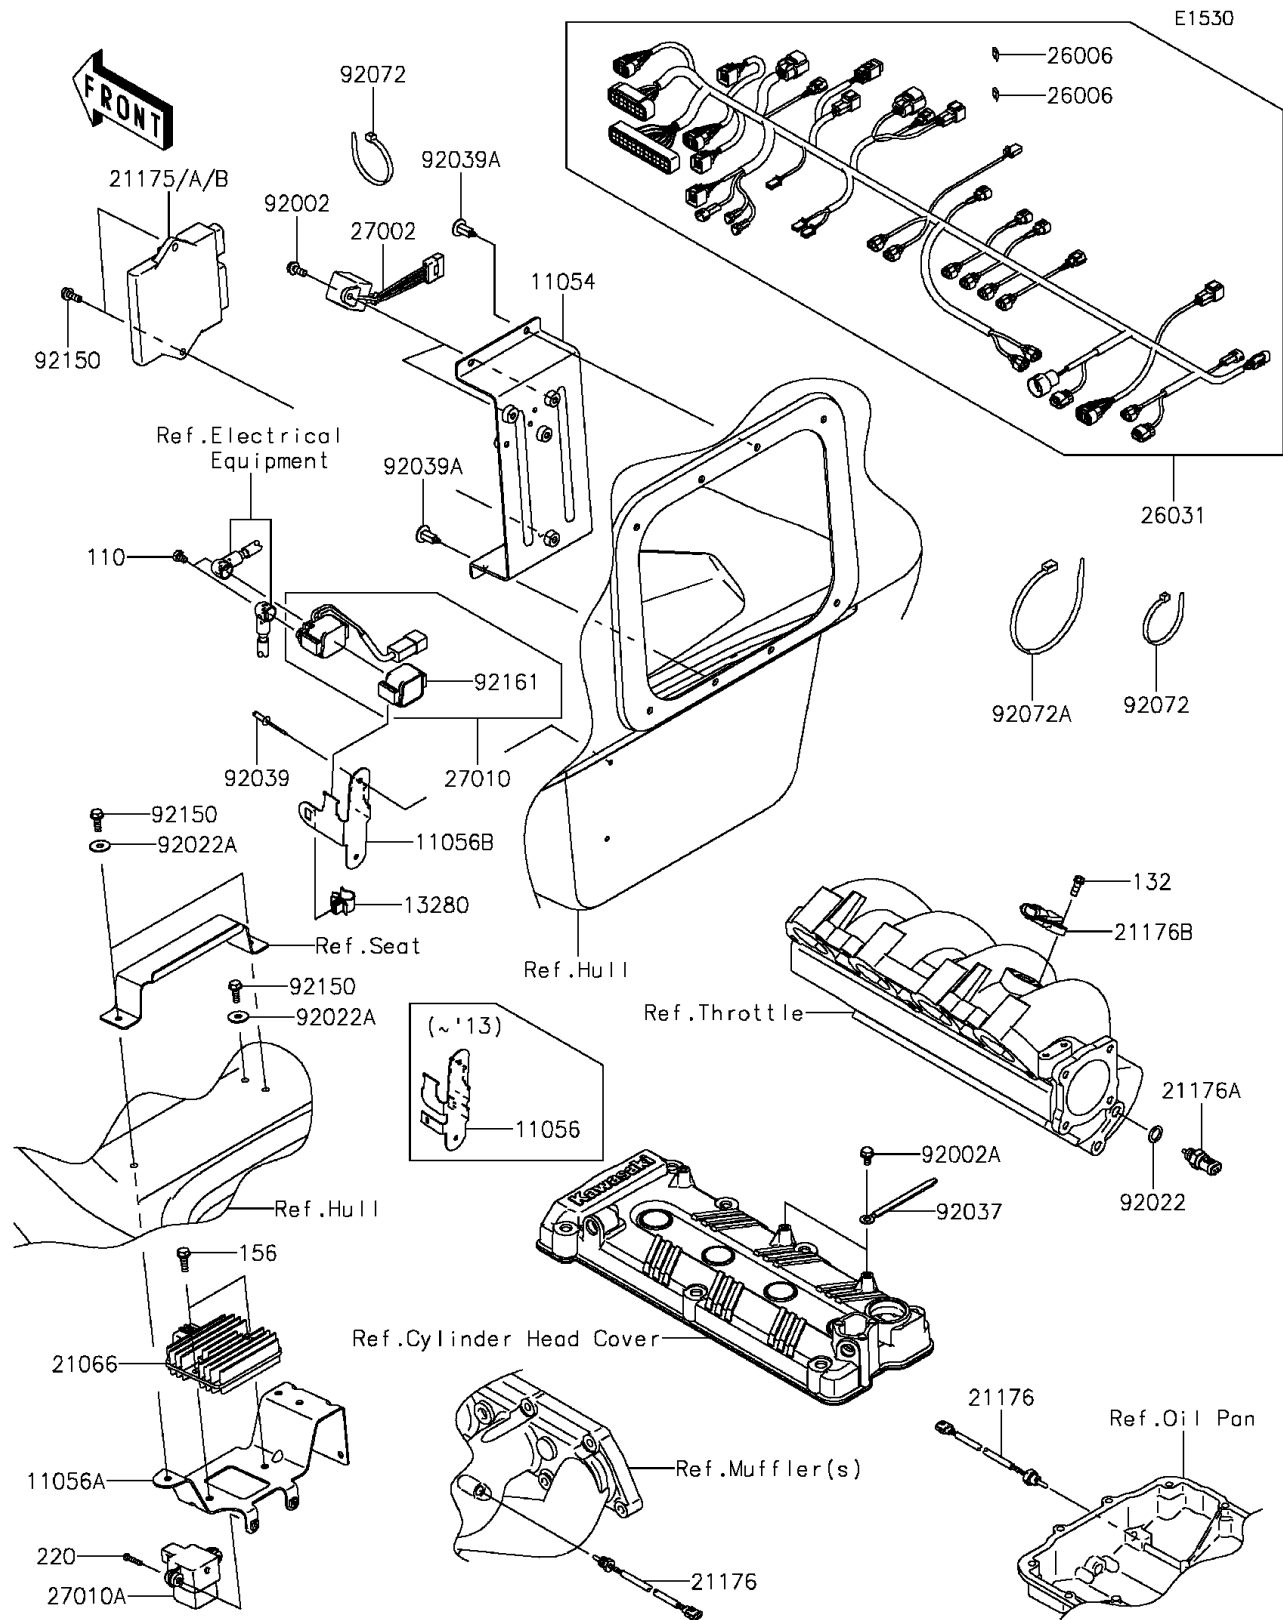

## 2012 JET SKI® Ultra® LX PARTS DIAGRAM

Fuel Injection

## 2012 JET SKI® Ultra® LX PARTS LIST

Fuel Injection

ITEM NAME	PART NUMBER	QUANTITY
BOLT,6X8 (Ref # 110)	110R0608	1
BRACKET,ECU&RELAY (Ref # 11054)	11054-3743	1
BRACKET,SWITCH (Ref # 11056)	11056-1114	1
BRACKET,REGULATOR&VDS (Ref # 11056A)	11056-3702	1
BOLT-FLANGED-SMALL,6X16 (Ref # 132)	132BD0616	1
BOLT-WP,6X20 (Ref # 156)	156R0620	1
REGULATOR-VOLTAGE (Ref # 21066)	21066-3718	1
CONTROL UNIT-ELECTRONIC (Ref # 21175)	21175-0751	1
SENSOR,TEMP (Ref # 21176)	21176-0741	1
SENSOR,AIR TEMPERATURE (Ref # 21176A)	21176-1086	1
SENSOR,PRESSURE (Ref # 21176B)	21176-3765	1
SCREW-PAN-CROS,4X20 (Ref # 220)	220R0420	1
FUSE,MINI BLADE,20A,YELLOW (Ref # 26006)	26006-3704	1
HARNESS,MAIN (Ref # 26031)	26031-1571	1
RELAY-ASSY (Ref # 27002)	27002-3703	1
SWITCH (Ref # 27010)	27010-0710	1
SWITCH,VDS (Ref # 27010A)	27010-3785	1
BOLT,6X16 (Ref # 92002)	92002-3728	1
BOLT,6X12 (Ref # 92002A)	92002-3763	1
WASHER,12X18X1.0 (Ref # 92022)	92022-1211	1
WASHER,6.5X20X1.5 (Ref # 92022A)	92022-3710	1
CLAMP,L=100 (Ref # 92037)	92037-3736	1
RIVET (Ref # 92039)	92039-3714	1
RIVET (Ref # 92039A)	92039-3788	1
BAND,L=188.85 (Ref # 92072)	92072-0105	1
BAND,L=372.24 (Ref # 92072A)	92072-3883	1
BOLT,6X18 (Ref # 92150)	92150-3729	1
DAMPER,SWITCH (Ref # 92161)	92161-1625	1