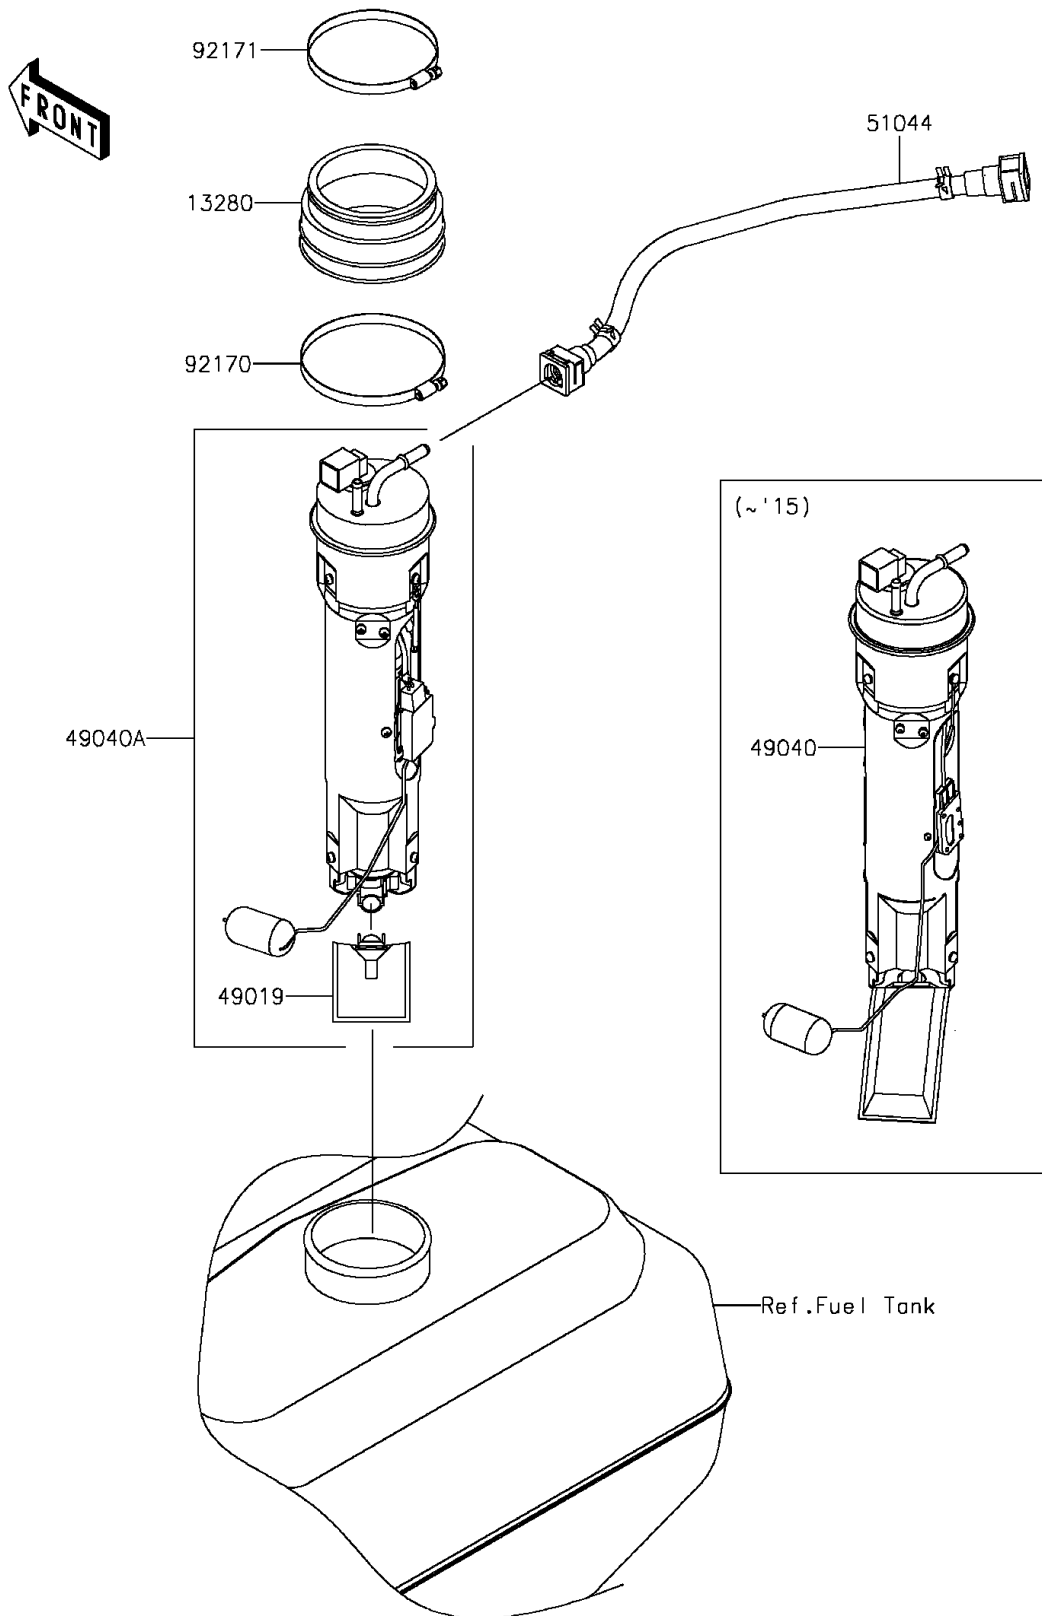

2012 JET SKI® Ultra® LX PARTS DIAGRAM

Fuel Pump

E1520

2012 JET SKI® Ultra® LX PARTS LIST

Fuel Pump

ITEM NAME	PART NUMBER	QUANTITY
HOLDER (Ref # 13280)	13280-0729	1
PUMP-FUEL (Ref # 49040)	49040-0708	1
TUBE-ASSY,FUEL (Ref # 51044)	51044-3705	1
CLAMP (Ref # 92170)	92170-3760	1
CLAMP (Ref # 92171)	92171-3716	1