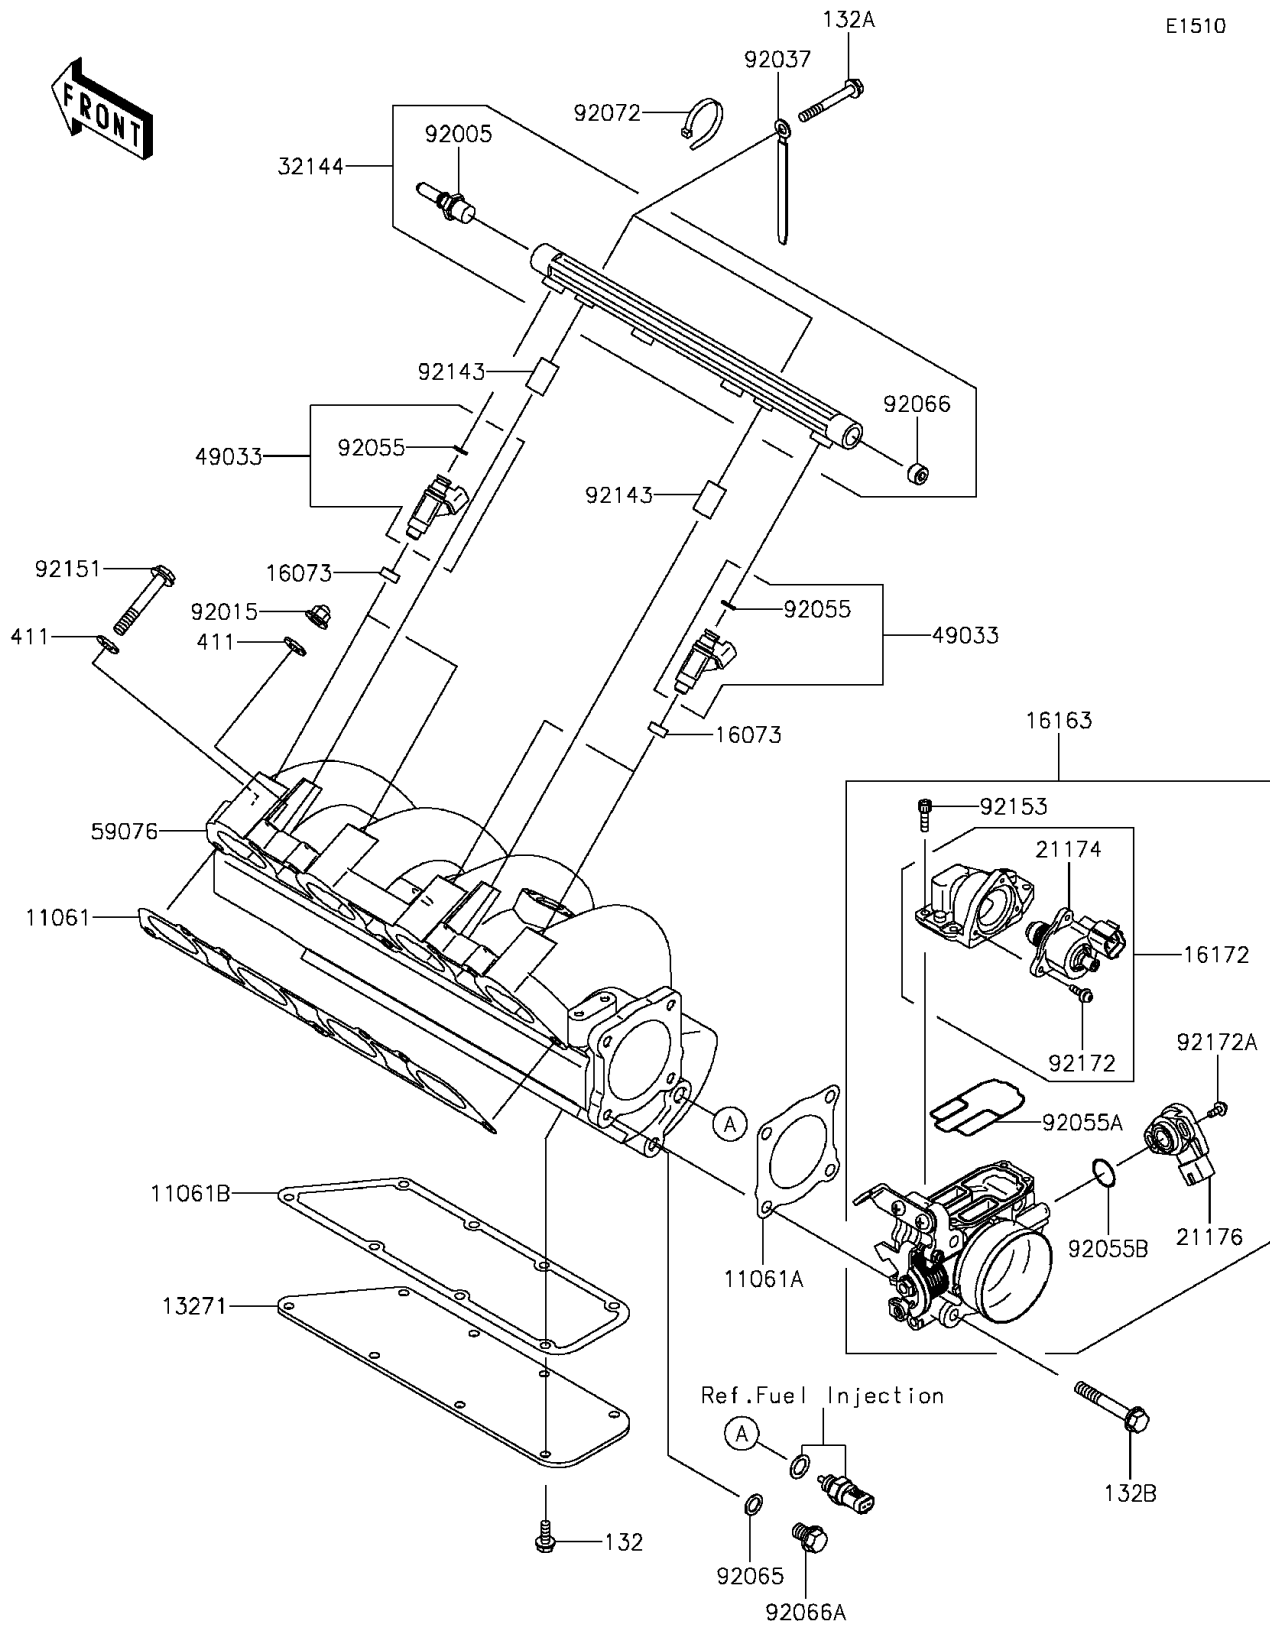

## 2012 JET SKI® Ultra® LX PARTS DIAGRAM

Throttle

## 2012 JET SKI® Ultra® LX PARTS LIST

Throttle

ITEM NAME	PART NUMBER	QUANTITY
GASKET,MANIFOLD (Ref # 11061)	11061-0813	1
GASKET,THROTTLE (Ref # 11061A)	11061-0815	1
GASKET,PLATE (Ref # 11061B)	11061-3737	1
BOLT-FLANGED-SMALL,6X16 (Ref # 132)	132BD0616	1
PLATE,MANIFOLD (Ref # 13271)	13271-3899	1
BOLT-FLANGED-SMALL,6X50 (Ref # 132A)	132BD0650	1
BOLT-FLANGED-SMALL,8X55 (Ref # 132B)	132BD0855	1
INSULATOR (Ref # 16073)	16073-3707	1
THROTTLE-ASSY (Ref # 16163)	16163-0757	1
ACTUATOR (Ref # 16172)	16172-0561	1
MOTOR-ELECTRIC,STM (Ref # 21174)	21174-0555	1
SENSOR,TPS (Ref # 21176)	21176-3762	1
PIPE-ASSY (Ref # 32144)	32144-3706	1
WASHER-PLAIN,8MM (Ref # 411)	411S0800	1
NOZZLE-INJECTION (Ref # 49033)	49033-3707	1
MANIFOLD-INTAKE (Ref # 59076)	59076-3729	1
FITTING (Ref # 92005)	92005-3754	1
NUT,CAP,8MM (Ref # 92015)	92015-1371	1
CLAMP,L=100 (Ref # 92037)	92037-3736	1
RING-O,INJECTION NOZZLE (Ref # 92055)	92055-1622	1
RING-O (Ref # 92055A)	92055-3773	1
RING-O (Ref # 92055B)	92055-3774	1
GASKET,10.5X16X1 (Ref # 92065)	92065-058	1
PLUG (Ref # 92066)	92066-3778	1
PLUG (Ref # 92066A)	92066-3781	1
BAND,L=188.85 (Ref # 92072)	92072-0105	1
COLLAR (Ref # 92143)	92143-3731	1
BOLT,8X60 (Ref # 92151)	92151-3730	1
BOLT (Ref # 92153)	92153-3723	1

## 2012 JET SKI® Ultra® LX PARTS LIST

Throttle

ITEM NAME	PART NUMBER	QUANTITY
SCREW (Ref # 92172)	92172-3710	1
SCREW (Ref # 92172A)	92172-3711	1