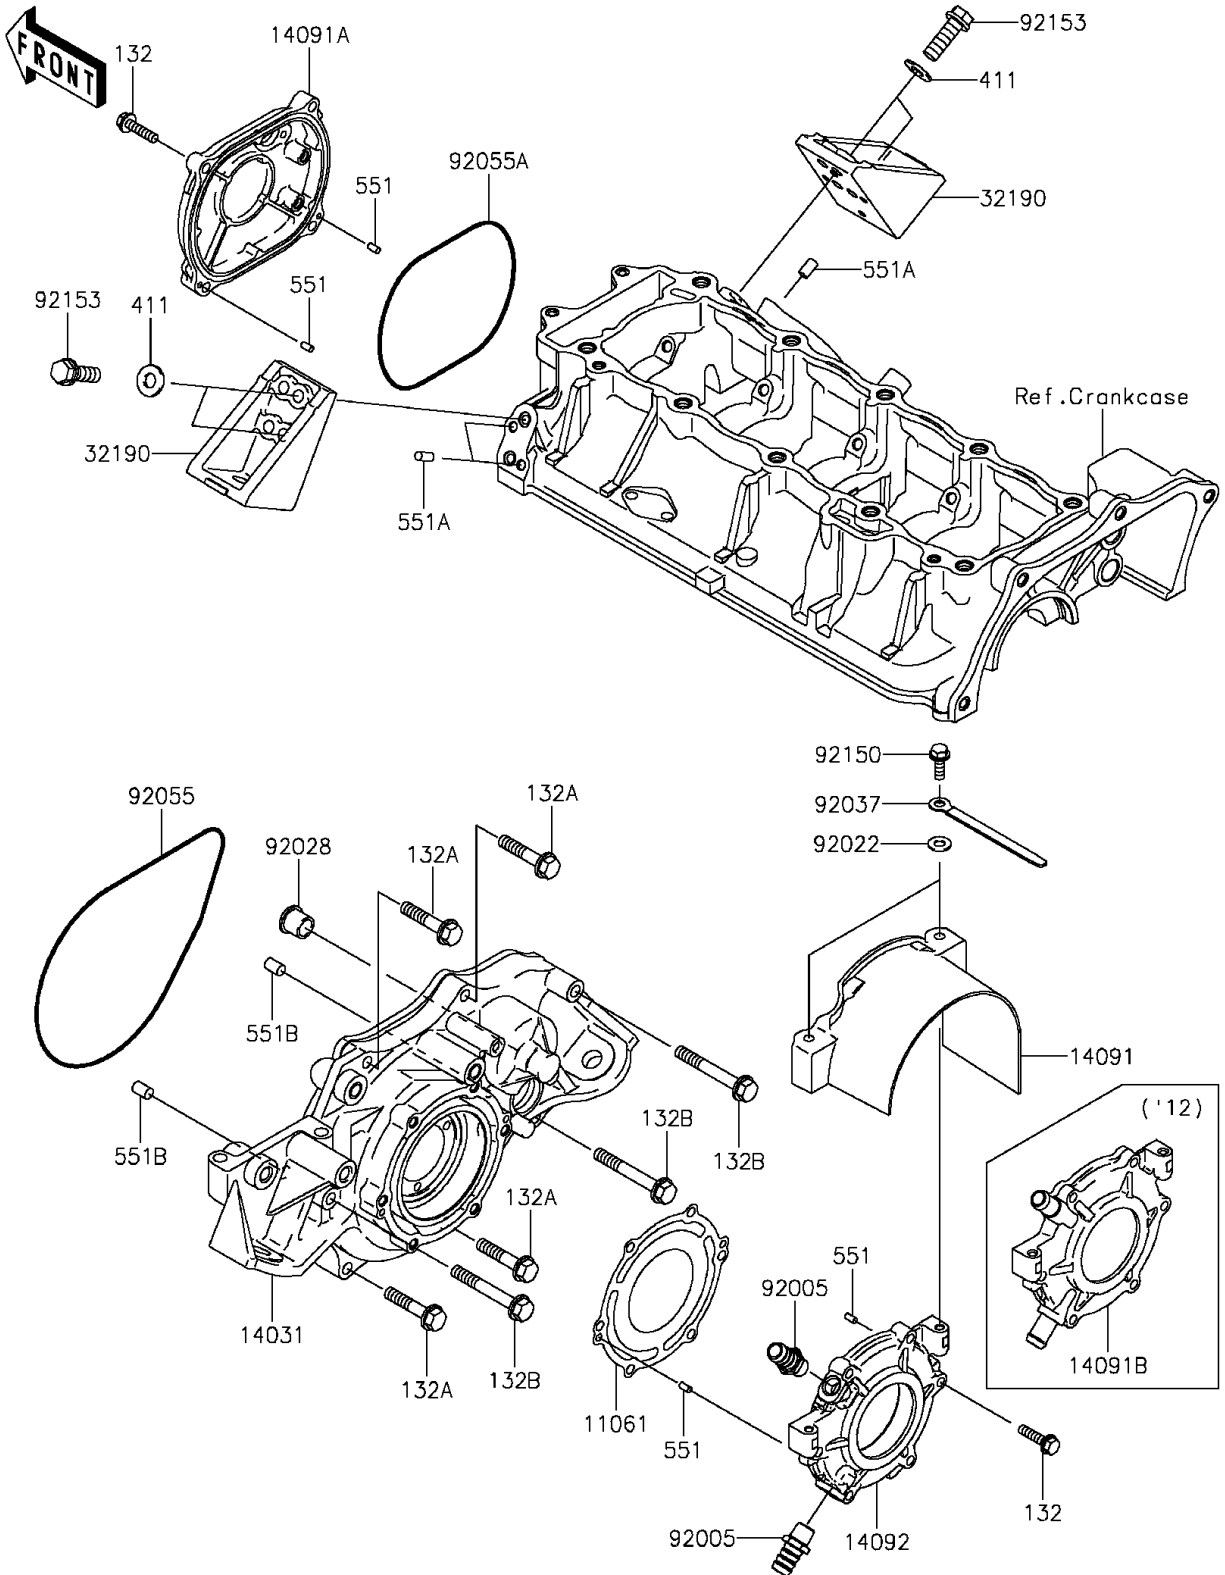

2012 JET SKI® Ultra® LX PARTS DIAGRAM

Engine Cover(s)

E1431

2012 JET SKI® Ultra® LX PARTS LIST

Engine Cover(s)

ITEM NAME	PART NUMBER	QUANTITY
GASKET,OUTPUT COVER (Ref # 11061)	11061-0812	1
BOLT-FLANGED-SMALL,6X25 (Ref # 132)	132BD0625	1
BOLT-FLANGED-SMALL,8X40 (Ref # 132A)	132BD0840	1
BOLT-FLANGED-SMALL,8X60 (Ref # 132B)	132BD0860	1
COVER-GENERATOR (Ref # 14031)	14031-3737	1
COVER,COUPLING (Ref # 14091)	14091-3749	1
COVER,PULS (Ref # 14091A)	14091-3763	1
COVER,OUTPUT (Ref # 14091B)	14091-3776	1
BRACKET-ENGINE (Ref # 32190)	32190-3703	1
WASHER-PLAIN,8MM (Ref # 411)	411S0800	1
PIN-DOWEL (Ref # 551)	551R0408	1
PIN-DOWEL (Ref # 551A)	551R0612	1
PIN-DOWEL (Ref # 551B)	551R0812	1
WASHER,6.5X20X1.5 (Ref # 92022)	92022-3710	1
BUSHING (Ref # 92028)	92028-3718	1
CLAMP,L=100 (Ref # 92037)	92037-3736	1
RING-O,196X3 (Ref # 92055)	92055-3761	1
RING-O,120X3 (Ref # 92055A)	92055-3762	1
BOLT,6X18 (Ref # 92150)	92150-3729	1
BOLT,FLANGED,8X30 (Ref # 92153)	92153-3722	1