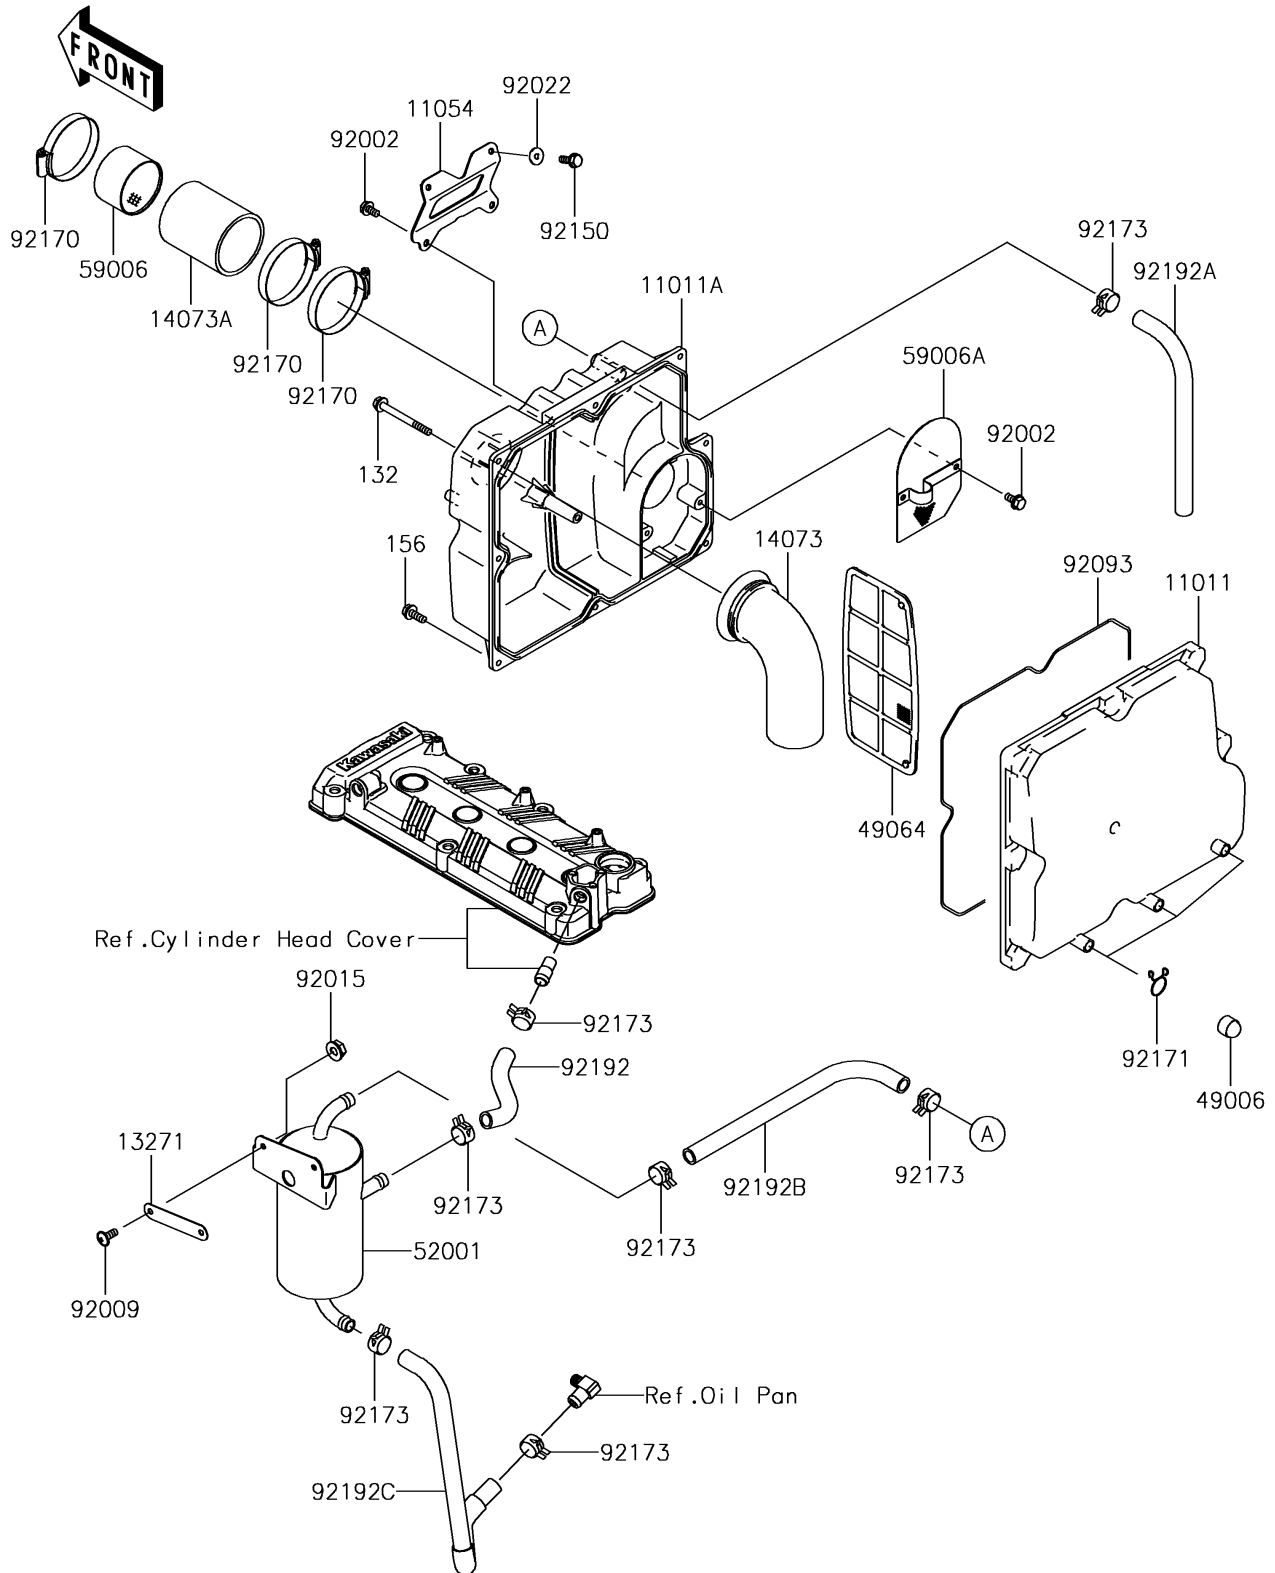

2012 JET SKI® Ultra® LX PARTS DIAGRAM

Intake Silencer

E1130

2012 JET SKI® Ultra® LX PARTS LIST

Intake Silencer

ITEM NAME	PART NUMBER	QUANTITY
CASE-AIR FILTER,RR (Ref # 11011)	11011-3704	1
CASE-AIR FILTER,FR (Ref # 11011A)	11011-3706	1
BRACKET,AIR BOX (Ref # 11054)	11054-3744	1
BOLT-FLANGED-SMALL,6X60 (Ref # 132)	132BD0660	1
PLATE (Ref # 13271)	13271-3880	1
DUCT,AIR INLET (Ref # 14073)	14073-3794	1
DUCT,AIR FILTER-THOROTTLE (Ref # 14073A)	14073-3795	1
BOLT-WP,6X16 (Ref # 156)	156R0616	1
BOOT,DRAIN (Ref # 49006)	49006-3718	1
FILTER-AIR (Ref # 49064)	49064-3702	1
TANK-OIL (Ref # 52001)	52001-3738	1
ARRESTER-FLAME (Ref # 59006)	59006-0019	1
ARRESTER-FLAME (Ref # 59006A)	59006-3720	1
BOLT,6X12 (Ref # 92002)	92002-3763	1
SCREW,6X20 (Ref # 92009)	92009-3870	1
NUT,6MM (Ref # 92015)	92015-3767	1
WASHER,6.5X20X1.5 (Ref # 92022)	92022-3710	1
SEAL (Ref # 92093)	92093-3766	1
BOLT,6X18 (Ref # 92150)	92150-3729	1
CLAMP (Ref # 92170)	92170-3764	1
CLAMP,BOOT (Ref # 92171)	92171-3711	1
CLAMP (Ref # 92173)	92173-1039	1
TUBE,HEAD-SEPARATOR (Ref # 92192)	92192-1081	1
TUBE,BLOWBY (Ref # 92192A)	92192-3725	1
TUBE,OIL TANK-A/C (Ref # 92192B)	92192-3795	1
TUBE,OIL TANK-OIL PAN (Ref # 92192C)	92192-3808	1