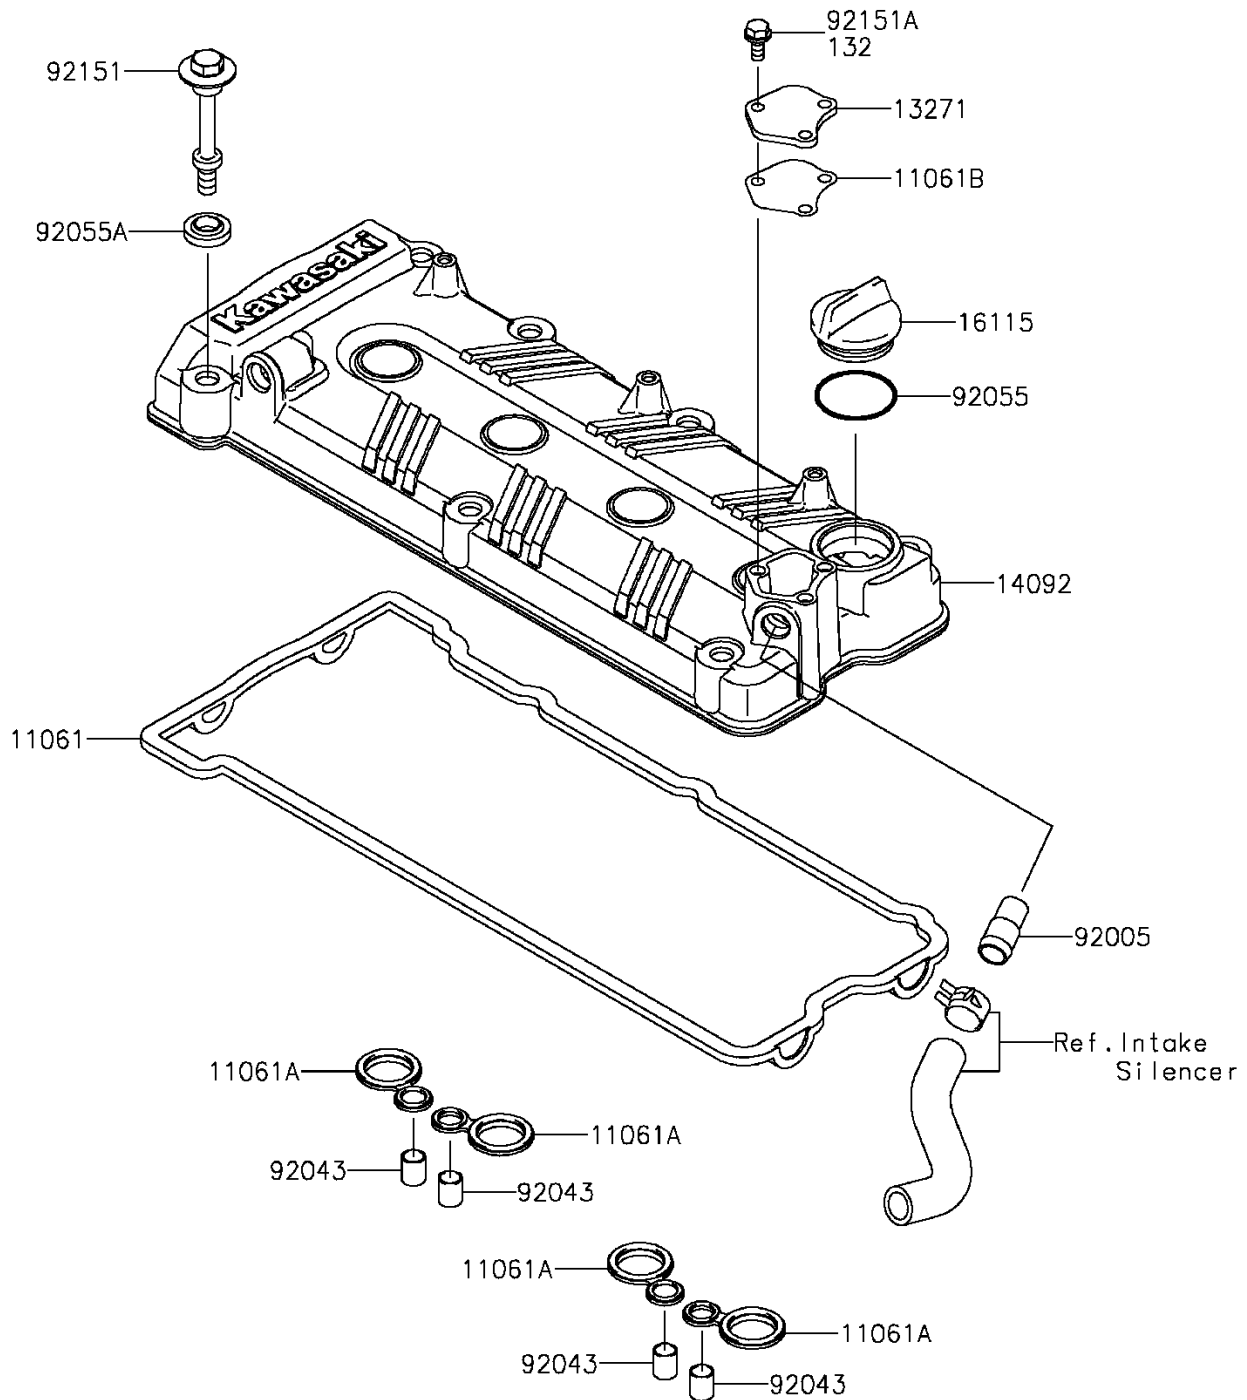

## 2012 JET SKI® Ultra® LX PARTS DIAGRAM

Cylinder Head Cover

E1112

## 2012 JET SKI® Ultra® LX PARTS LIST

Cylinder Head Cover

ITEM NAME	PART NUMBER	QUANTITY
GASKET,HEAD COVER (Ref # 11061)	11061-0090	1
GASKET,SPARK PLUG HOLE (Ref # 11061A)	11061-0105	1
GASKET,PLATE (Ref # 11061B)	11061-0814	1
BOLT-FLANGED-SMALL,6X14 (Ref # 132)	132BD0614	1
PLATE (Ref # 13271)	13271-3898	1
COVER,HEAD (Ref # 14092)	14092-0836	1
CAP-OIL FILLER (Ref # 16115)	16115-1064	1
FITTING (Ref # 92005)	92005-3741	1
PIN,10.1X12X14 (Ref # 92043)	92043-4009	1
RING-O,38X1.9 (Ref # 92055)	92055-1295	1
RING-O,HEAD COVER BOLT (Ref # 92055A)	92055-1352	1
BOLT,HEAD COVER (Ref # 92151)	92151-1221	1