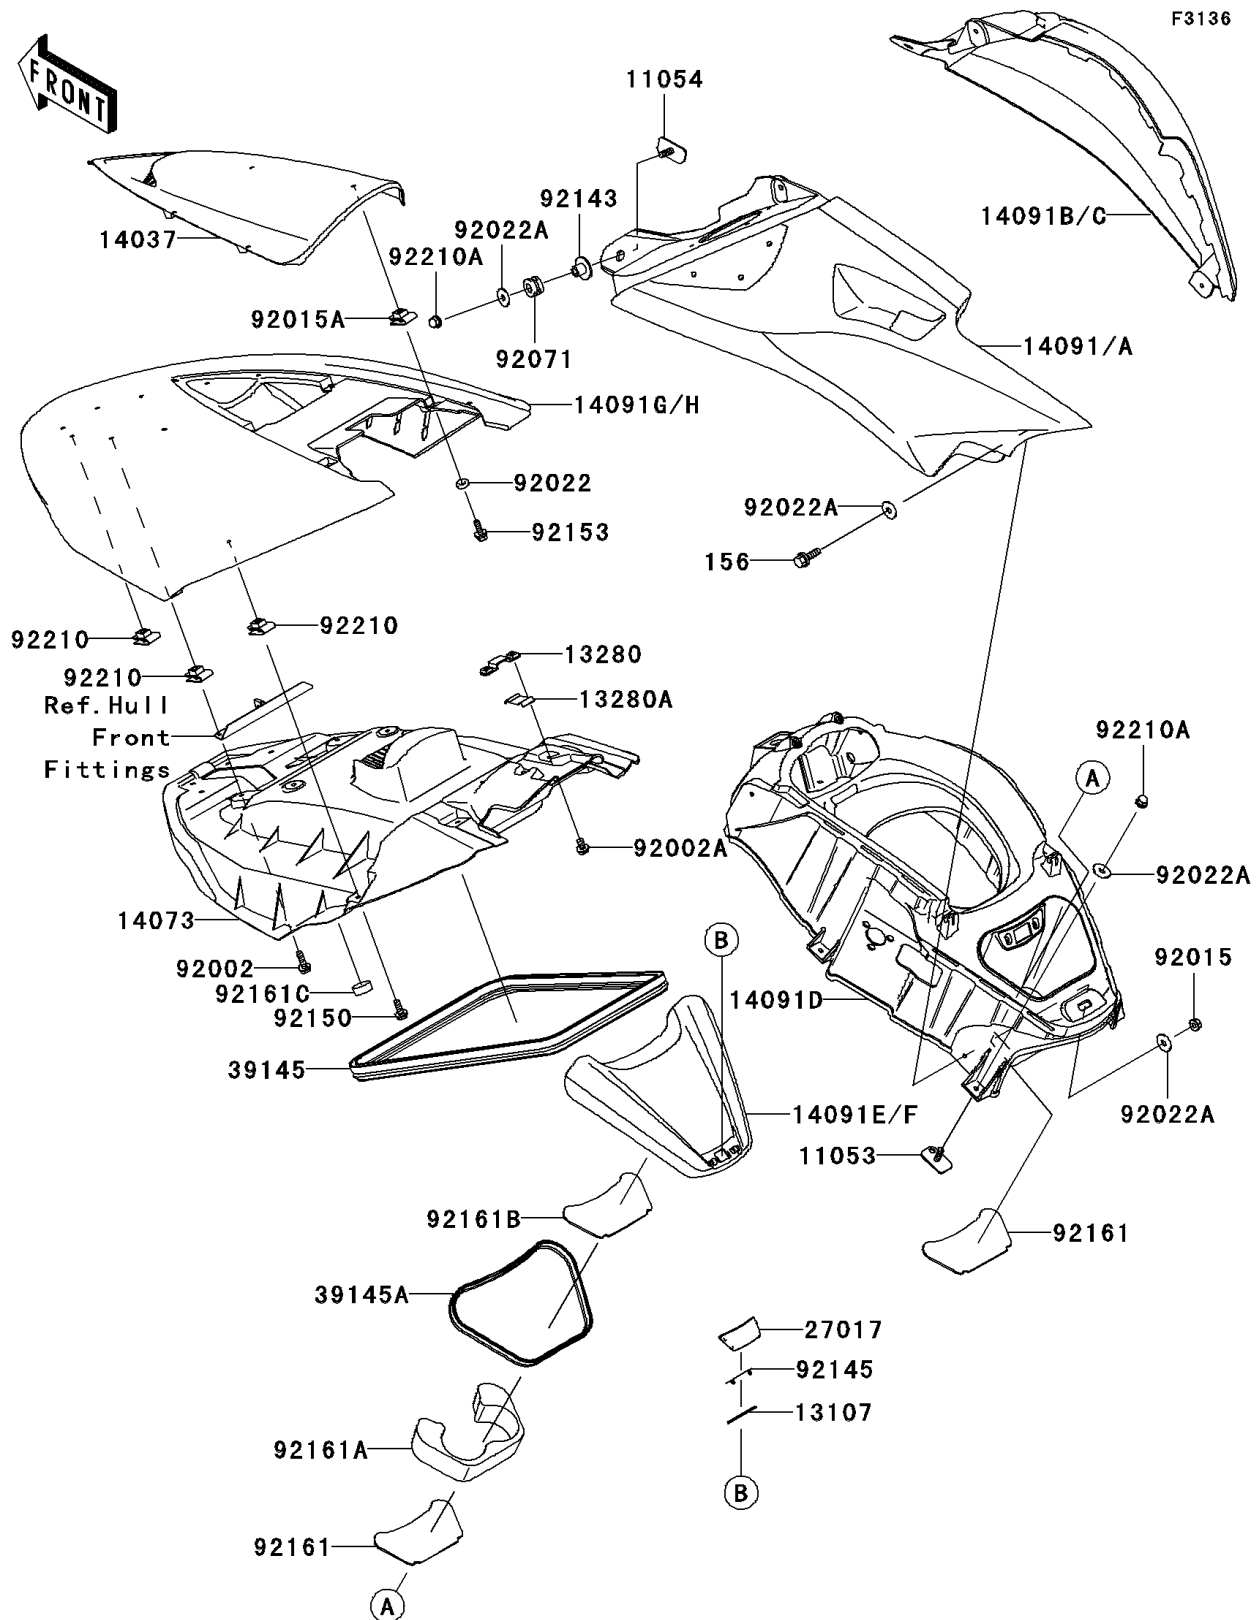

## 2007 JET SKI® Ultra® LX PARTS DIAGRAM

Hull Middle Fittings

## 2007 JET SKI® Ultra® LX PARTS LIST

Hull Middle Fittings

ITEM NAME	PART NUMBER	QUANTITY
BRACKET (Ref # 11053)	11053-3776	1
BRACKET (Ref # 11054)	11054-3741	1
SHAFT (Ref # 13107)	13107-3790	1
HOLDER,ROD (Ref # 13280)	13280-3749	1
HOLDER,ROD (Ref # 13280A)	13280-3751	1
SCREEN,METER COVER (Ref # 14037)	14037-3711	1
DUCT,HATCH,INNER (Ref # 14073)	14073-3806	1
COVER,SIDE,LH,BLUE (Ref # 14091A)	14091-3780-16F	1
COVER,SIDE,RH,BLUE (Ref # 14091C)	14091-3781-16F	1
COVER,HANDLE,F.BLACK (Ref # 14091D)	14091-3782-6Z	1
COVER,CENTER STORAGE,BLUE (Ref # 14091F)	14091-3783-16F	1
COVER,HATCH,BLUE (Ref # 14091H)	14091-3784-16F	1
BOLT-WP,6X20 (Ref # 156)	156R0620	1
LOCK,CENTER STORAGE (Ref # 27017)	27017-3726	1
TRIM-SEAL (Ref # 39145)	39145-3793	1
TRIM-SEAL,L=720 (Ref # 39145A)	39145-3802	1
BOLT,6X20 (Ref # 92002)	92002-3755	1
BOLT,6X12 (Ref # 92002A)	92002-3763	1
NUT,LOCK,6MM (Ref # 92015)	92015-3766	1
NUT,CLIP,5MM (Ref # 92015A)	92015-3830	1
WASHER,5X16X1.5 (Ref # 92022)	92022-3041	1
WASHER,6.5X20X1.5 (Ref # 92022A)	92022-3710	1
GROMMET (Ref # 92071)	92071-3716	1
COLLAR (Ref # 92143)	92143-3750	1
SPRING (Ref # 92145)	92145-3729	1
BOLT,6X18 (Ref # 92150)	92150-3729	1
BOLT,5X20 (Ref # 92153)	92153-3744	1
DAMPER,CENTER STORAGE (Ref # 92161)	92161-3773	1
DAMPER,CENTER STORAGE (Ref # 92161A)	92161-3775	1

## 2007 JET SKI® Ultra® LX PARTS LIST

Hull Middle Fittings

ITEM NAME	PART NUMBER	QUANTITY
DAMPER,CENTER STORAGE (Ref # 92161B)	92161-3777	1
DAMPER (Ref # 92161C)	92161-3790	1
NUT,6MM (Ref # 92210)	92210-3768	1
NUT,CAP,6MM (Ref # 92210A)	92210-3785	1