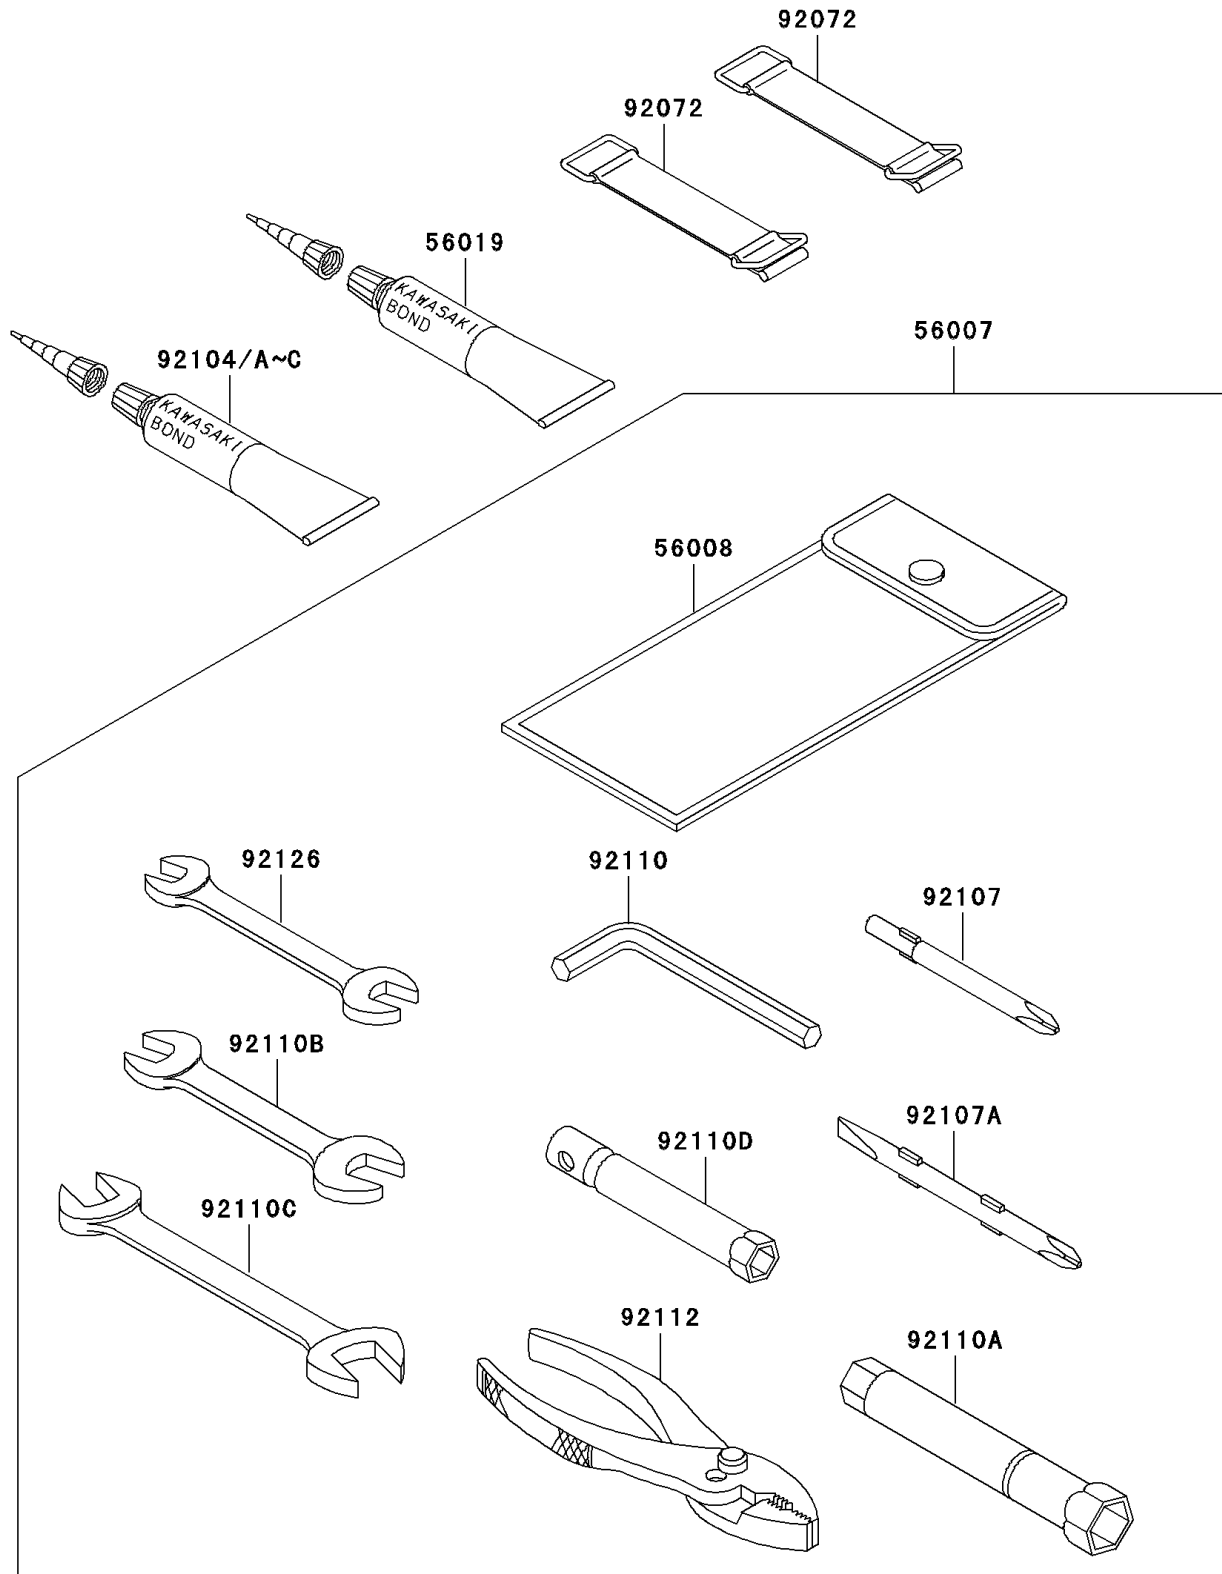

2005 JET SKI® STX®-12F PARTS DIAGRAM

Owner's Tools

F3182

2005 JET SKI® STX®-12F PARTS LIST

Owner's Tools

ITEM NAME	PART NUMBER	QUANTITY
TOOL-KIT (Ref # 56007)	56007-3716	1
BAG,TOOL (Ref # 56008)	56008-3704	1
THREE BOND TB1211,HT/RS,WHITE (Ref # 56019)	56019-120	1
BAND,L=50 (Ref # 92072)	92072-3853	1
GASKET-LIQUID,TB1211F (Ref # 92104)	92104-0004	1
GASKET-LIQUID,BLACK TB1215B (Ref # 92104A)	92104-1062	1
GASKET-LIQUID,TB1215 (Ref # 92104B)	92104-1065	1
GASKET-LIQUID,TB1521 (Ref # 92104C)	92104-3701	1
TOOL-DRIVER,#3PHILLIPS (Ref # 92107)	92107-005	1
TOOL-DRIVER,#2PHILLIPS&SLOT (Ref # 92107A)	92107-1051	1
TOOL-WRENCH,ALLEN,5MM (Ref # 92110)	92110-1015	1
TOOL-WRENCH,BOX,16MM (Ref # 92110A)	92110-1145	1
TOOL-WRENCH,OPEN END,10X12 (Ref # 92110B)	92110-1152	1
TOOL-WRENCH,OPEN END,14X17 (Ref # 92110C)	92110-1153	1
TOOL-WRENCH,BOX,10MM (Ref # 92110D)	92110-1156	1
TOOL-PLIERS (Ref # 92112)	92112-1001	1
TOOL-WRENCH,OPEN END,8X10 (Ref # 92126)	92126-004	1