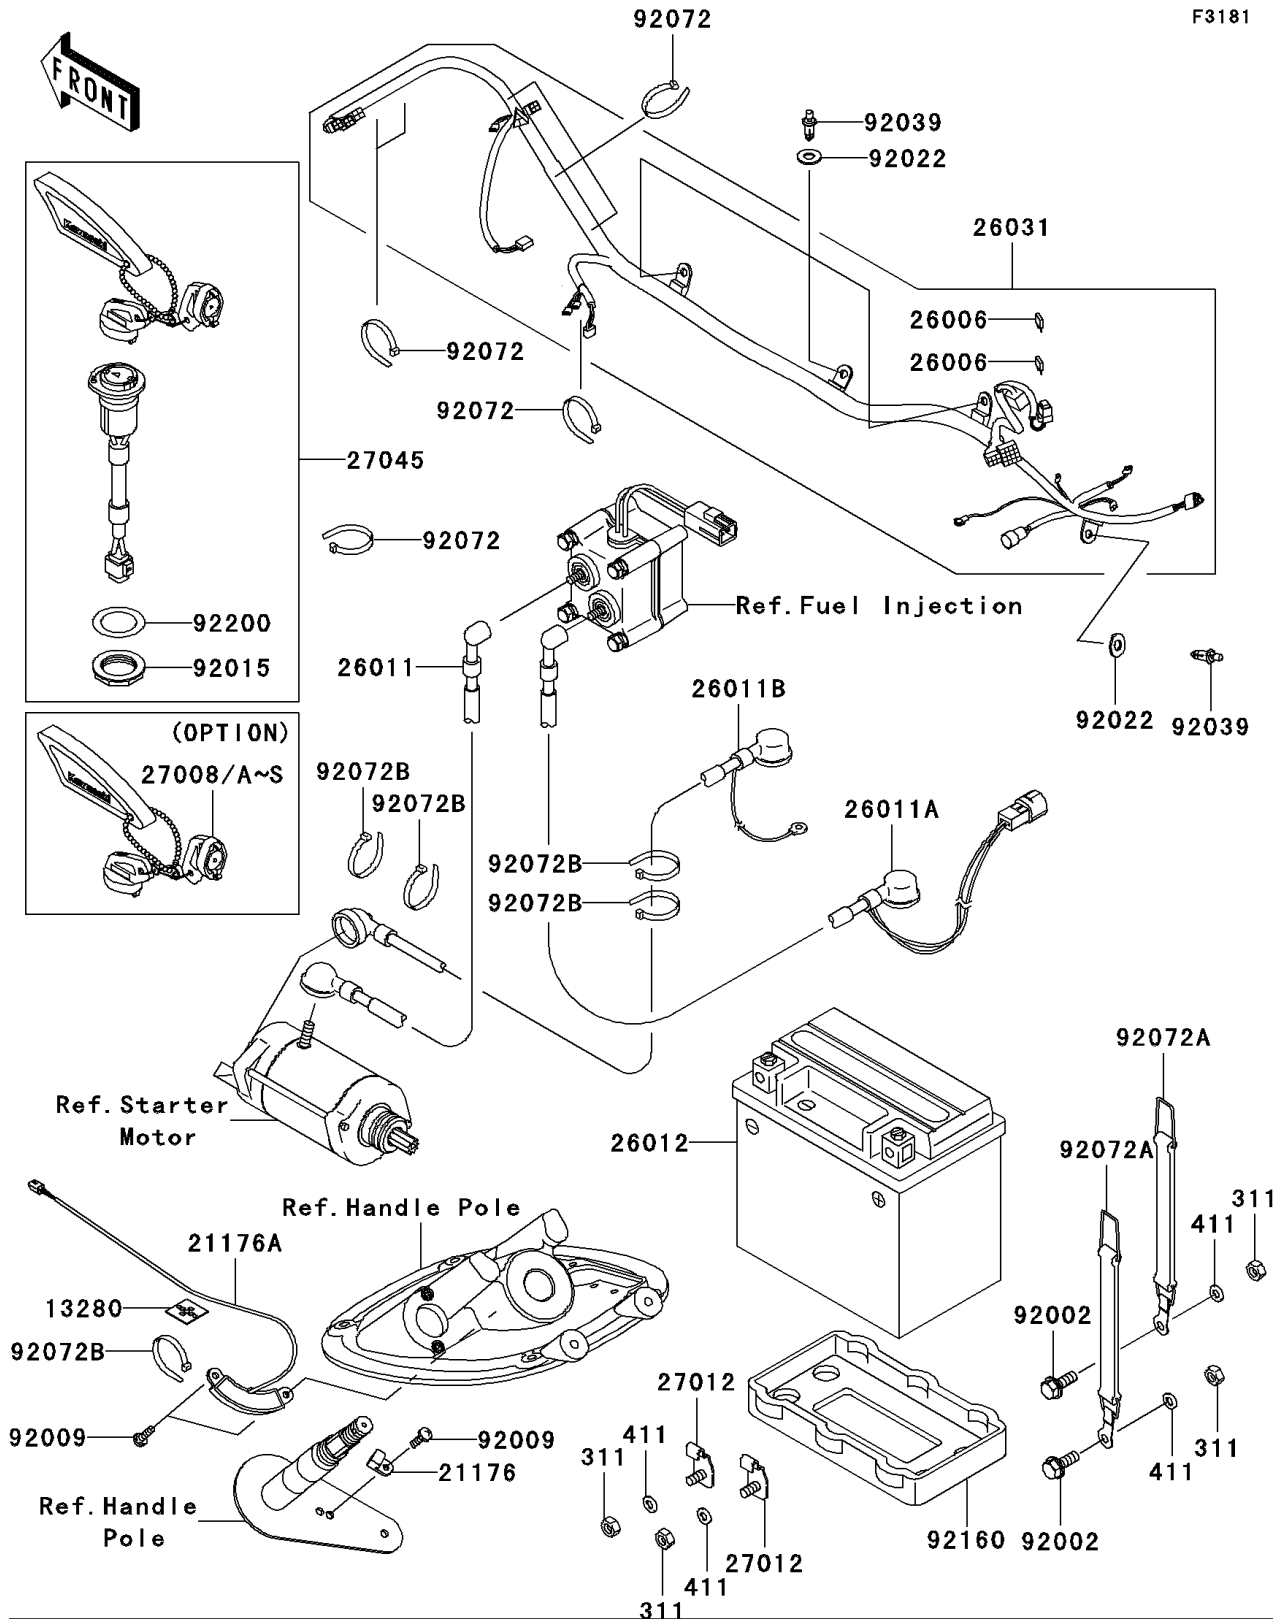

2005 JET SKI® STX®-12F PARTS DIAGRAM

Electrical Equipment

F3181

2005 JET SKI® STX®-12F PARTS LIST

Electrical Equipment

ITEM NAME	PART NUMBER	QUANTITY
HOLDER (Ref # 13280)	13280-3739	1
SENSOR,MAGNET (Ref # 21176)	21176-3746	1
SENSOR,HOLE IC (Ref # 21176A)	21176-3748	1
FUSE,20A (Ref # 26006)	26006-3704	1
WIRE-LEAD,RELAY-STARTER (Ref # 26011)	26011-3899	1
WIRE-LEAD,BATTERY(+)-RELAY (Ref # 26011A)	26011-3911	1
WIRE-LEAD,BATTERY(-)-STARTER (Ref # 26011B)	26011-3912	1
BATTERY,YTX20L-BS,12V 18AH (Ref # 26012)	26012-3730	1
HARNESS,MAIN (Ref # 26031)	26031-3716	1
KEY-LOCK,MAGNETIC SW,#3001 (Ref # 27008)	27008-3745	1
KEY-LOCK,MAGNETIC SW,#3002 (Ref # 27008A)	27008-3746	1
KEY-LOCK,MAGNETIC SW,#3003 (Ref # 27008B)	27008-3747	1
KEY-LOCK,MAGNETIC SW,#3004 (Ref # 27008C)	27008-3748	1
KEY-LOCK,MAGNETIC SW,#3005 (Ref # 27008D)	27008-3749	1
KEY-LOCK,MAGNETIC SW,#3006 (Ref # 27008E)	27008-3750	1
KEY-LOCK,MAGNETIC SW,#3007 (Ref # 27008F)	27008-3751	1
KEY-LOCK,MAGNETIC SW,#3008 (Ref # 27008G)	27008-3752	1
KEY-LOCK,MAGNETIC SW,#3009 (Ref # 27008H)	27008-3753	1
KEY-LOCK,MAGNETIC SW,#3010 (Ref # 27008I)	27008-3754	1
KEY-LOCK,MAGNETIC SW,#3011 (Ref # 27008J)	27008-3755	1
KEY-LOCK,MAGNETIC SW,#3012 (Ref # 27008K)	27008-3756	1
KEY-LOCK,MAGNETIC SW,#3013 (Ref # 27008L)	27008-3757	1
KEY-LOCK,MAGNETIC SW,#3014 (Ref # 27008M)	27008-3758	1
KEY-LOCK,MAGNETIC SW,#3015 (Ref # 27008N)	27008-3759	1
KEY-LOCK,MAGNETIC SW,#3016 (Ref # 27008O)	27008-3760	1
KEY-LOCK,MAGNETIC SW,#3017 (Ref # 27008P)	27008-3761	1
KEY-LOCK,MAGNETIC SW,#3018 (Ref # 27008Q)	27008-3762	1
KEY-LOCK,MAGNETIC SW,#3019 (Ref # 27008R)	27008-3763	1
KEY-LOCK,MAGNETIC SW,#3020 (Ref # 27008S)	27008-3764	1