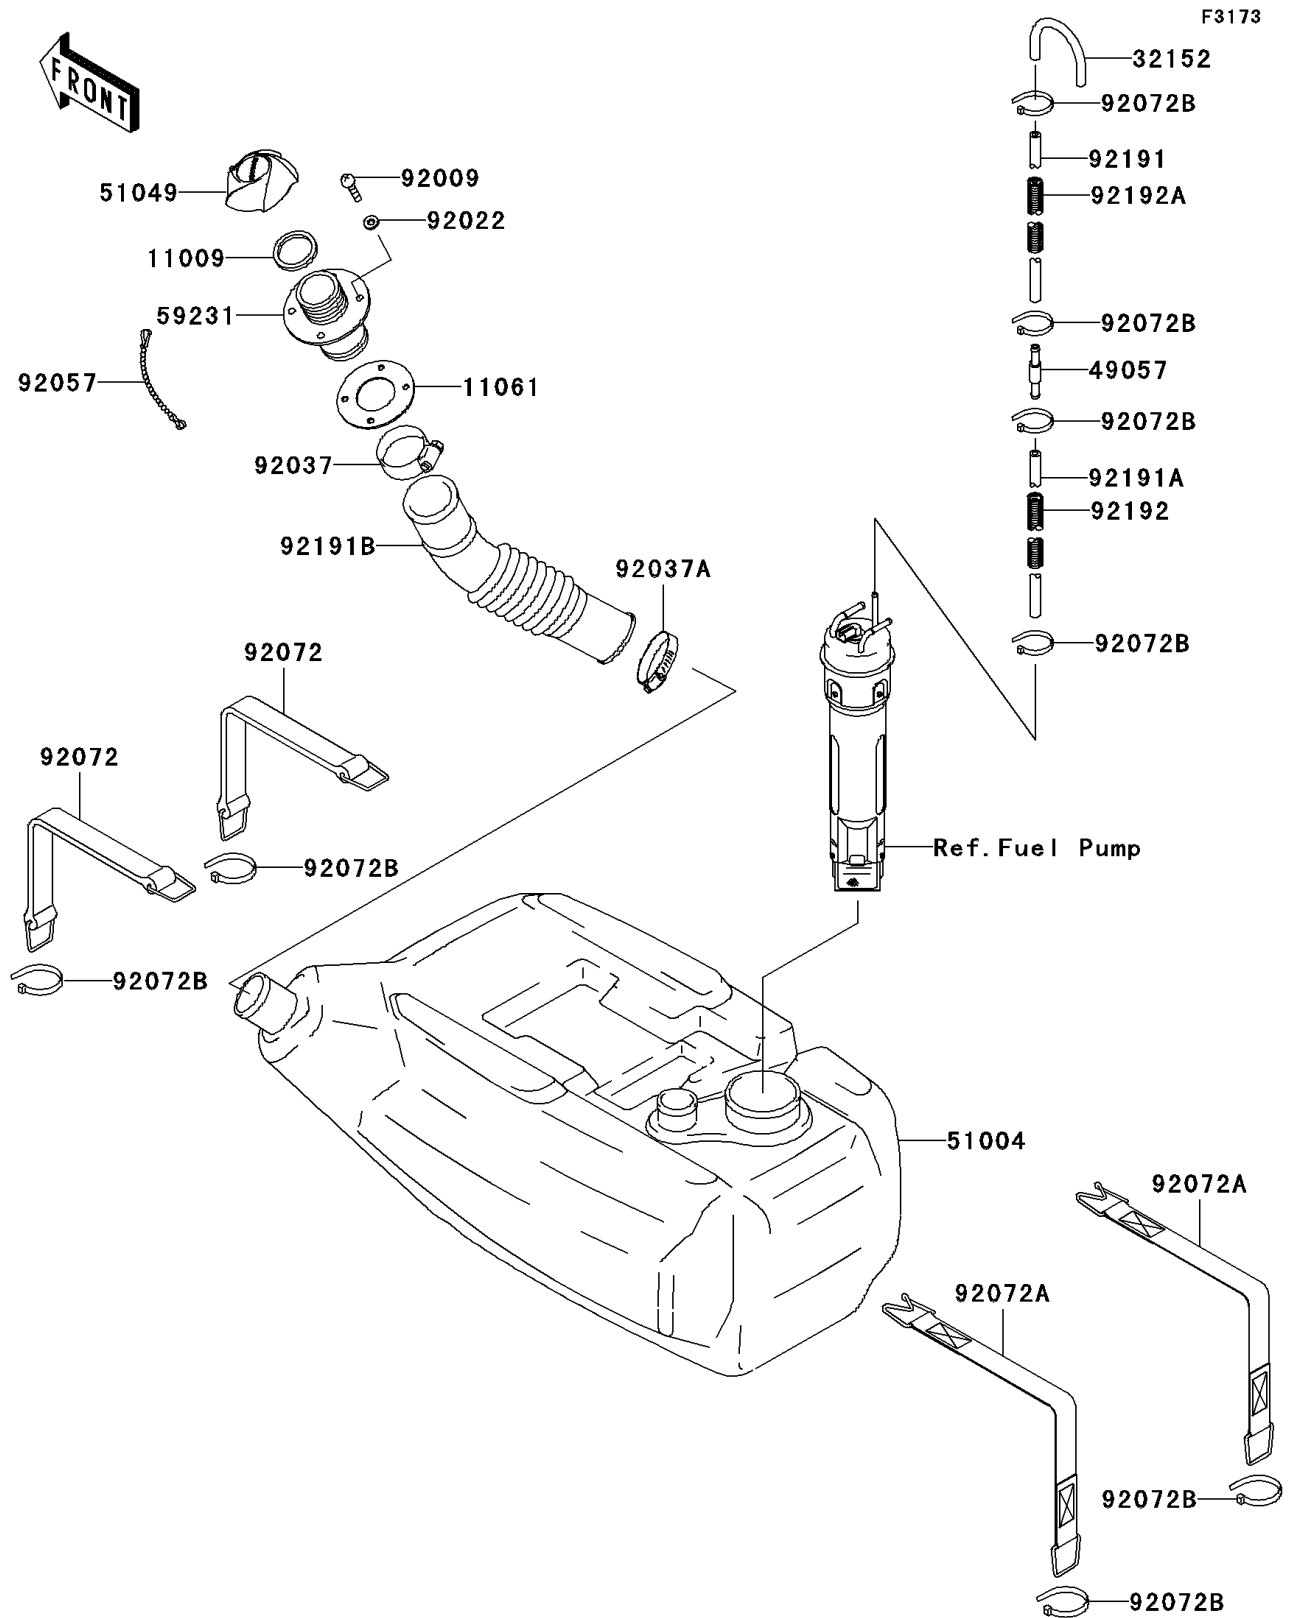

2005 JET SKI® STX®-12F PARTS DIAGRAM

Fuel Tank

2005 JET SKI® STX®-12F PARTS LIST

Fuel Tank

ITEM NAME	PART NUMBER	QUANTITY
GASKET,TANK CAP (Ref # 11009)	11009-3020	1
GASKET (Ref # 11061)	11061-3701	1
PIPE (Ref # 32152)	32152-3705	1
VALVE-RELIEF (Ref # 49057)	49057-3707	1
TANK-FUEL (Ref # 51004)	51004-3739	1
CAP-TANK,FUEL (Ref # 51049)	51049-3725	1
FILLER,FUEL TANK (Ref # 59231)	59231-3716	1
SCREW,TAPPING,4X16 (Ref # 92009)	92009-3849	1
WASHER (Ref # 92022)	92022-563	1
CLAMP (Ref # 92037)	92037-3009	1
CLAMP (Ref # 92037A)	92037-3738	1
CHAIN,COVER,L=100 (Ref # 92057)	92057-3704	1
BAND (Ref # 92072)	92072-3845	1
BAND (Ref # 92072A)	92072-3850	1
BAND,L=99 (Ref # 92072B)	92072-3871	1
TUBE,5.8X10.8X1000 (Ref # 92191)	92191-3736	1
TUBE,5.8X10.8X100 (Ref # 92191A)	92191-3828	1
TUBE,FUEL TANK - FILLER (Ref # 92191B)	92191-3903	1
TUBE,CORRUGATED,L=120 (Ref # 92192)	92192-3749	1
TUBE,CORRUGATED,L=700 (Ref # 92192A)	92192-3750	1