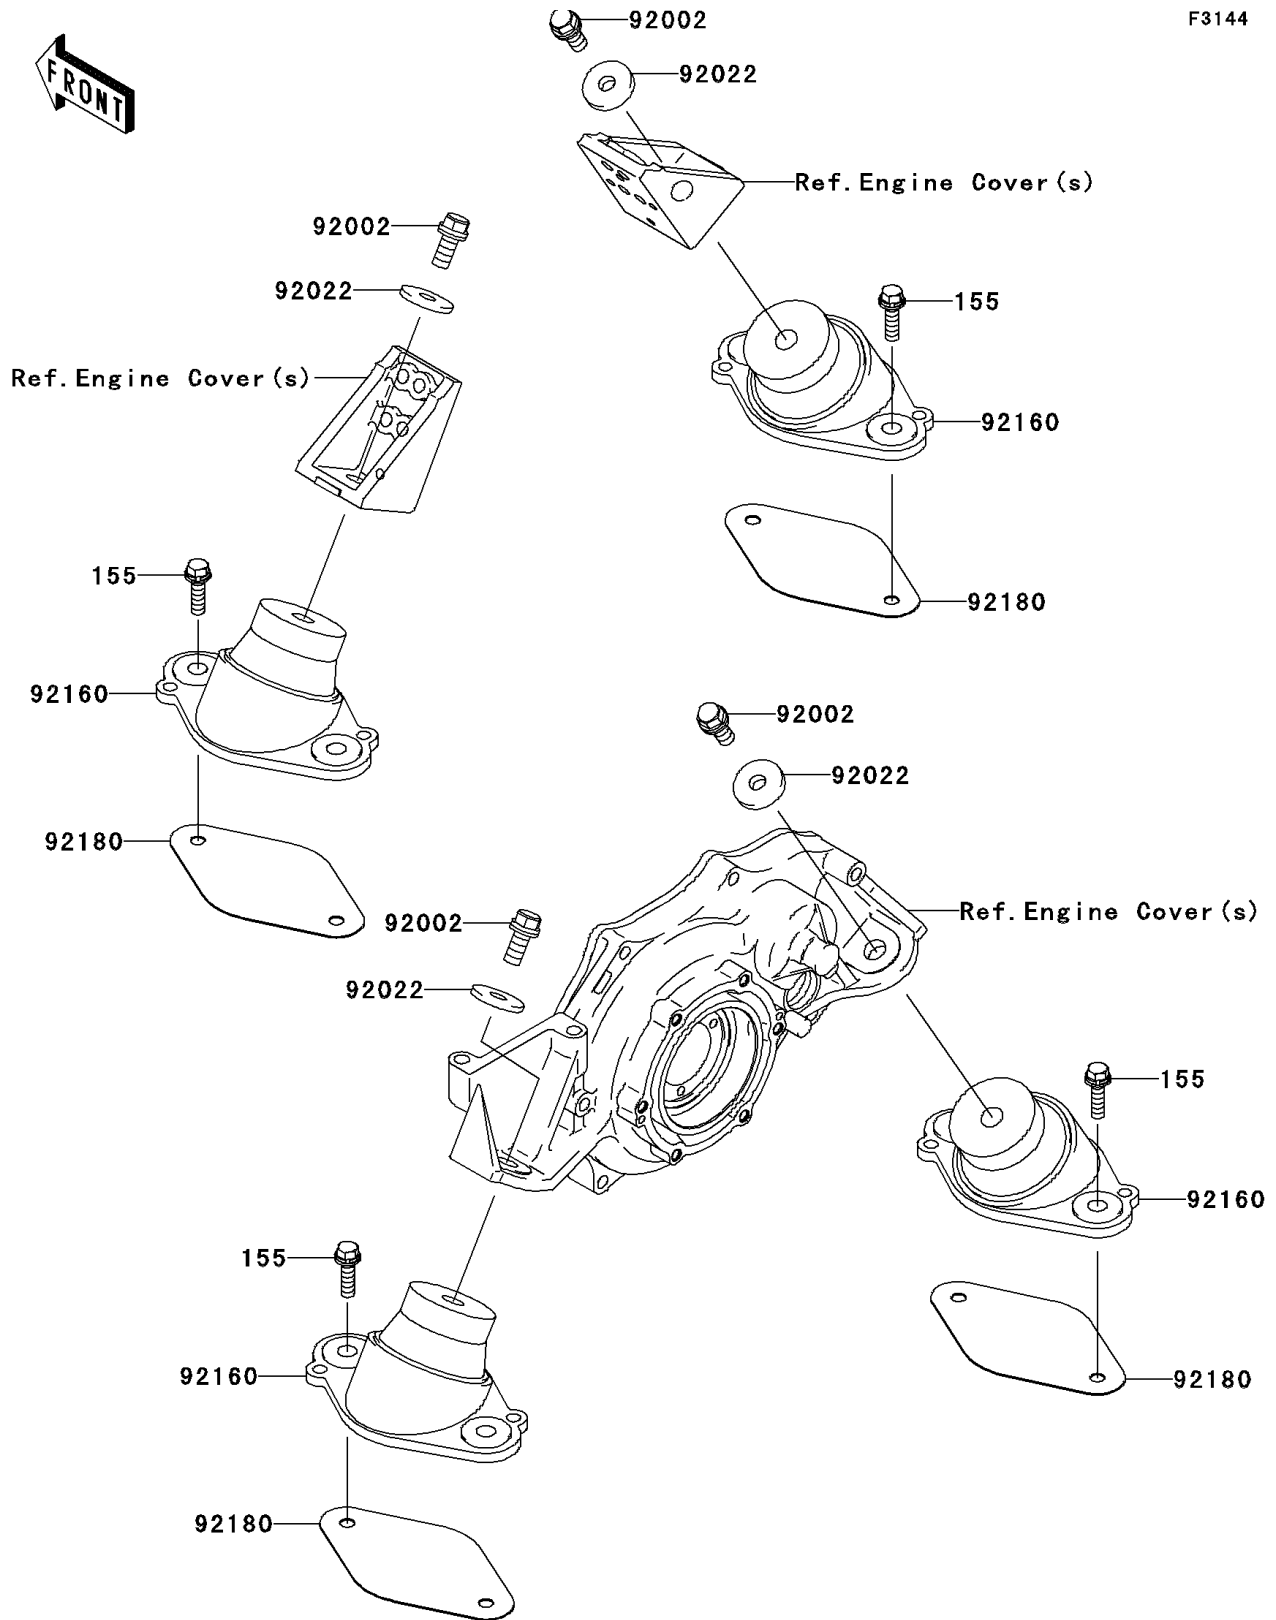

2005 JET SKI® STX®-12F PARTS DIAGRAM

Engine Mount

F3144

2005 JET SKI® STX®-12F PARTS LIST

Engine Mount

ITEM NAME	PART NUMBER	QUANTITY
BOLT-WSP-SMALL,8X30 (Ref # 155)	155R0830	1
BOLT,10X25 (Ref # 92002)	92002-3770	1
WASHER,32X10.5X4 (Ref # 92022)	92022-3023	1
DAMPER,ENGINE MOUNT (Ref # 92160)	92160-3838	1
SHIM,T=1.0 (Ref # 92180)	92180-3716	1