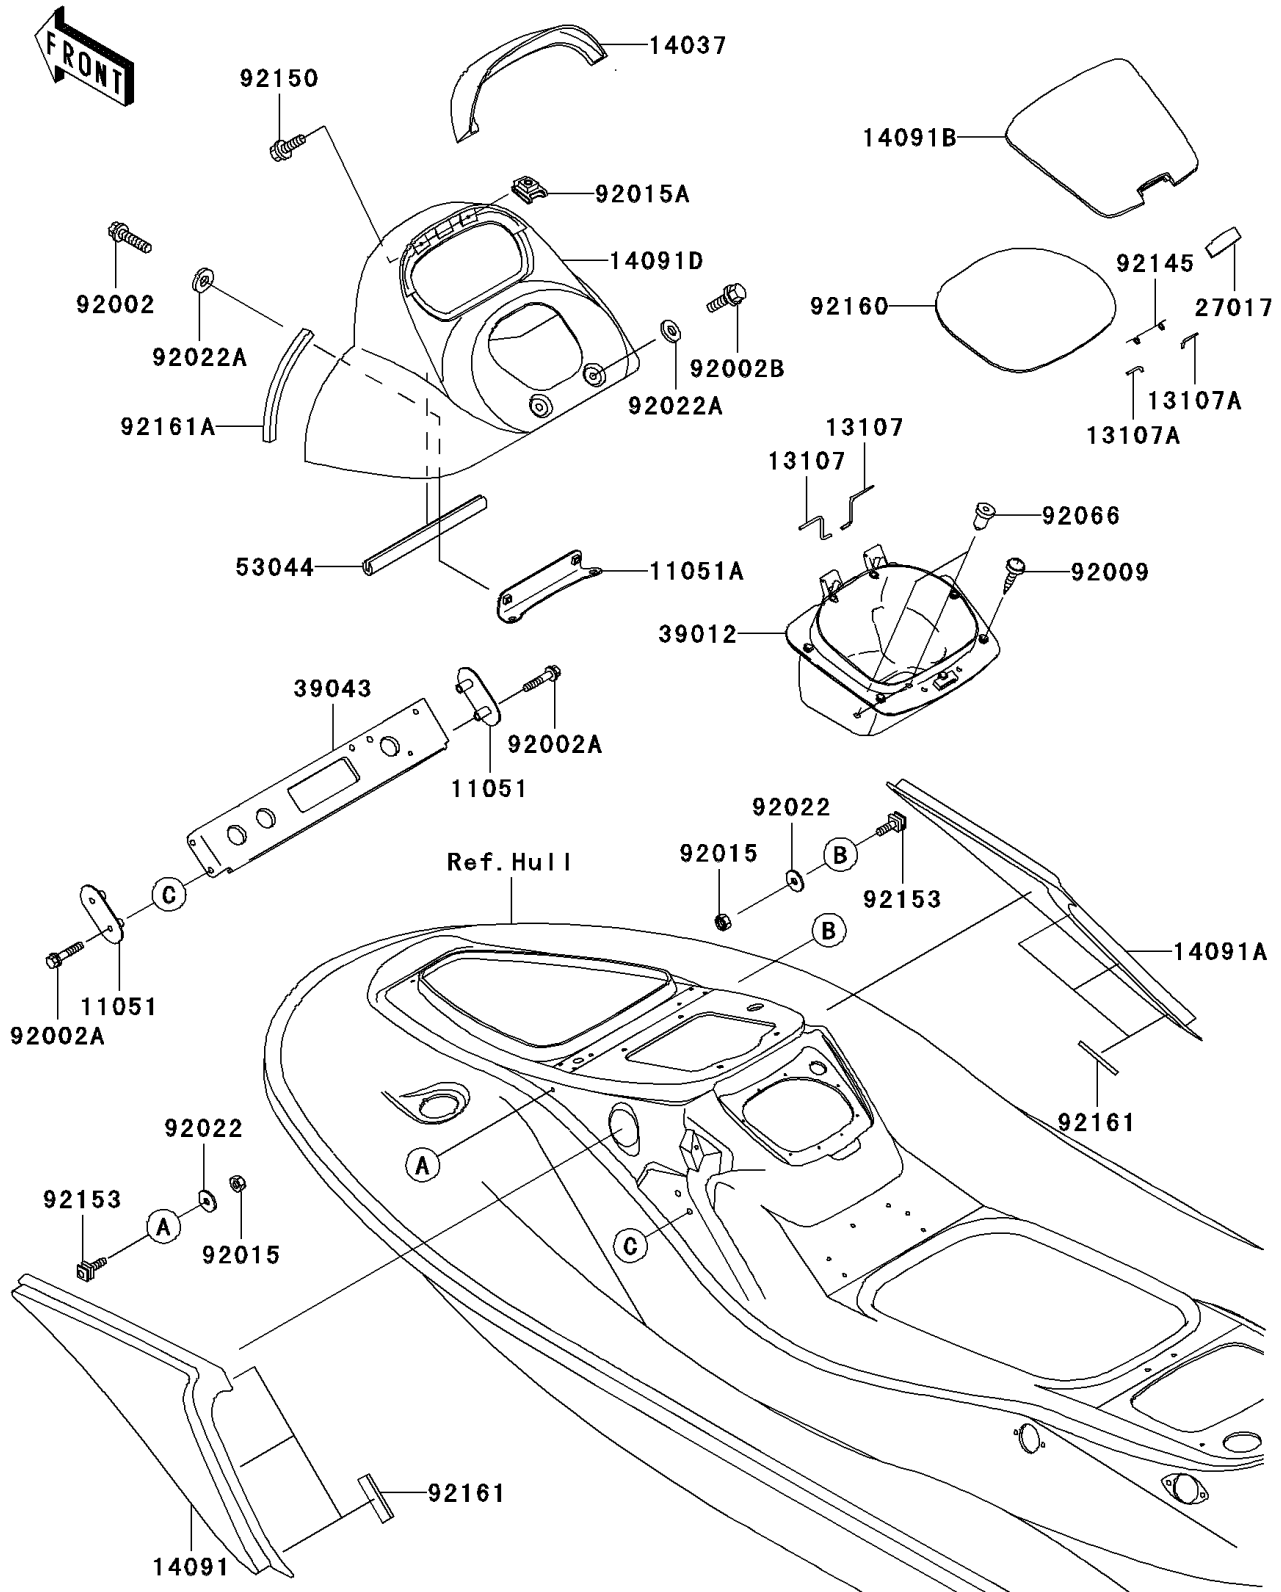

## 2005 JET SKI® STX®-12F PARTS DIAGRAM

Hull Middle Fittings

F3136

## 2005 JET SKI® STX®-12F PARTS LIST

Hull Middle Fittings

ITEM NAME	PART NUMBER	QUANTITY
BRACKET,CROSSMEMBER (Ref # 11051)	11051-3782	1
BRACKET (Ref # 11051A)	11051-3811	1
SHAFT (Ref # 13107)	13107-3761	1
SHAFT (Ref # 13107A)	13107-3769	1
SCREEN,METER,F.S.BLACK (Ref # 14037)	14037-3709-378	1
COVER,SIDE,LH,C.GOLD (Ref # 14091)	14091-3708-368	1
COVER,SIDE,RH,C.GOLD (Ref # 14091A)	14091-3709-368	1
COVER,CENTER STORAGE,J.WHITE (Ref # 14091B)	14091-3710-8C	1
COVER,HANDLE,F.S.BLACK (Ref # 14091D)	14091-3770-378	1
LOCK,CENTER STORAGE (Ref # 27017)	27017-3725	1
CASE-STORAGE (Ref # 39012)	39012-3735	1
CROSSMEMBER-COMP (Ref # 39043)	39043-3703	1
TRIM,L=180 (Ref # 53044)	53044-3755	1
BOLT,6X25 (Ref # 92002)	92002-3714	1
BOLT,6X30 (Ref # 92002A)	92002-3726	1
BOLT,6X12 (Ref # 92002B)	92002-3763	1
SCREW,TAPPING,5X20 (Ref # 92009)	92009-3716	1
NUT,LOCK,5MM (Ref # 92015)	92015-3798	1
NUT,CLIP,5MM (Ref # 92015A)	92015-3830	1
WASHER,5X16X1.5 (Ref # 92022)	92022-3041	1
WASHER,6.5X20X1.5 (Ref # 92022A)	92022-3710	1
PLUG (Ref # 92066)	92066-3773	1
SPRING (Ref # 92145)	92145-3711	1
BOLT,5X16 (Ref # 92150)	92150-3778	1
BOLT,5MM (Ref # 92153)	92153-3703	1
DAMPER (Ref # 92160)	92160-3933	1
DAMPER (Ref # 92161)	92161-3756	1
DAMPER (Ref # 92161A)	92161-3757	1