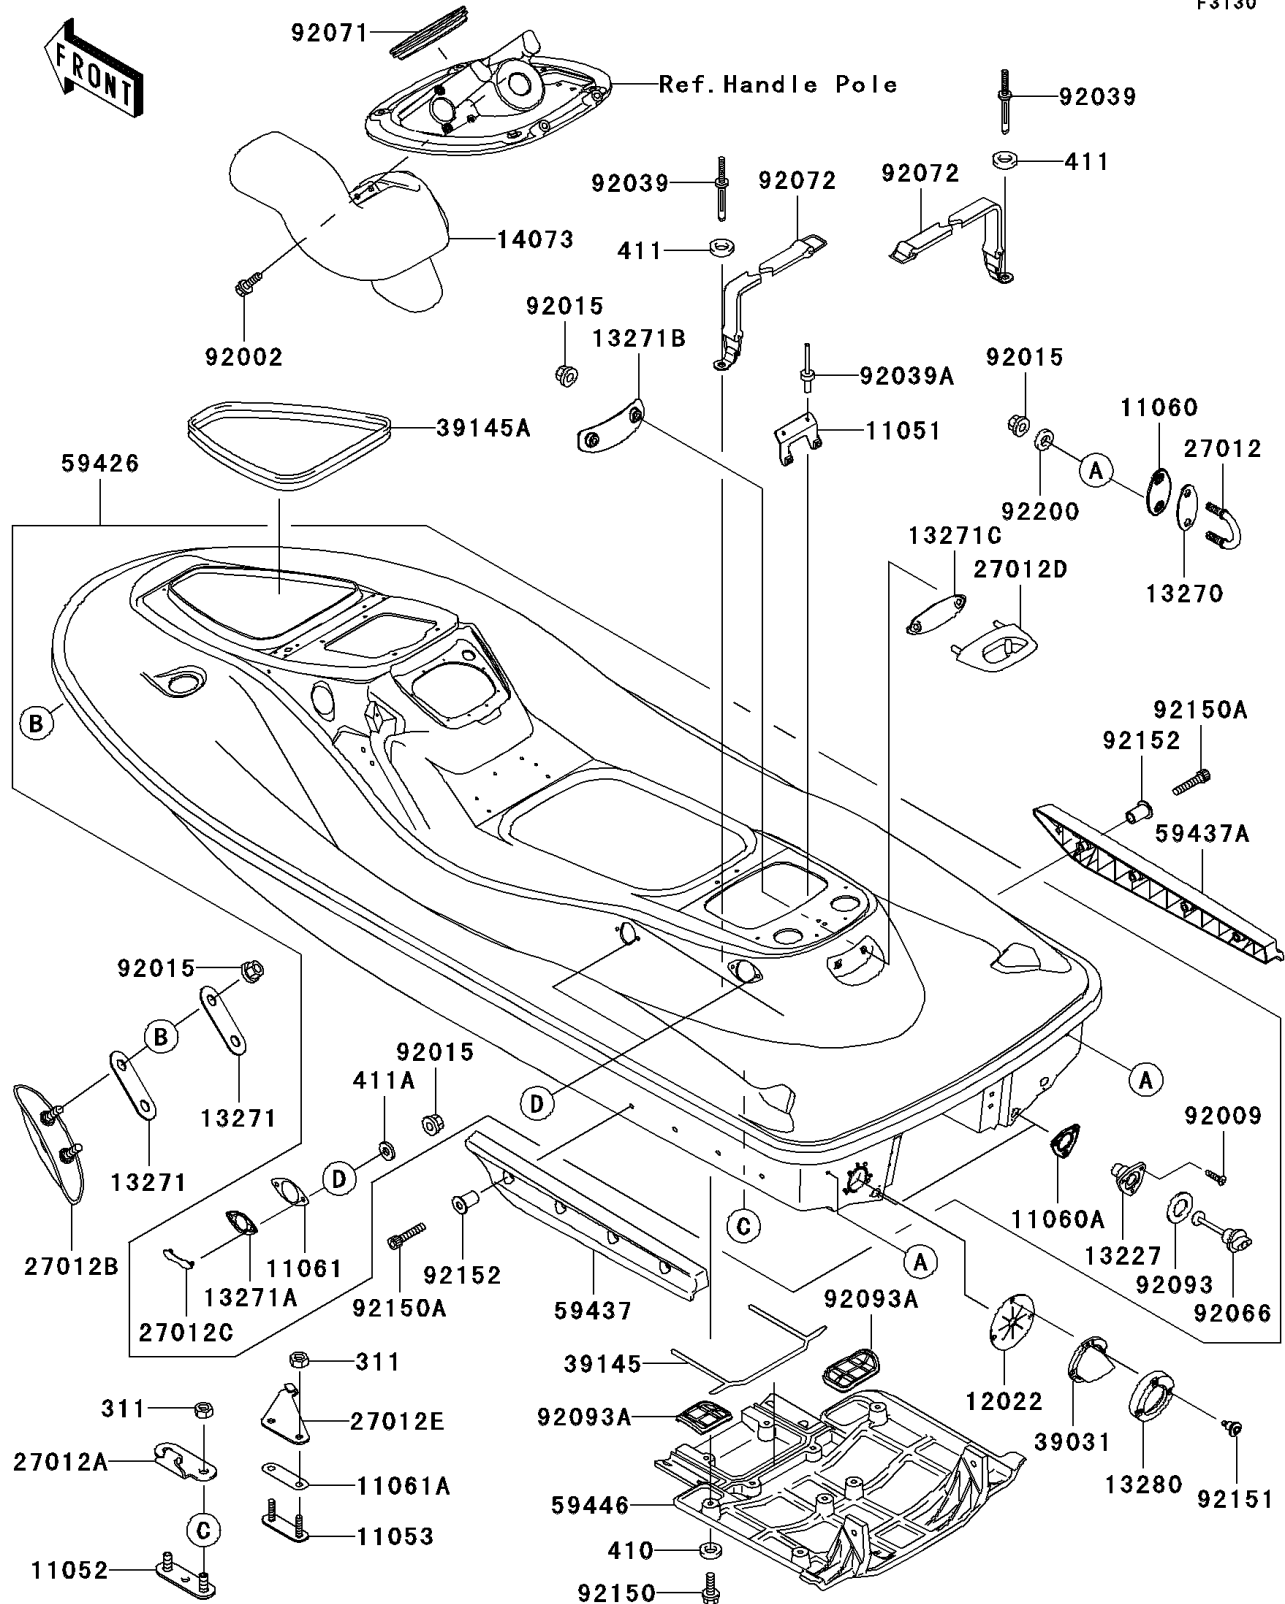

2005 JET SKI® STX®-12F PARTS DIAGRAM

Hull

F3130

2005 JET SKI® STX®-12F PARTS LIST

Hull

ITEM NAME	PART NUMBER	QUANTITY
BRACKET,BREATHER-BILGE (Ref # 11051)	11051-3802	1
BRACKET,RR DUCT (Ref # 11052)	11052-3712	1
BRACKET (Ref # 11053)	11053-3746	1
GASKET,U HOOK,RR (Ref # 11060)	11060-3800	1
GASKET,DRAIN PLUG (Ref # 11060A)	11060-3801	1
GASKET,CARGO HOOK (Ref # 11061)	11061-3730	1
GASKET (Ref # 11061A)	11061-3731	1
VALVE-REED (Ref # 12022)	12022-3712	1
HOUSING,DRAIN PLUG,F.BLACK (Ref # 13227)	13227-3721-6Z	1
PLATE (Ref # 13270)	13270-3860	1
PLATE (Ref # 13271)	13271-3724	1
PLATE,CARGO NET HOOK (Ref # 13271A)	13271-3755	1
PLATE,REAR TOWING HOOK (Ref # 13271B)	13271-3859	1
PLATE (Ref # 13271C)	13271-3889	1
HOLDER,EXHAUST VALVE (Ref # 13280)	13280-3718	1
DUCT (Ref # 14073)	14073-3801	1
HOOK (Ref # 27012)	27012-3797	1
HOOK (Ref # 27012A)	27012-3816	1
HOOK,BOW,F.BLACK (Ref # 27012B)	27012-3822-6Z	1
HOOK,CARGO NET,G.SILVER (Ref # 27012C)	27012-3828-F2	1
HOOK,REAR TOWING,F.BLACK (Ref # 27012D)	27012-3836-6Z	1
HOOK,WATER MUFFLER,RH (Ref # 27012E)	27012-3849	1
CAP-END (Ref # 39031)	39031-3708	1
TRIM-SEAL,JET PUMP COVER (Ref # 39145)	39145-3768	1
TRIM-SEAL,L=1412 (Ref # 39145A)	39145-3787	1
HULL-COMP,J.WHITE (Ref # 59426)	59426-3940-8C	1
STABILIZER,LH,F.BLACK (Ref # 59437)	59437-3735-6Z	1
STABILIZER,RH,F.BLACK (Ref # 59437A)	59437-3736-6Z	1
COVER-JET PUMP (Ref # 59446)	59446-3758	1