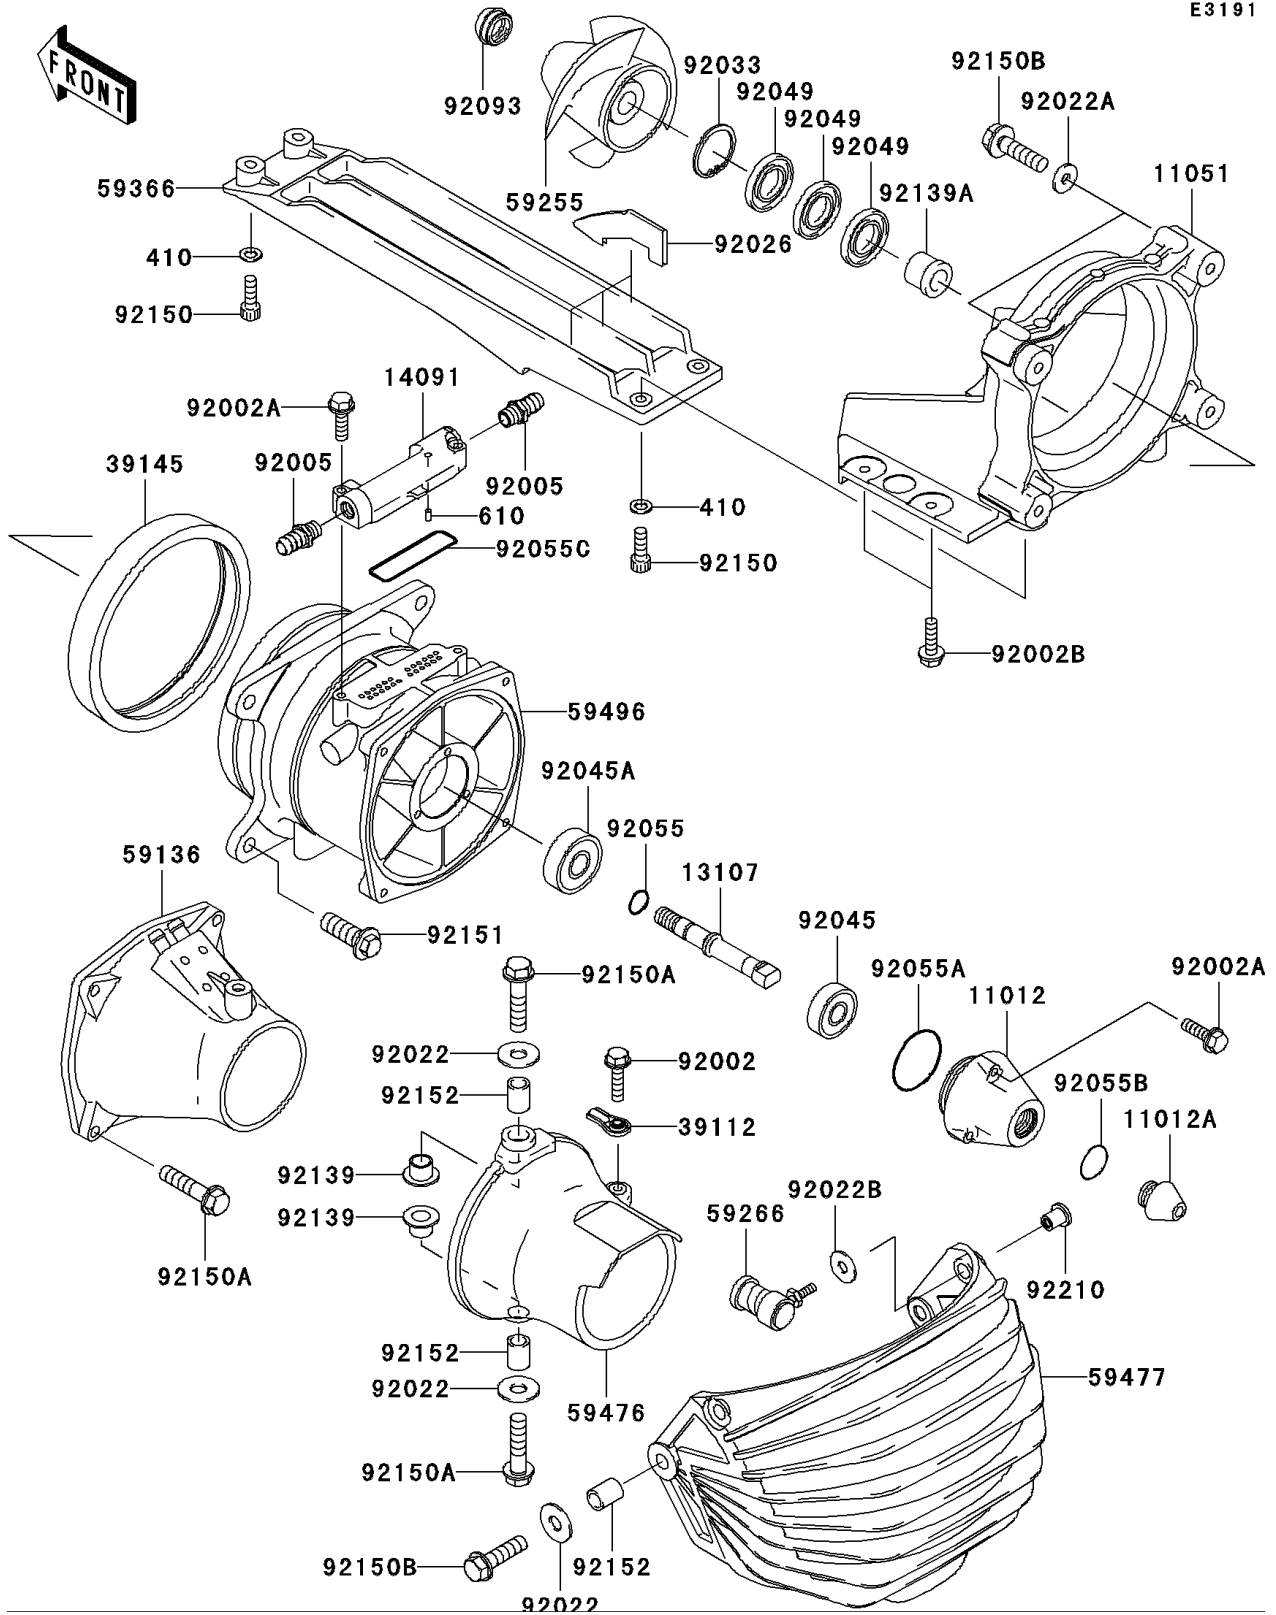

2005 JET SKI® STX®-12F PARTS DIAGRAM

Jet Pump

E3191

2005 JET SKI® STX®-12F PARTS LIST

Jet Pump

ITEM NAME	PART NUMBER	QUANTITY
CAP (Ref # 11012)	11012-3785	1
CAP (Ref # 11012A)	11012-3786	1
BRACKET (Ref # 11051)	11051-3763	1
SHAFT,JETPUMP (Ref # 13107)	13107-3752	1
COVER,VANE GUIDE (Ref # 14091)	14091-3754	1
RODEND-TIE (Ref # 39112)	39112-3703	1
TRIM-SEAL (Ref # 39145)	39145-3742	1
WASHER-PLAIN-SMALL,6MM (Ref # 410)	410S0600	1
NOZZLE-PUMP (Ref # 59136)	59136-3760	1
IMPELLER-COMP (Ref # 59255)	59255-3728	1
JOINT-BALL (Ref # 59266)	59266-3707	1
GRATE (Ref # 59366)	59366-3719	1
NOZZLE-STRG (Ref # 59476)	59476-3742	1
BUCKET-REVERSE (Ref # 59477)	59477-3710	1
VANE-GUIDE (Ref # 59496)	59496-3756	1
BOLT,6X25 (Ref # 92002)	92002-3714	1
BOLT,6X30 (Ref # 92002A)	92002-3726	1
BOLT,6X20 (Ref # 92002B)	92002-3755	1
FITTING (Ref # 92005)	92005-3714	1
WASHER,PLAIN (Ref # 92022)	92022-3026	1
WASHER,8.4X23X2.5 (Ref # 92022A)	92022-3744	1
WASHER (Ref # 92022B)	92022-567	1
SPACER (Ref # 92026)	92026-3742	1
RING-SNAP (Ref # 92033)	92033-3730	1
BEARING-BALL,62022RD (Ref # 92045)	92045-3721	1
BEARING-BALL,6303R-6 (Ref # 92045A)	92045-3740	1
SEAL-OIL (Ref # 92049)	92049-3739	1
RING-O,13.0X1.9 (Ref # 92055)	92055-1011	1
RING-O (Ref # 92055A)	92055-3741	1

2005 JET SKI® STX®-12F PARTS LIST

Jet Pump

ITEM NAME	PART NUMBER	QUANTITY
RING-0 (Ref # 92055B)	92055-3744	1
RING-0,70.2X74.0X1.90 (Ref # 92055C)	92055-3765	1
SEAL (Ref # 92093)	92093-3749	1
BUSHING (Ref # 92139)	92139-3701	1
BUSHING (Ref # 92139A)	92139-3715	1
BOLT,SOCKET,6X18 (Ref # 92150)	92150-3775	1
BOLT,8X35 (Ref # 92150A)	92150-3792	1
BOLT,FLANGED,8X30 (Ref # 92150B)	92150-3803	1
BOLT,10X30 (Ref # 92151)	92151-3706	1
COLLAR,8.2X11.8X15 (Ref # 92152)	92152-3703	1
NUT,6MM (Ref # 92210)	92210-3765	1
ROLLER,4X8 (Ref # 610)	610A0408	1