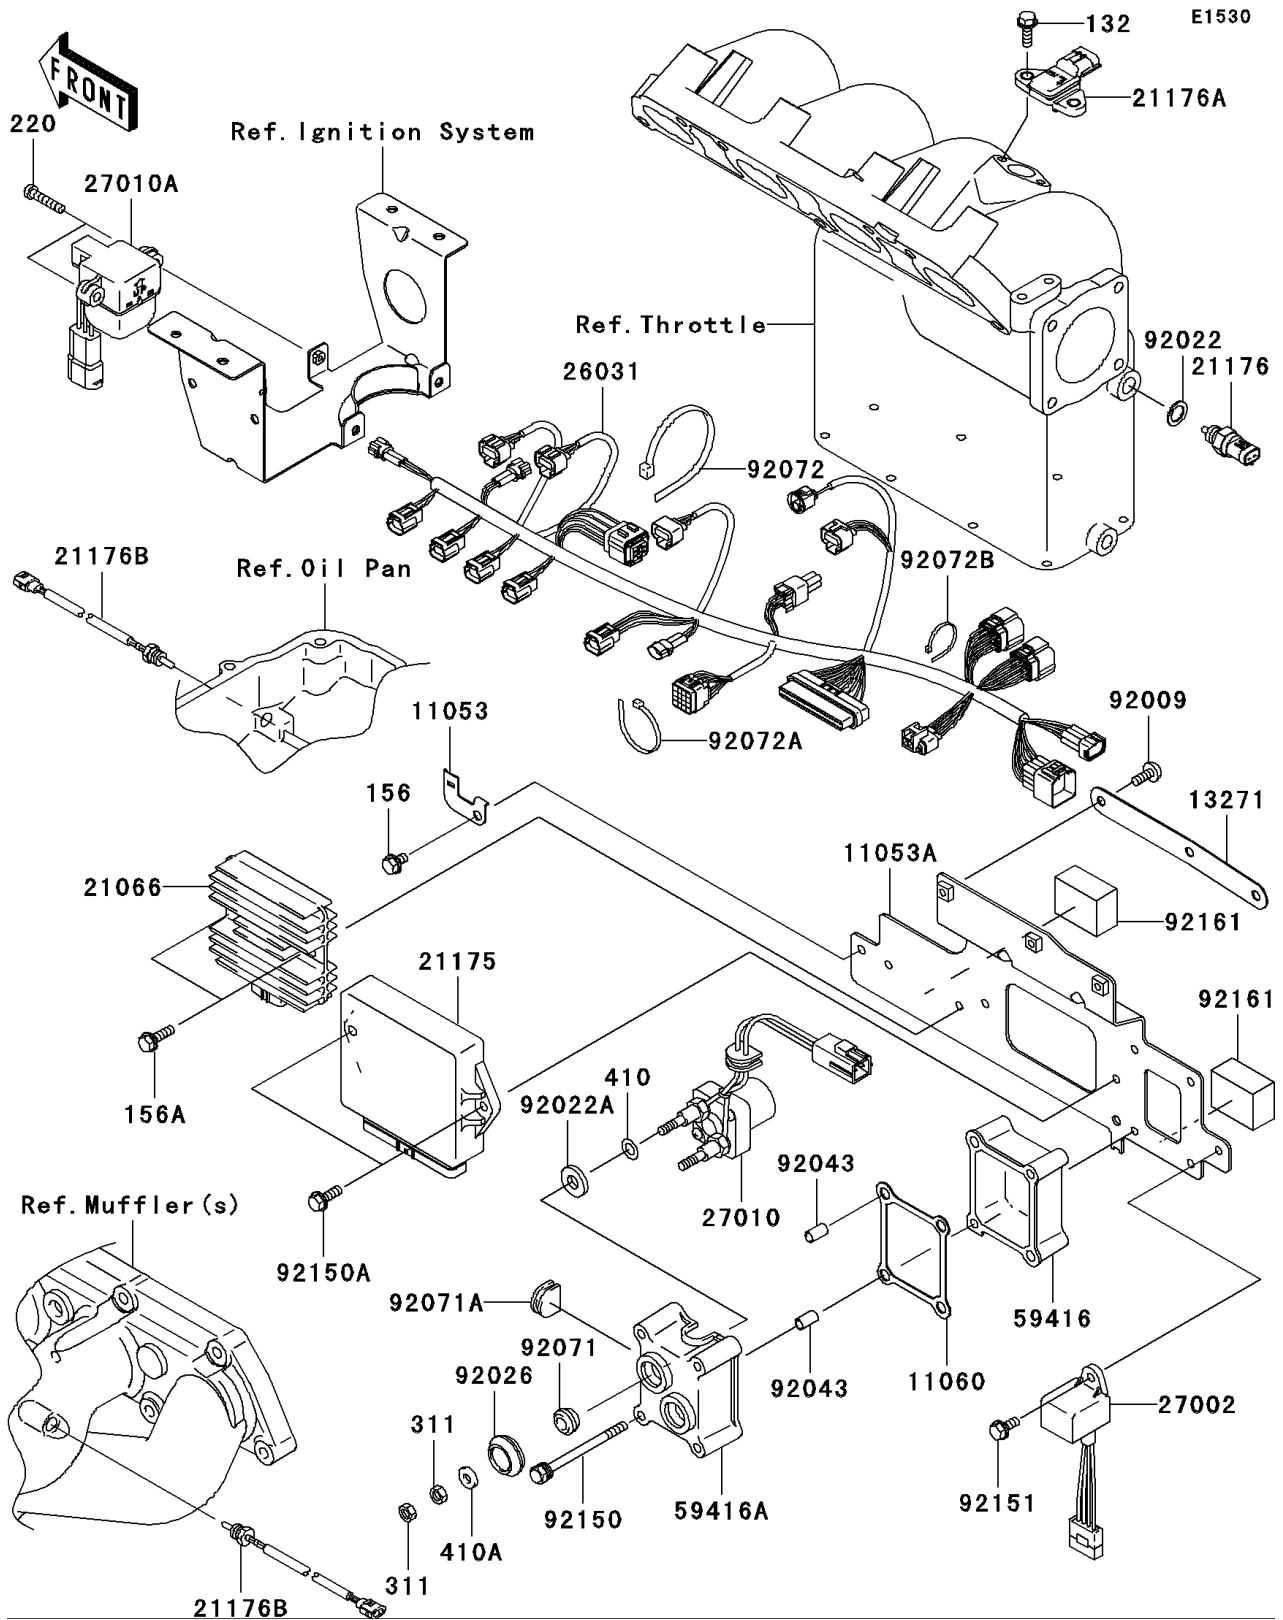

2005 JET SKI® STX®-12F PARTS DIAGRAM

Fuel Injection

2005 JET SKI® STX®-12F PARTS LIST

Fuel Injection

ITEM NAME	PART NUMBER	QUANTITY
BRACKET,FUSE (Ref # 11053)	11053-3724	1
BRACKET,SWITCH (Ref # 11053A)	11053-3774	1
GASKET (Ref # 11060)	11060-3709	1
BOLT-FLANGED-SMALL,6X18 (Ref # 132)	132Y0618	1
PLATE (Ref # 13271)	13271-3842	1
BOLT-WP,6X10 (Ref # 156)	156R0610	1
BOLT-WP,6X20 (Ref # 156A)	156R0620	1
REGULATOR-VOLTAGE (Ref # 21066)	21066-3718	1
CONTROL UNIT-ELECTRONIC (Ref # 21175)	21175-3729	1
SENSOR,AIR TEMPERATURE (Ref # 21176)	21176-1086	1
SENSOR,PRESSURE (Ref # 21176A)	21176-3755	1
SENSOR,WATER TEMP (Ref # 21176B)	21176-3758	1
SCREW-PAN-CROSS,4X20 (Ref # 220)	220R0420	1
HARNESS (Ref # 26031)	26031-3717	1
RELAY-ASSY (Ref # 27002)	27002-3703	1
SWITCH (Ref # 27010)	27010-3777	1
SWITCH,SENSOR (Ref # 27010A)	27010-3785	1
NUT-HEX,6MM (Ref # 311)	311R0600	1
WASHER-PLAIN-SMALL,10MM (Ref # 410)	410B1000	1
WASHER-PLAIN-SMALL,6MM (Ref # 410A)	410S0600	1
CASE-ELECTRIC (Ref # 59416)	59416-3710	1
CASE-ELECTRIC (Ref # 59416A)	59416-3711	1
SCREW,6X15 (Ref # 92009)	92009-3830	1
WASHER,12X18X1.0 (Ref # 92022)	92022-1211	1
WASHER (Ref # 92022A)	92022-3035	1
SPACER (Ref # 92026)	92026-3703	1
PIN (Ref # 92043)	92043-3715	1
GROMMET (Ref # 92071)	92071-3004	1
GROMMET (Ref # 92071A)	92071-3837	1

2005 JET SKI® STX®-12F PARTS LIST

Fuel Injection

ITEM NAME	PART NUMBER	QUANTITY
BAND,L=365 (Ref # 92072)	92072-1197	1
BAND,L=188 (Ref # 92072A)	92072-1239	1
BAND (Ref # 92072B)	92072-3874	1
BOLT,6X80 (Ref # 92150)	92150-3711	1
BOLT,6X18 (Ref # 92150A)	92150-3729	1
BOLT,6X14 (Ref # 92151)	92151-3788	1
DAMPER (Ref # 92161)	92161-3752	1