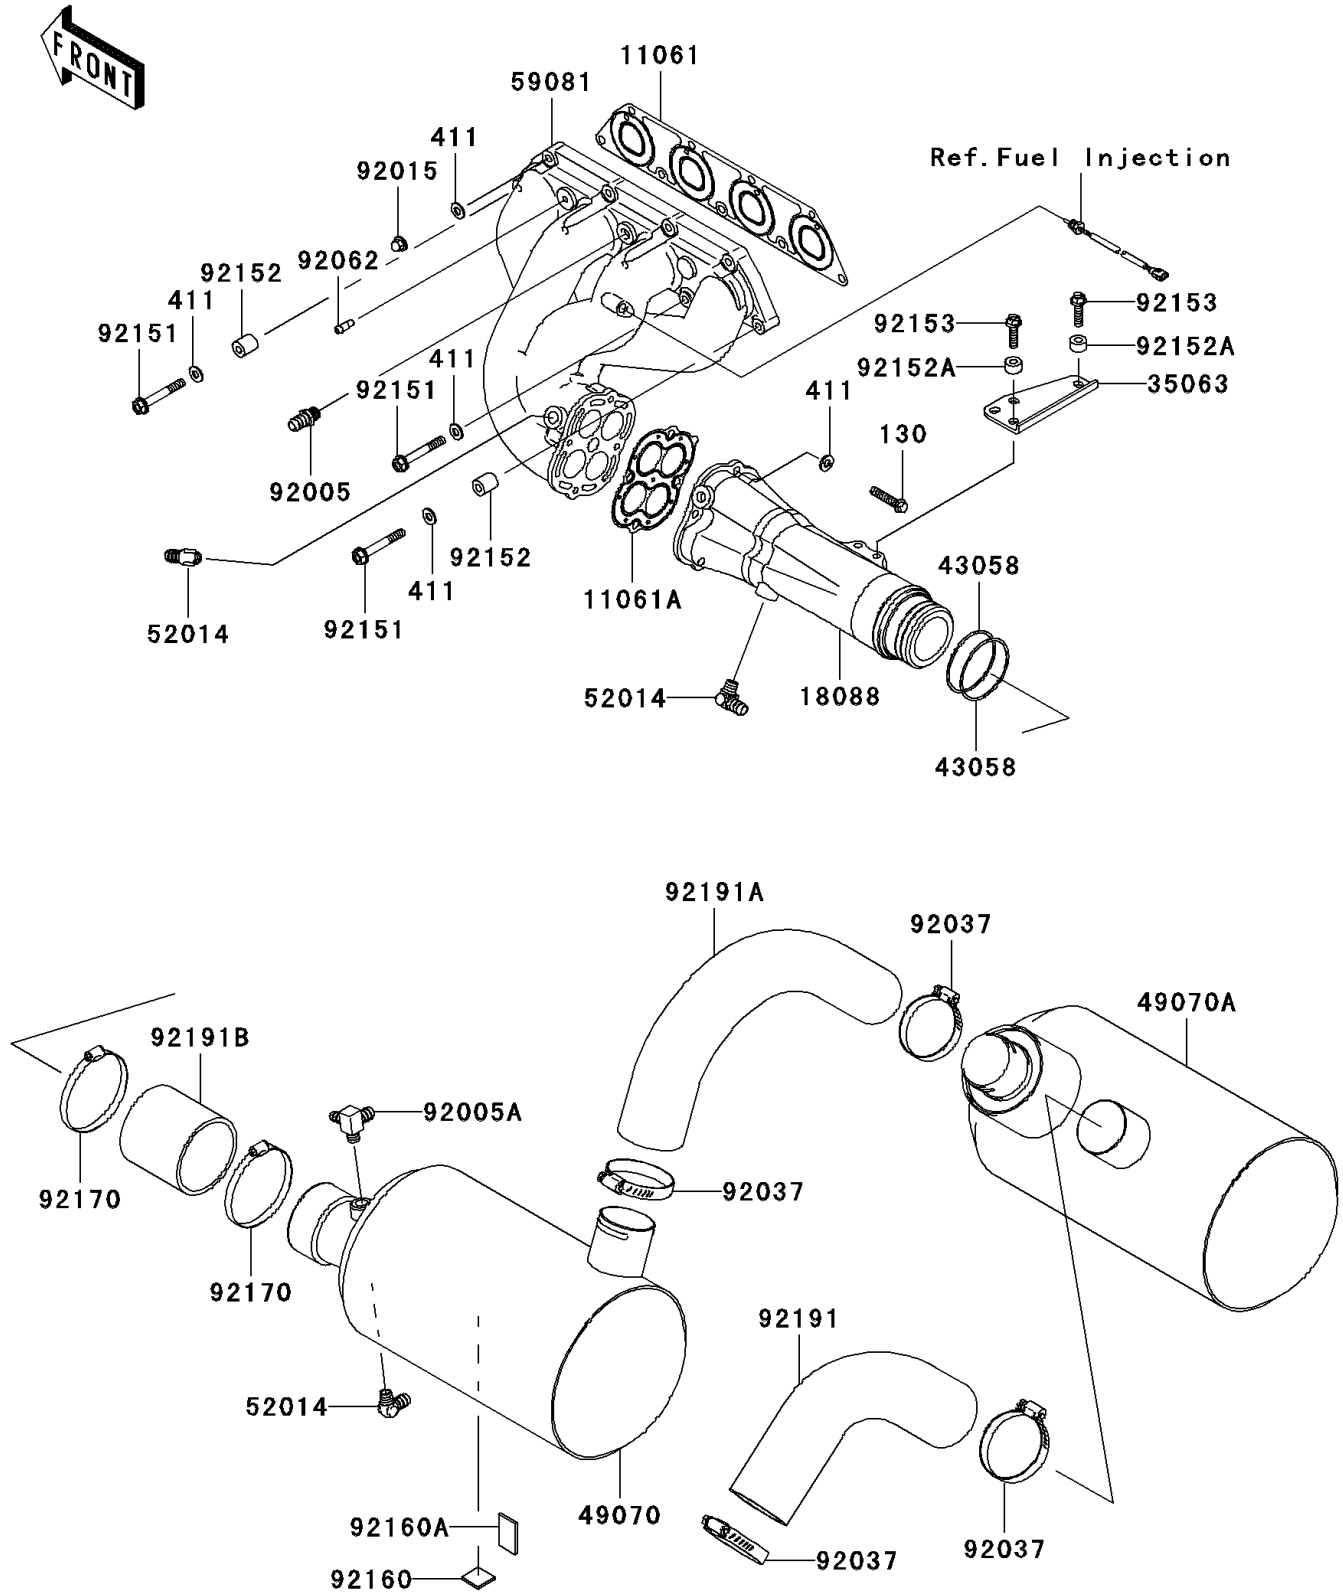

2005 JET SKI® STX®-12F PARTS DIAGRAM

Muffler(s)

E1140

2005 JET SKI® STX®-12F PARTS LIST

Muffler(s)

ITEM NAME	PART NUMBER	QUANTITY
GASKET,MANIFOLD EXHAUST (Ref # 11061)	11061-3713	1
GASKET,PIPE EXHAUST (Ref # 11061A)	11061-3714	1
BOLT-FLANGED,8X40 (Ref # 130)	130Z0840	1
PIPE-EXHAUST (Ref # 18088)	18088-3723	1
STAY (Ref # 35063)	35063-3704	1
WASHER-PLAIN,8MM (Ref # 411)	411S0800	1
RING,GASKET (Ref # 43058)	43058-3733	1
MUFFLER-COMP (Ref # 49070)	49070-3744	1
MUFFLER-COMP,2ND (Ref # 49070A)	49070-3745	1
ELBOW (Ref # 52014)	52014-3711	1
MANIFOLD-EXHAUST (Ref # 59081)	59081-3741	1
FITTING (Ref # 92005)	92005-3714	1
FITTING (Ref # 92005A)	92005-3743	1
NUT,CAP,8MM (Ref # 92015)	92015-1371	1
CLAMP (Ref # 92037)	92037-3738	1
NOZZLE (Ref # 92062)	92062-3705	1
BOLT,8X60 (Ref # 92151)	92151-3730	1
COLLAR (Ref # 92152)	92152-3736	1
COLLAR,8.2X17X10 (Ref # 92152A)	92152-3740	1
BOLT,FLANGED,8X30 (Ref # 92153)	92153-3722	1
DAMPER,25X25 (Ref # 92160)	92160-3864	1
DAMPER,40X25 (Ref # 92160A)	92160-3865	1
CLAMP (Ref # 92170)	92170-3760	1
TUBE,RR (Ref # 92191)	92191-3984	1
TUBE,FR (Ref # 92191A)	92191-3985	1
TUBE,PIPE EX-MUFFLER (Ref # 92191B)	92191-3986	1