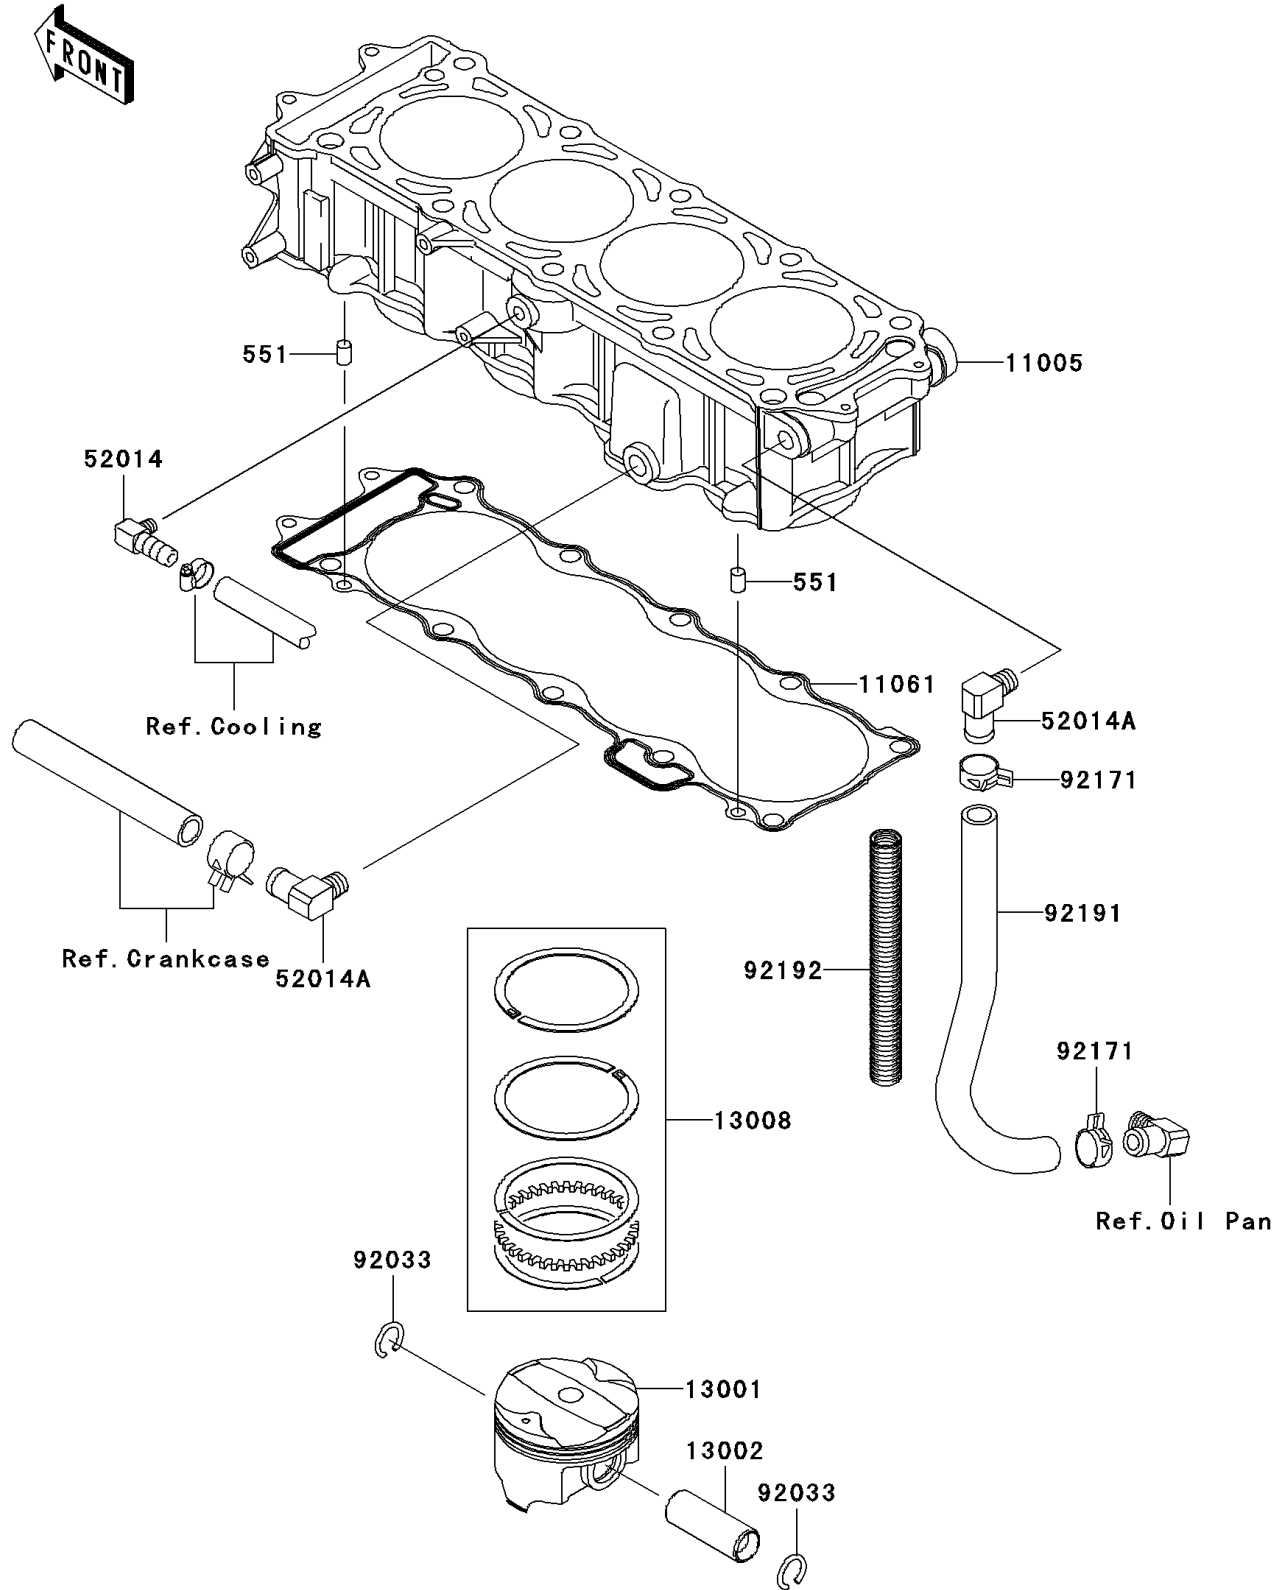

2005 JET SKI® STX®-12F PARTS DIAGRAM

Cylinder/Piston(s)

E1120

2005 JET SKI® STX®-12F PARTS LIST

Cylinder/Piston(s)

ITEM NAME	PART NUMBER	QUANTITY
CYLINDER-ENGINE (Ref # 11005)	11005-3758	1
GASKET,CYLINDER BASE (Ref # 11061)	11061-3708	1
PISTON-ENGINE (Ref # 13001)	13001-3736	1
PIN-PISTON (Ref # 13002)	13002-3709	1
RING-SET-PISTON (Ref # 13008)	13008-1196	1
ELBOW (Ref # 52014)	52014-3708	1
ELBOW (Ref # 52014A)	52014-3717	1
PIN-DOWEL (Ref # 551)	551R0812	1
RING-SNAP (Ref # 92033)	92033-1188	1
CLAMP,TUBE (Ref # 92171)	92171-3710	1
TUBE,BREATHER (Ref # 92191)	92191-3983	1
TUBE,19.5X23.8X170 (Ref # 92192)	92192-3702	1