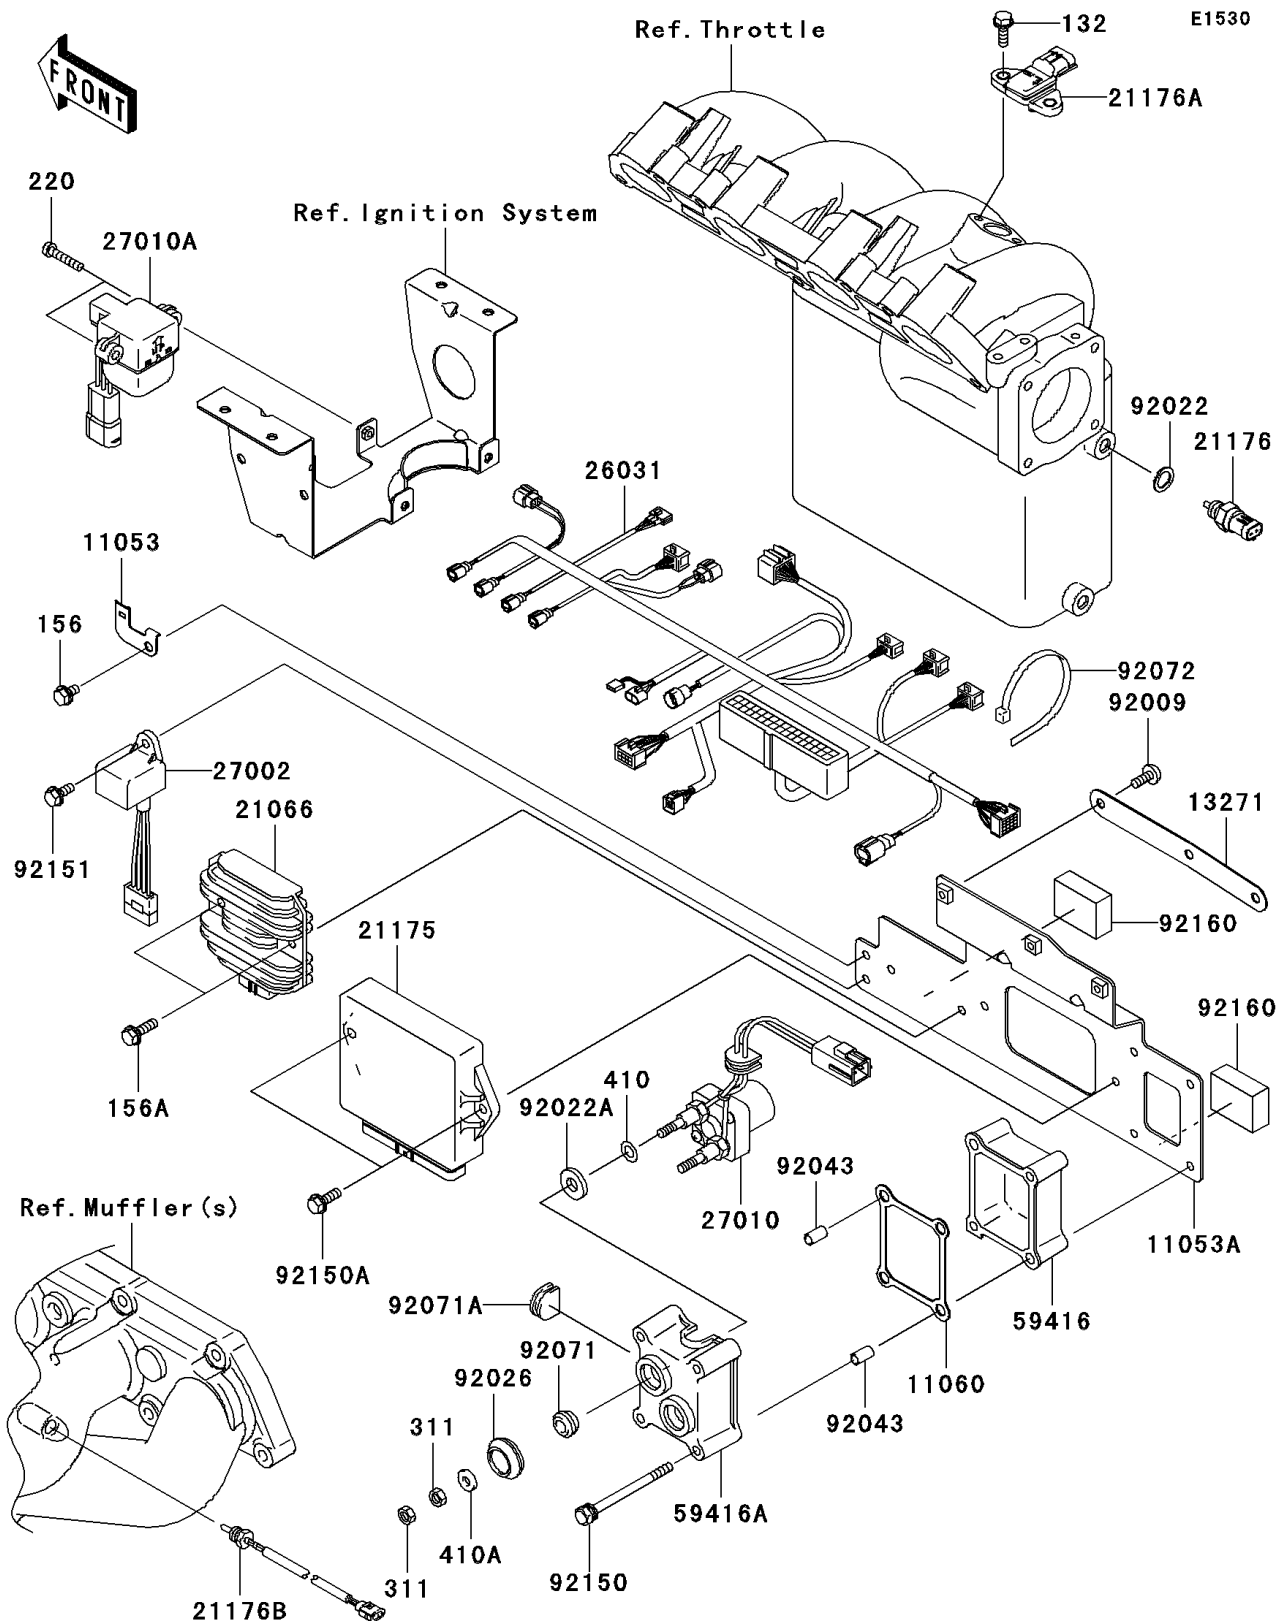

## 2003 JET SKI® STX®-12F PARTS DIAGRAM

Fuel Injection(JT1200-B1)

## 2003 JET SKI® STX®-12F PARTS LIST

Fuel Injection(JT1200-B1)

ITEM NAME	PART NUMBER	QUANTITY
BRACKET,FUSE (Ref # 11053)	11053-3724	1
BRACKET,SWITCH (Ref # 11053A)	11053-3753	1
GASKET (Ref # 11060)	11060-3709	1
BOLT-FLANGED-SMALL (Ref # 132)	132Y0618	1
PLATE (Ref # 13271)	13271-3842	1
BOLT-WP (Ref # 156)	156R0610	1
BOLT-WP,6X20 (Ref # 156A)	156R0620	1
REGULATOR-VOLTAGE (Ref # 21066)	21066-3717	1
CONTROL UNIT-ELECTRONIC (Ref # 21175)	21175-3725	1
SENSOR,AIR TEMPERATURE (Ref # 21176)	21176-1086	1
SENSOR,PRESSURE (Ref # 21176A)	21176-3755	1
SENSOR,WATER TEMP (Ref # 21176B)	21176-3758	1
SCREW-PAN-CROSS (Ref # 220)	220R0420	1
HARNESS (Ref # 26031)	26031-3703	1
RELAY-ASSY (Ref # 27002)	27002-3702	1
SWITCH (Ref # 27010)	27010-3777	1
SWITCH,SENSOR (Ref # 27010A)	27010-3778	1
NUT-HEX,6MM (Ref # 311)	311R0600	1
WASHER-PLAIN-SMALL,10MM (Ref # 410)	410B1000	1
WASHER-PLAIN-SMALL,6MM (Ref # 410A)	410S0600	1
CASE-ELECTRIC (Ref # 59416)	59416-3710	1
CASE-ELECTRIC (Ref # 59416A)	59416-3711	1
SCREW,6X15 (Ref # 92009)	92009-3830	1
WASHER (Ref # 92022)	92022-1211	1
WASHER (Ref # 92022A)	92022-3035	1
SPACER (Ref # 92026)	92026-3703	1
PIN (Ref # 92043)	92043-3715	1
GROMMET (Ref # 92071)	92071-3004	1
GROMMET (Ref # 92071A)	92071-3837	1

## 2003 JET SKI® STX®-12F PARTS LIST

Fuel Injection(JT1200-B1)

ITEM NAME	PART NUMBER	QUANTITY
BAND,L=368.3 (Ref # 92072)	92072-3872	1
BOLT,6X80 (Ref # 92150)	92150-3711	1
BOLT,6X18 (Ref # 92150A)	92150-3729	1
BOLT,6X14 (Ref # 92151)	92151-3788	1
DAMPER (Ref # 92160)	92160-1184	1