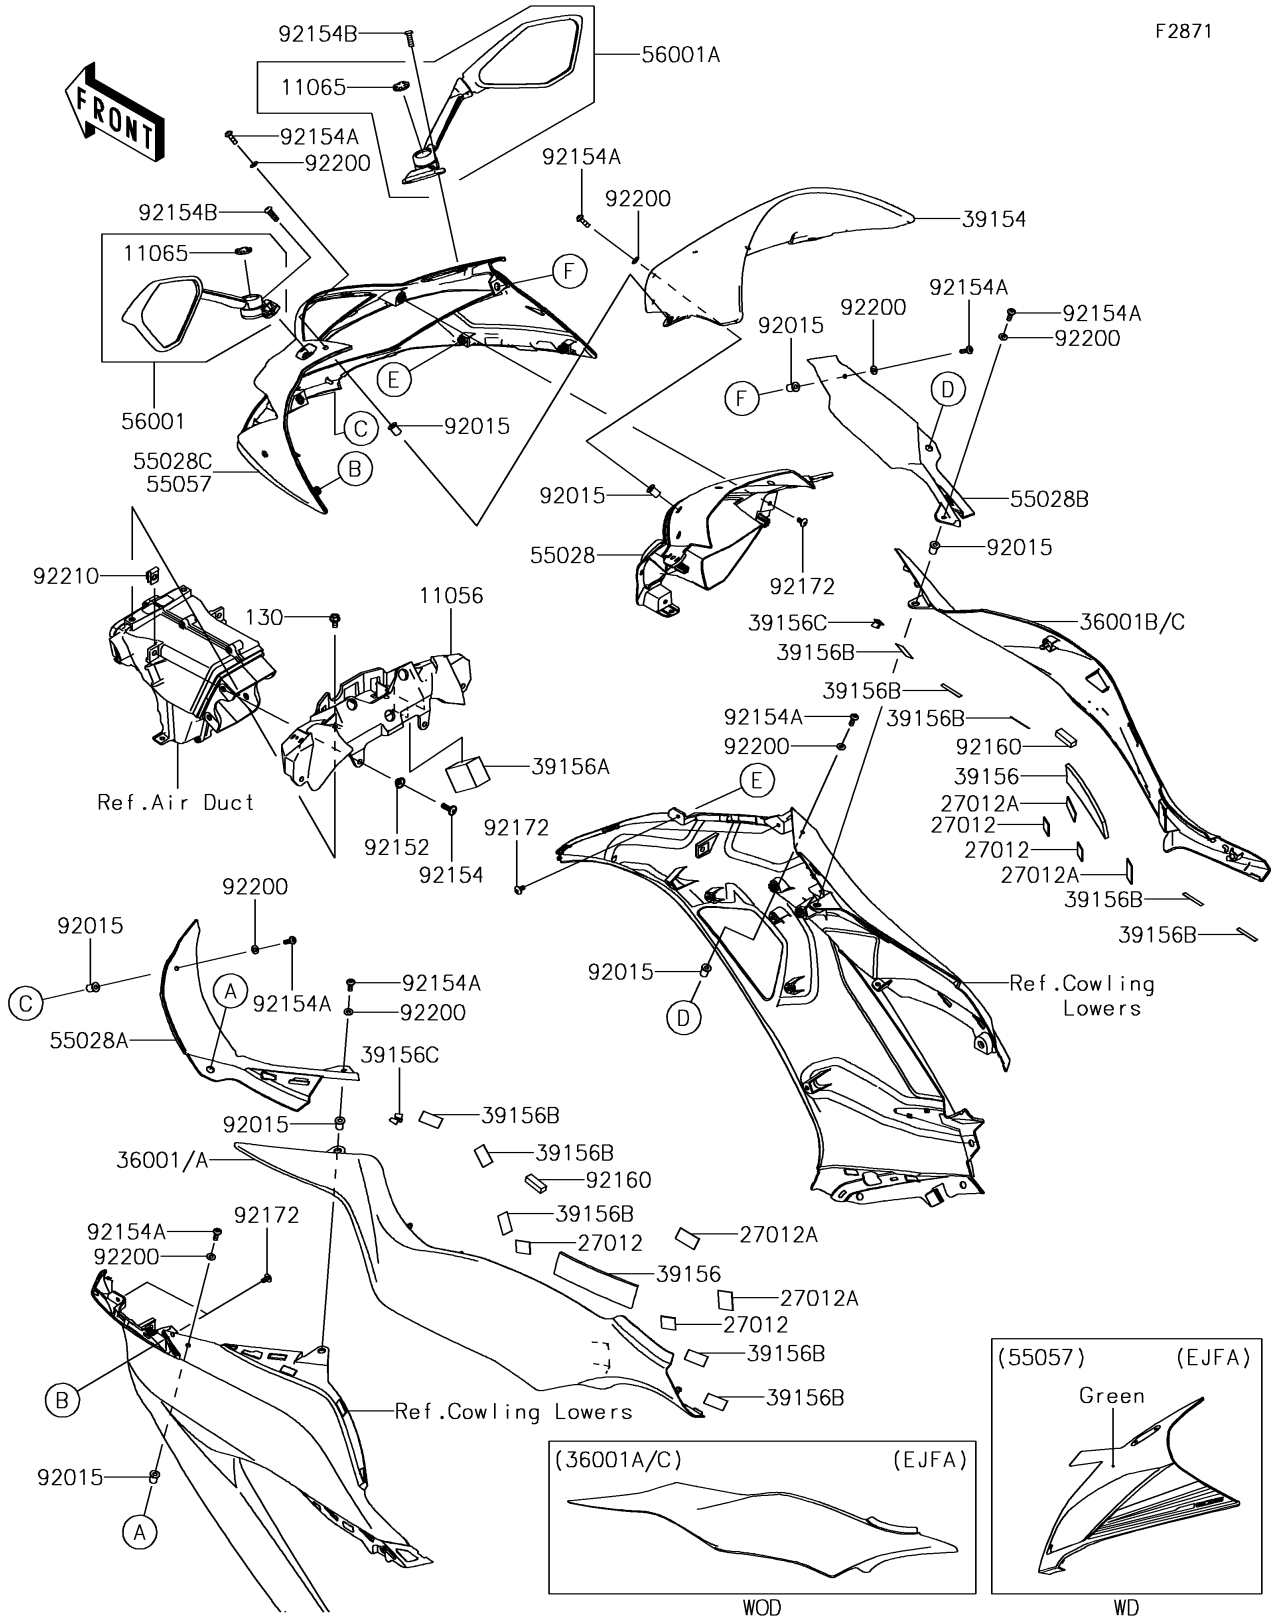

2018 NINJA® ZX™-6R PARTS DIAGRAM

Cowling

F2871

2018 NINJA® ZX™-6R PARTS LIST

Cowling

ITEM NAME	PART NUMBER	QUANTITY
BRACKET,METER (Ref # 11056)	11056-1959	1
CAP,MIRROR (Ref # 11065)	11065-0945	1
BOLT-FLANGED,6X12 (Ref # 130)	130BB0612	1
HOOK,20X20X3.0 (Ref # 27012)	27012-0742	1
HOOK (Ref # 27012A)	27012-0751	1
COVER-SIDE,LH,M.M.F.SILVER (Ref # 36001)	36001-0594-60S	1
COVER-SIDE,RH,M.M.F.SILVER (Ref # 36001B)	36001-0595-60S	1
WINDSHIELD (Ref # 39154)	39154-0030	1
PAD (Ref # 39156)	39156-0536	1
PAD,35X25X50 (Ref # 39156A)	39156-0976	1
PAD,15X30X0.2 (Ref # 39156B)	39156-0979	1
PAD,10X30X0.2 (Ref # 39156C)	39156-0980	1
COWLING,UPP,CNT (Ref # 55028)	55028-0443	1
COWLING,INNER,LH (Ref # 55028A)	55028-0454	1
COWLING,INNER,RH (Ref # 55028B)	55028-0455	1
COWLING,UPP,M.M.F.SILVER (Ref # 55028C)	55028-0506-60S	1
MIRROR-ASSY,LH (Ref # 56001)	56001-0245	1
MIRROR-ASSY,RH (Ref # 56001A)	56001-0246	1
NUT,WELL,5MM (Ref # 92015)	92015-1757	1
COLLAR (Ref # 92152)	92152-0224	1
BOLT,SOCKET,6X18 (Ref # 92154)	92154-0139	1
BOLT,SOCKET,5X16 (Ref # 92154A)	92154-0209	1
BOLT,SOCKET,6X22 (Ref # 92154B)	92154-0402	1
DAMPER (Ref # 92160)	92160-1183	1
SCREW,TAPPING,5X10 (Ref # 92172)	92172-0262	1
WASHER,NYLONE,5.3X11.5X0.5 (Ref # 92200)	92200-0006	1
NUT (Ref # 92210)	92210-0130	1