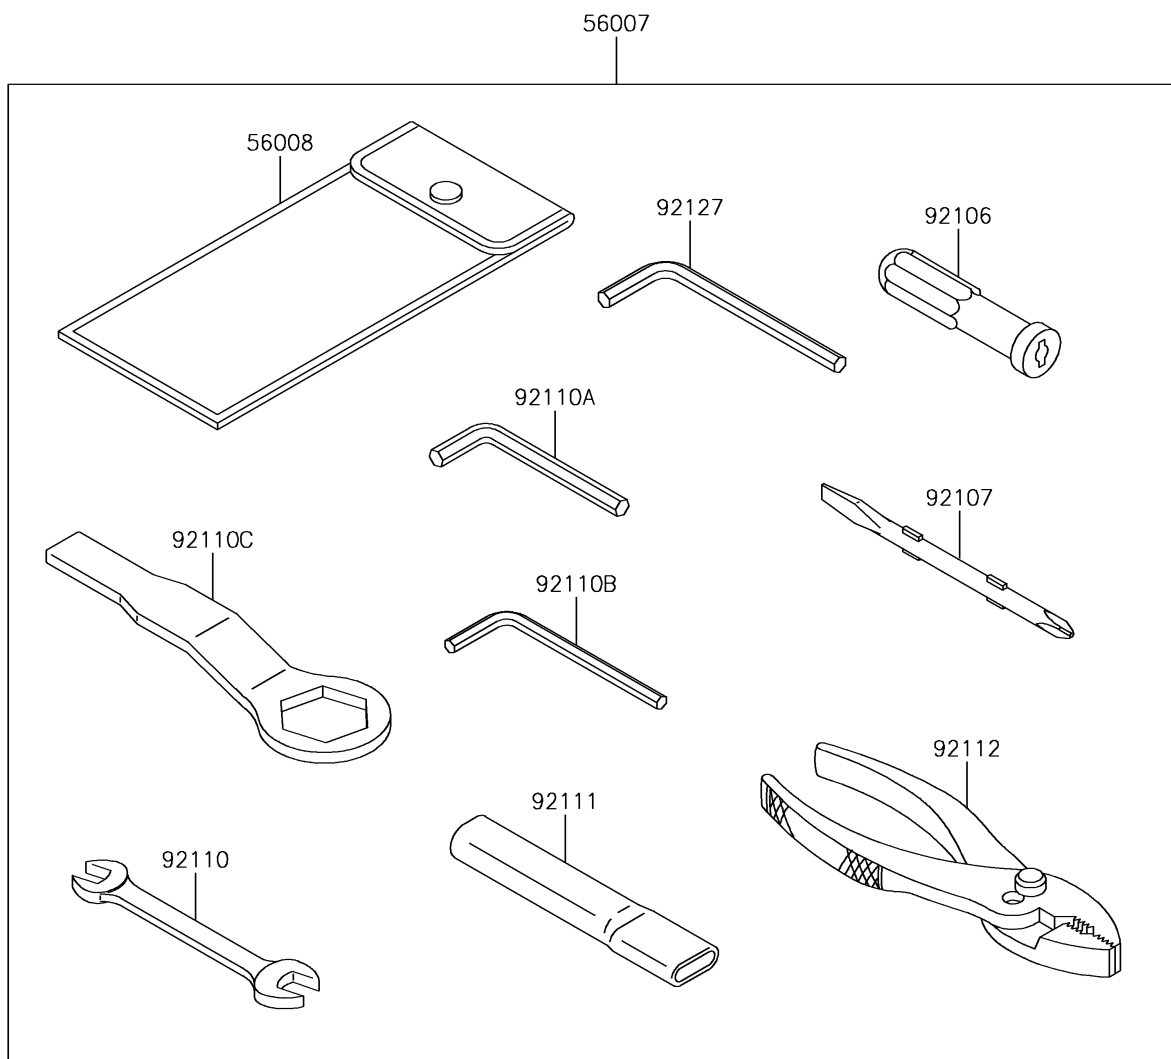

## 2018 NINJA® ZX™-6R PARTS DIAGRAM

Owner's Tools

F2810

## 2018 NINJA® ZX™-6R PARTS LIST

Owner's Tools

ITEM NAME	PART NUMBER	QUANTITY
TOOL-KIT (Ref # 56007)	56007-0115	1
BAG,TOOL (Ref # 56008)	56008-0036	1
GASKET-LIQUID,TB1211F,CLEAR (Ref # 92104)	92104-0004	1
GASKET-LIQUID,TB1216B,BLACK (Ref # 92104A)	92104-1064	1
GRIP-SCREW DRIVER (Ref # 92106)	92106-0004	1
TOOL-DRIVER,#2PHILLIPS&SLOT (Ref # 92107)	92107-0019	1
TOOL-WRENCH,OPEN END,10X12 (Ref # 92110)	92110-0564	1
TOOL-WRENCH,ALLEN,5MM (Ref # 92110A)	92110-0566	1
TOOL-WRENCH,ALLEN,4MM (Ref # 92110B)	92110-0567	1
TOOL-WRENCH,BOX END,32MM (Ref # 92110C)	92110-0568	1
TOOL-BAR,WRENCH (Ref # 92111)	92111-0008	1
TOOL-PLIERS (Ref # 92112)	92112-0007	1
TOOL-WRENCH,ALLEN,6MM (Ref # 92127)	92127-003	1