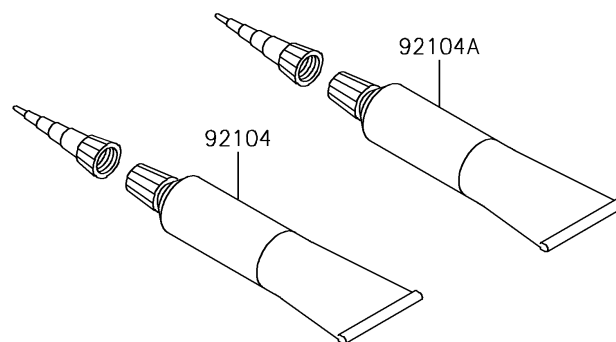

## 2018 NINJA® ZX™-6R PARTS DIAGRAM

Owner's Tools

F2810

## 2018 NINJA® ZX™-6R PARTS LIST

Owner's Tools

ITEM NAME	PART NUMBER	QUANTITY
TOOL-KIT (Ref # 56007)	56007-0115	1
BAG,TOOL (Ref # 56008)	56008-0036	1
GASKET-LIQUID,TB1211F,CLEAR (Ref # 92104)	92104-0004	1
GASKET-LIQUID,TB1216B,BLACK (Ref # 92104A)	92104-1064	1
GRIP-SCREW DRIVER (Ref # 92106)	92106-0004	1
TOOL-DRIVER,#2PHILLIPS&SLOT (Ref # 92107)	92107-0019	1
TOOL-WRENCH,OPEN END,10X12 (Ref # 92110)	92110-0564	1
TOOL-WRENCH,ALLEN,5MM (Ref # 92110A)	92110-0566	1
TOOL-WRENCH,ALLEN,4MM (Ref # 92110B)	92110-0567	1
TOOL-WRENCH,BOX END,32MM (Ref # 92110C)	92110-0568	1
TOOL-BAR,WRENCH (Ref # 92111)	92111-0008	1
TOOL-PLIERS (Ref # 92112)	92112-0007	1
TOOL-WRENCH,ALLEN,6MM (Ref # 92127)	92127-003	1