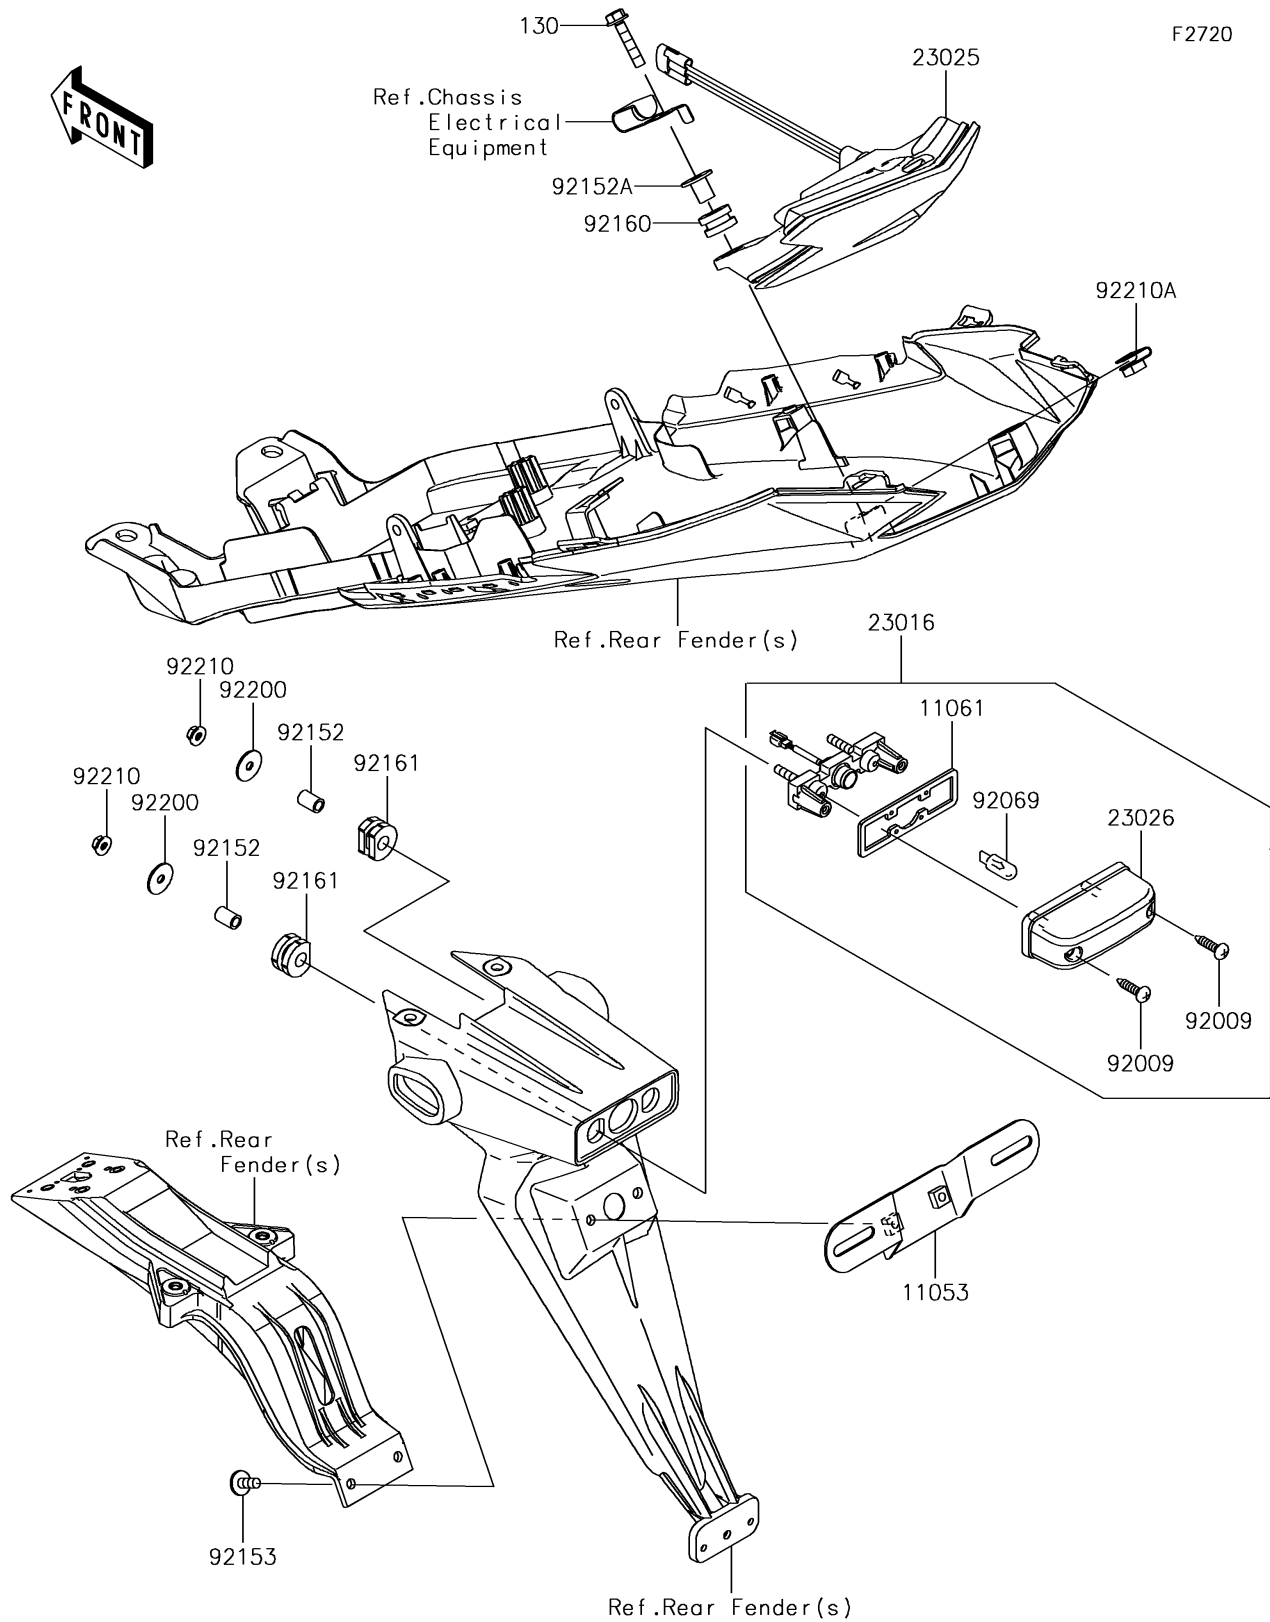

## 2018 NINJA® ZX™-6R PARTS DIAGRAM

Taillight(s)

## 2018 NINJA® ZX™-6R PARTS LIST

Taillight(s)

ITEM NAME	PART NUMBER	QUANTITY
BRACKET,LICENSE (Ref # 11053)	11053-0400	1
GASKET,LICENSE LAMP (Ref # 11061)	11061-0329	1
BOLT-FLANGED,6X30 (Ref # 130)	130BB0630	1
LAMP-ASSY,LICENSE (Ref # 23016)	23016-0020	1
LAMP-TAIL,LED (Ref # 23025)	23025-0371	1
LENS,LICENSE LAMP (Ref # 23026)	23026-0014	1
SCREW,TAPPING,4X16 (Ref # 92009)	92009-1605	1
BULB,12V 5W (Ref # 92069)	92069-1016	1
COLLAR,6X9X13.3 (Ref # 92152)	92152-0617	1
COLLAR (Ref # 92152A)	92152-0703	1
BOLT,SOCKET,6X14 (Ref # 92153)	92153-1446	1
DAMPER,10X20X12 (Ref # 92160)	92160-1167	1
DAMPER (Ref # 92161)	92161-0776	1
WASHER,5.5X20X1.2 (Ref # 92200)	92200-0284	1
NUT,FLANGED,5MM (Ref # 92210)	92210-0007	1
NUT,6MM (Ref # 92210A)	92210-0277	1