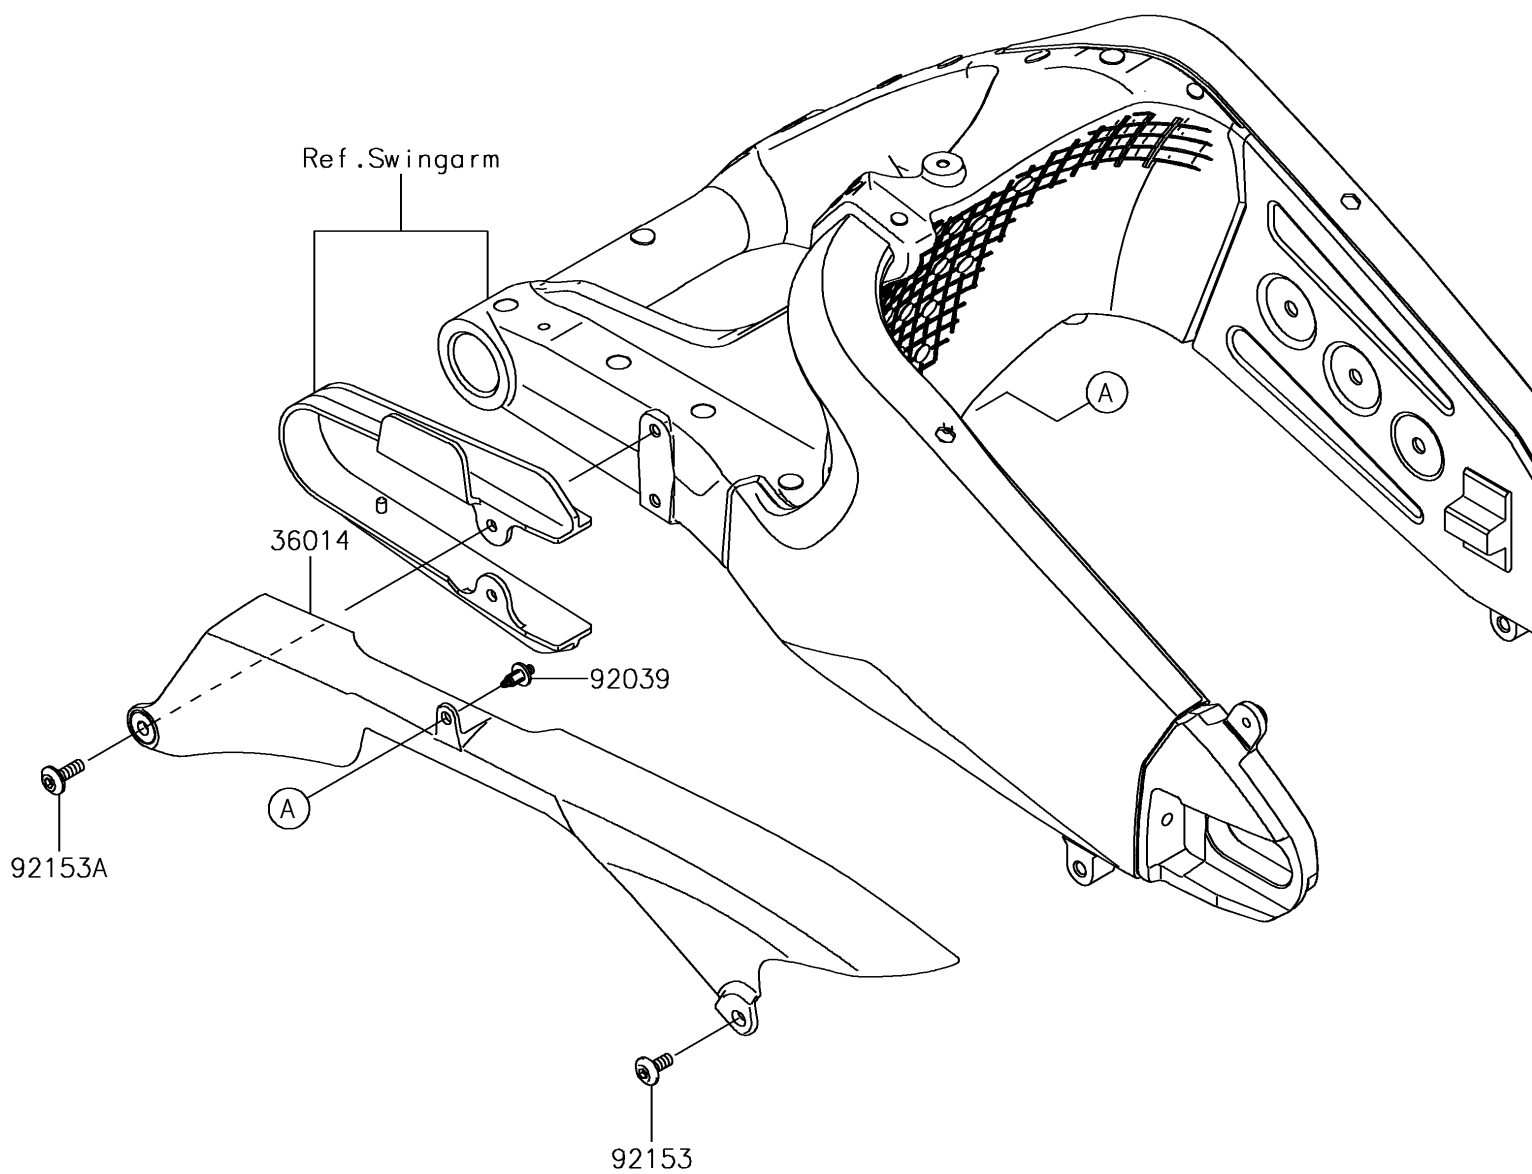

2018 NINJA® ZX™-6R PARTS DIAGRAM

Chain Cover

F2650

2018 NINJA® ZX™-6R PARTS LIST

Chain Cover

ITEM NAME	PART NUMBER	QUANTITY
CASE-CHAIN (Ref # 36014)	36014-0048	1
RIVET (Ref # 92039)	92039-0068	1
BOLT,SOCKET,6X14 (Ref # 92153)	92153-0422	1
BOLT,SOCKET,6X18 (Ref # 92153A)	92153-1675	1