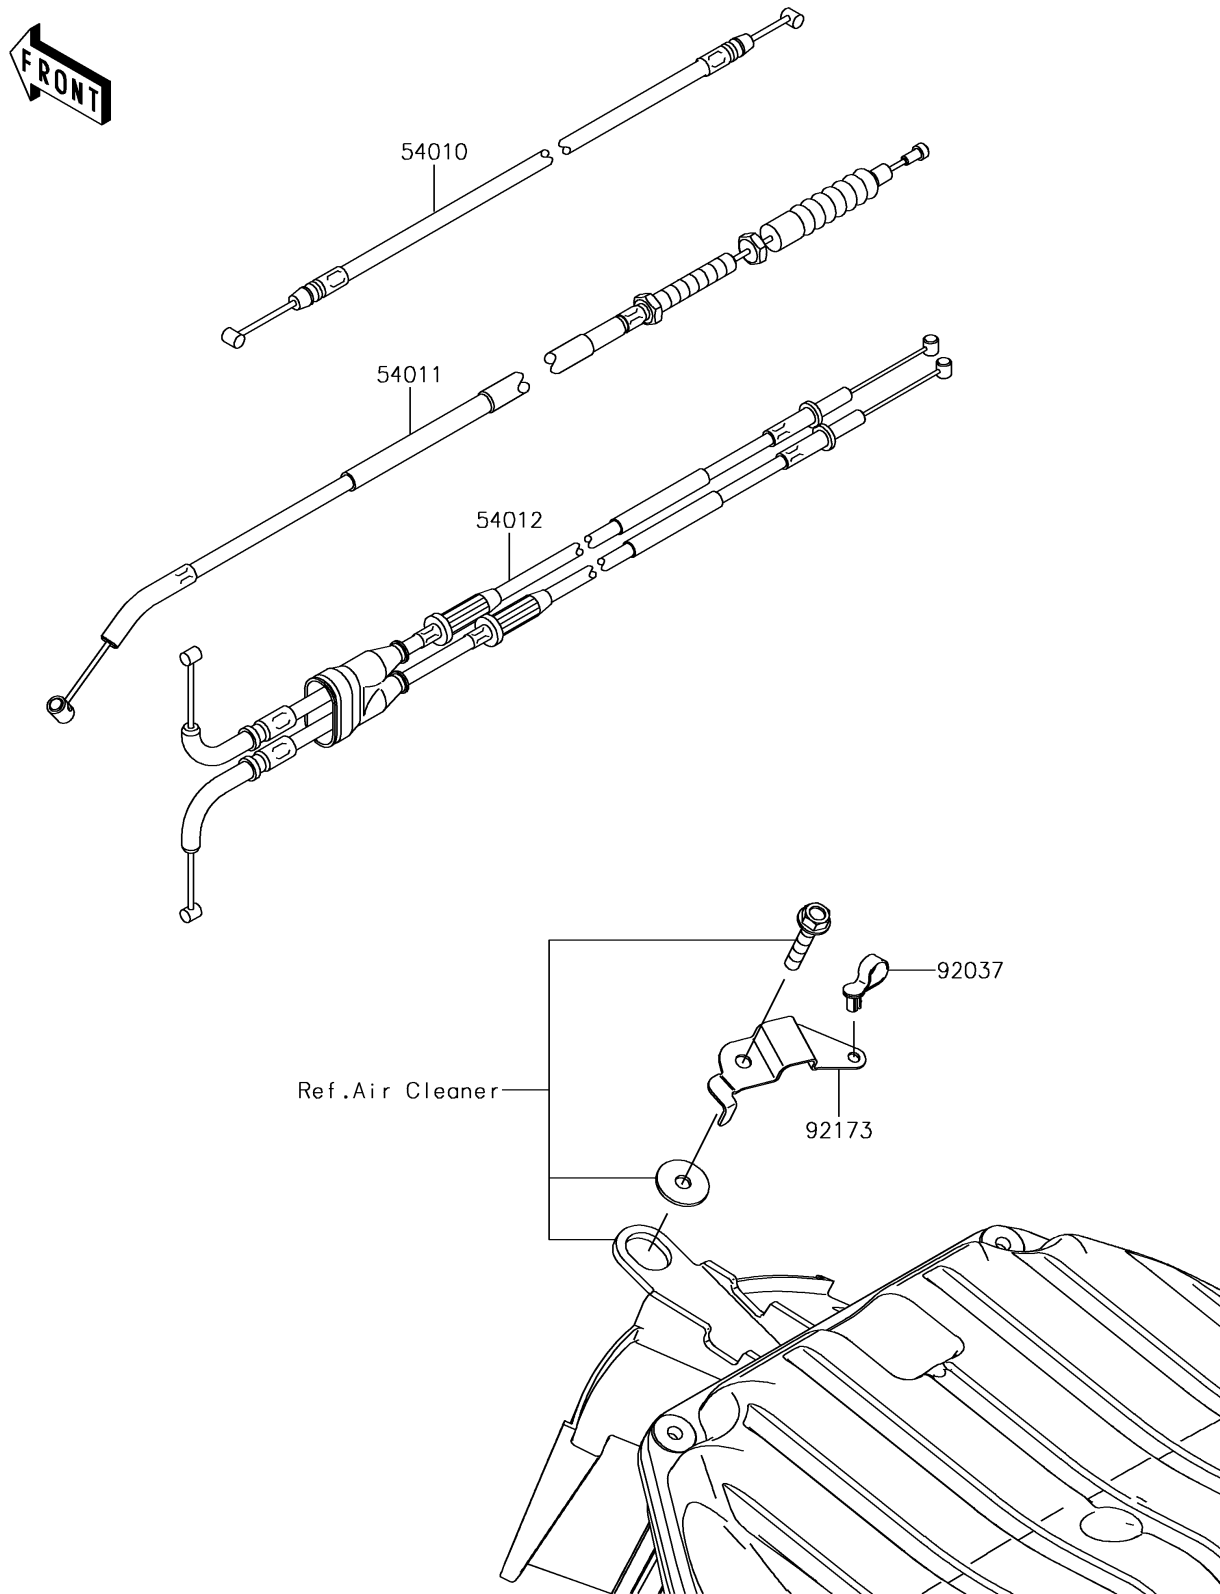

2018 NINJA® ZX™-6R PARTS DIAGRAM

Cables

F2540

2018 NINJA® ZX™-6R PARTS LIST

Cables

ITEM NAME	PART NUMBER	QUANTITY
CABLE,SEAT LOCK (Ref # 54010)	54010-0590	1
CABLE-CLUTCH (Ref # 54011)	54011-0564	1
CABLE-THROTTLE (Ref # 54012)	54012-0586	1
CLAMP,SPEED,L=43 (Ref # 92037)	92037-1290	1
CLAMP (Ref # 92173)	92173-1151	1