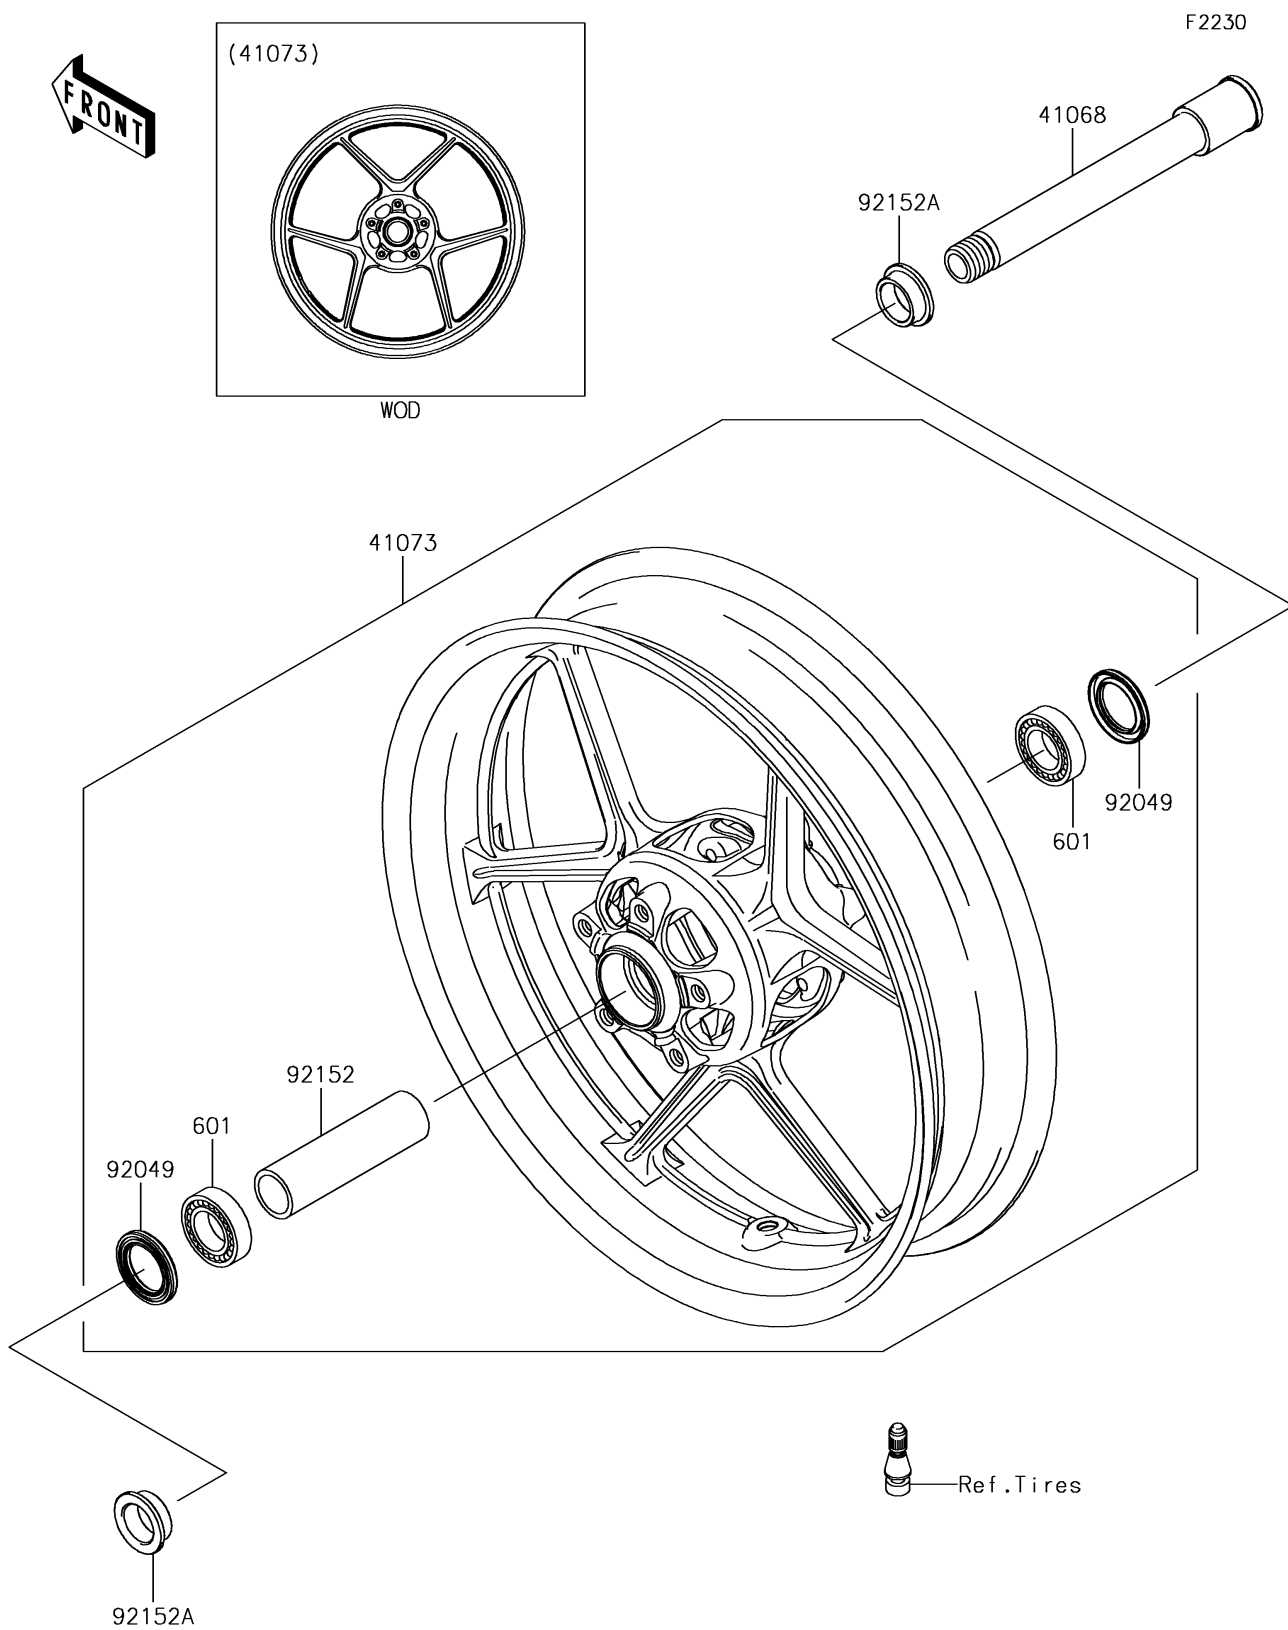

2018 NINJA® ZX™-6R PARTS DIAGRAM

Front Wheel

2018 NINJA® ZX™-6R PARTS LIST

Front Wheel

ITEM NAME	PART NUMBER	QUANTITY
AXLE,FR (Ref # 41068)	41068-1463	1
WHEEL-ASSY,FR,G.BLACK (Ref # 41073)	41073-0596-18F	1
BEARING-BALL,#6005UU (Ref # 601)	601B6005UU	1
SEAL-OIL,BJN-C2 32X47X5 (Ref # 92049)	92049-0050	1
COLLAR,FR HUB,L=115 (Ref # 92152)	92152-0242	1
COLLAR,FR AXLE,L=13 (Ref # 92152A)	92152-1470	1