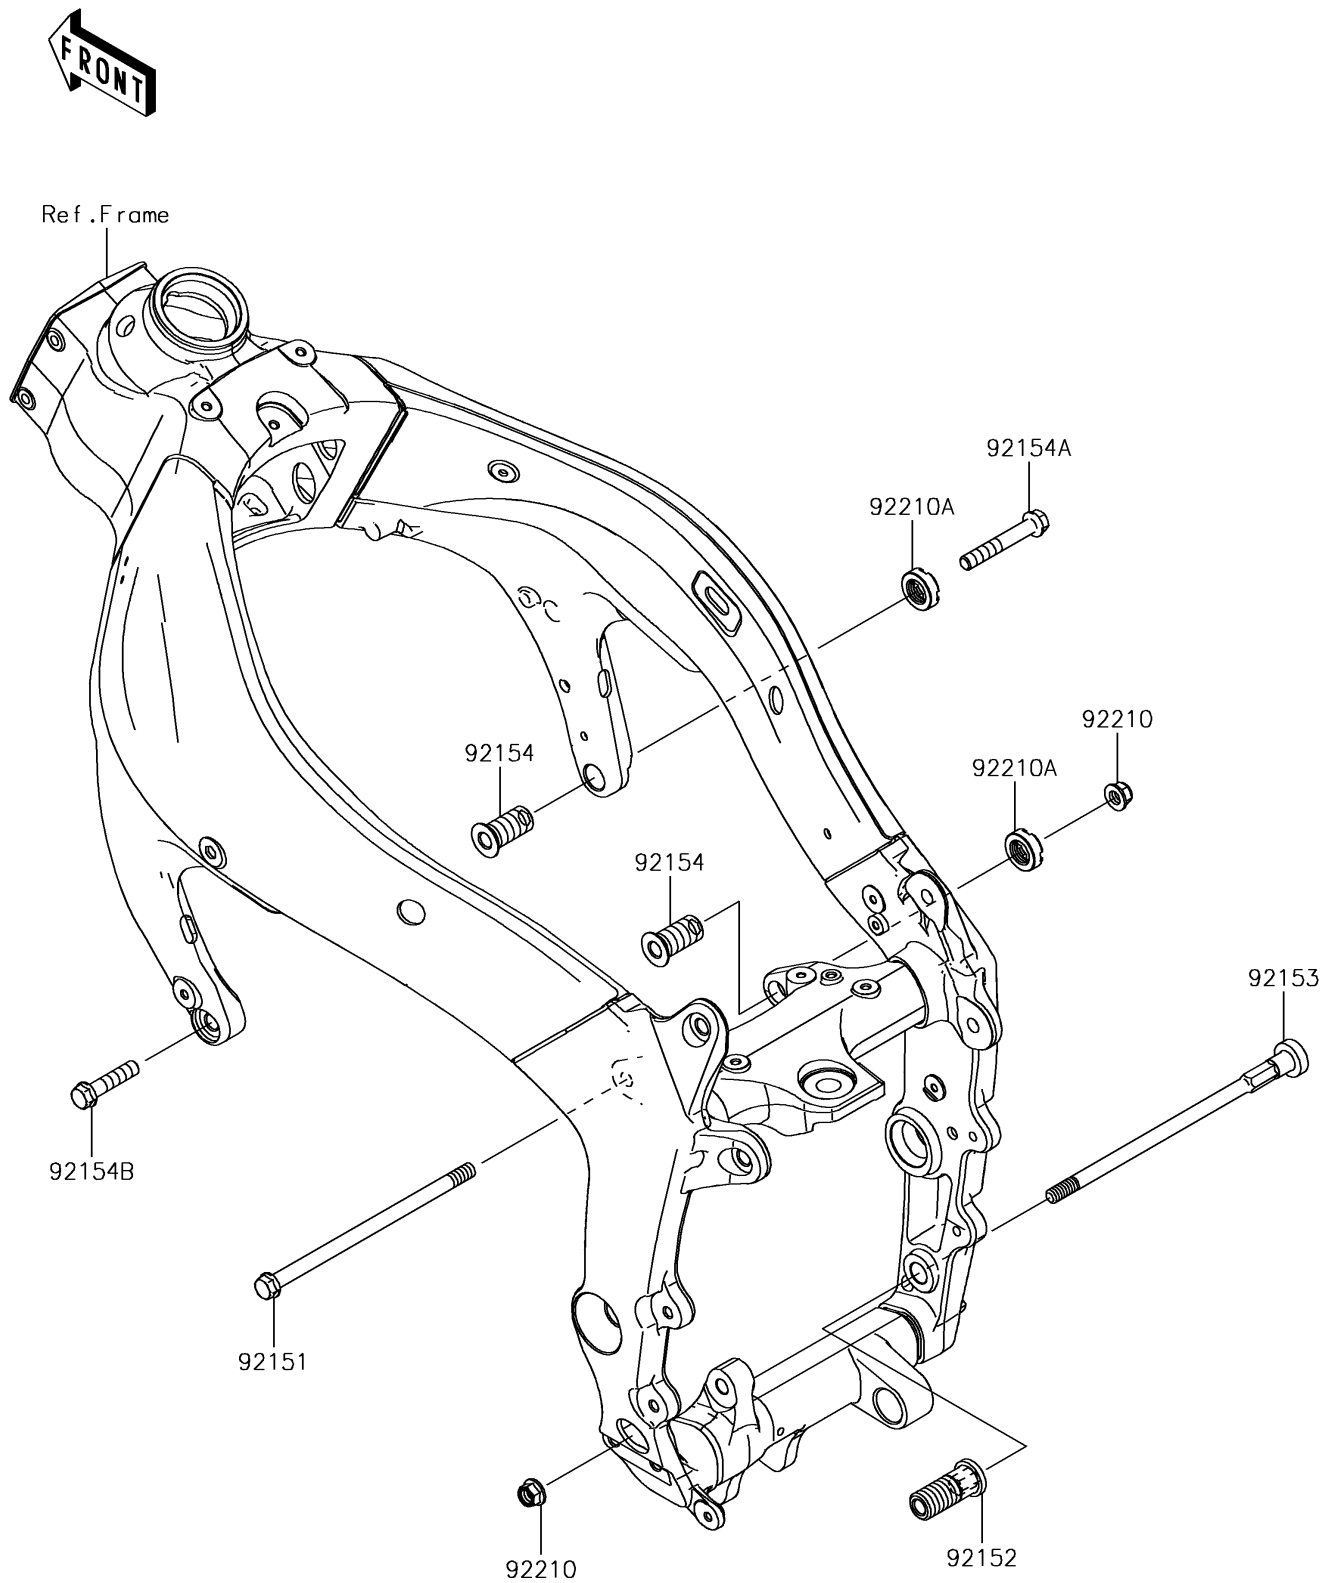

2018 NINJA® ZX™-6R PARTS DIAGRAM

Engine Mount

F2122

2018 NINJA® ZX™-6R PARTS LIST

Engine Mount

ITEM NAME	PART NUMBER	QUANTITY
BOLT,FLANGED,10X190 (Ref # 92151)	92151-1915	1
COLLAR,ENGINE MOUNT (Ref # 92152)	92152-0076	1
BOLT,SOCKET,10X227 (Ref # 92153)	92153-1328	1
BOLT,ENGINE MOUNT,18MM (Ref # 92154)	92154-0249	1
BOLT,FLANGED,10X65 (Ref # 92154A)	92154-0312	1
BOLT,FLANGED,10X40 (Ref # 92154B)	92154-0313	1
NUT,LOCK,FLANGED,10MM (Ref # 92210)	92210-1139	1
NUT,18MM (Ref # 92210A)	92210-1203	1