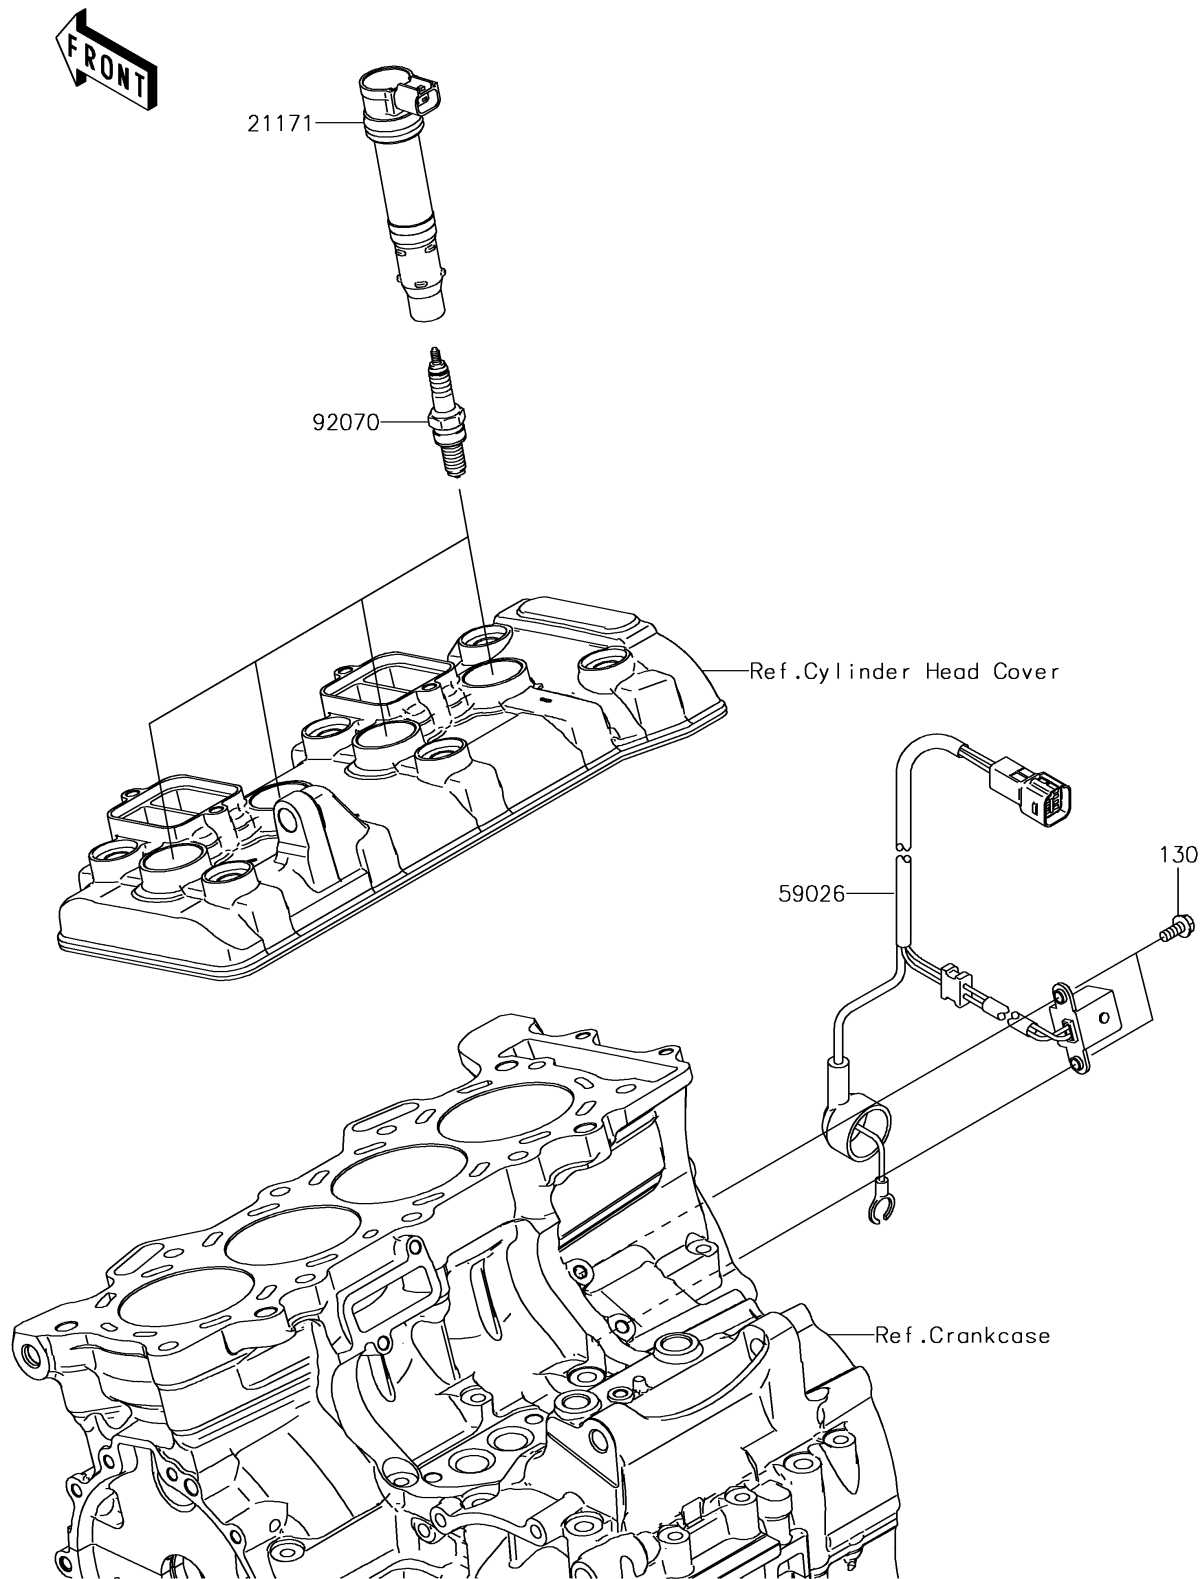

2018 NINJA® ZX™-6R PARTS DIAGRAM

Ignition System

E1830

2018 NINJA® ZX™-6R PARTS LIST

Ignition System

ITEM NAME	PART NUMBER	QUANTITY
BOLT-FLANGED,5X12 (Ref # 130)	130BA0512	1
COIL-ASSY-IGNITION (Ref # 21171)	21171-0021	1
COIL-PULSING (Ref # 59026)	59026-0039	1
PLUG-SPARK,CR9E(NGK) (Ref # 92070)	92070-1266	1