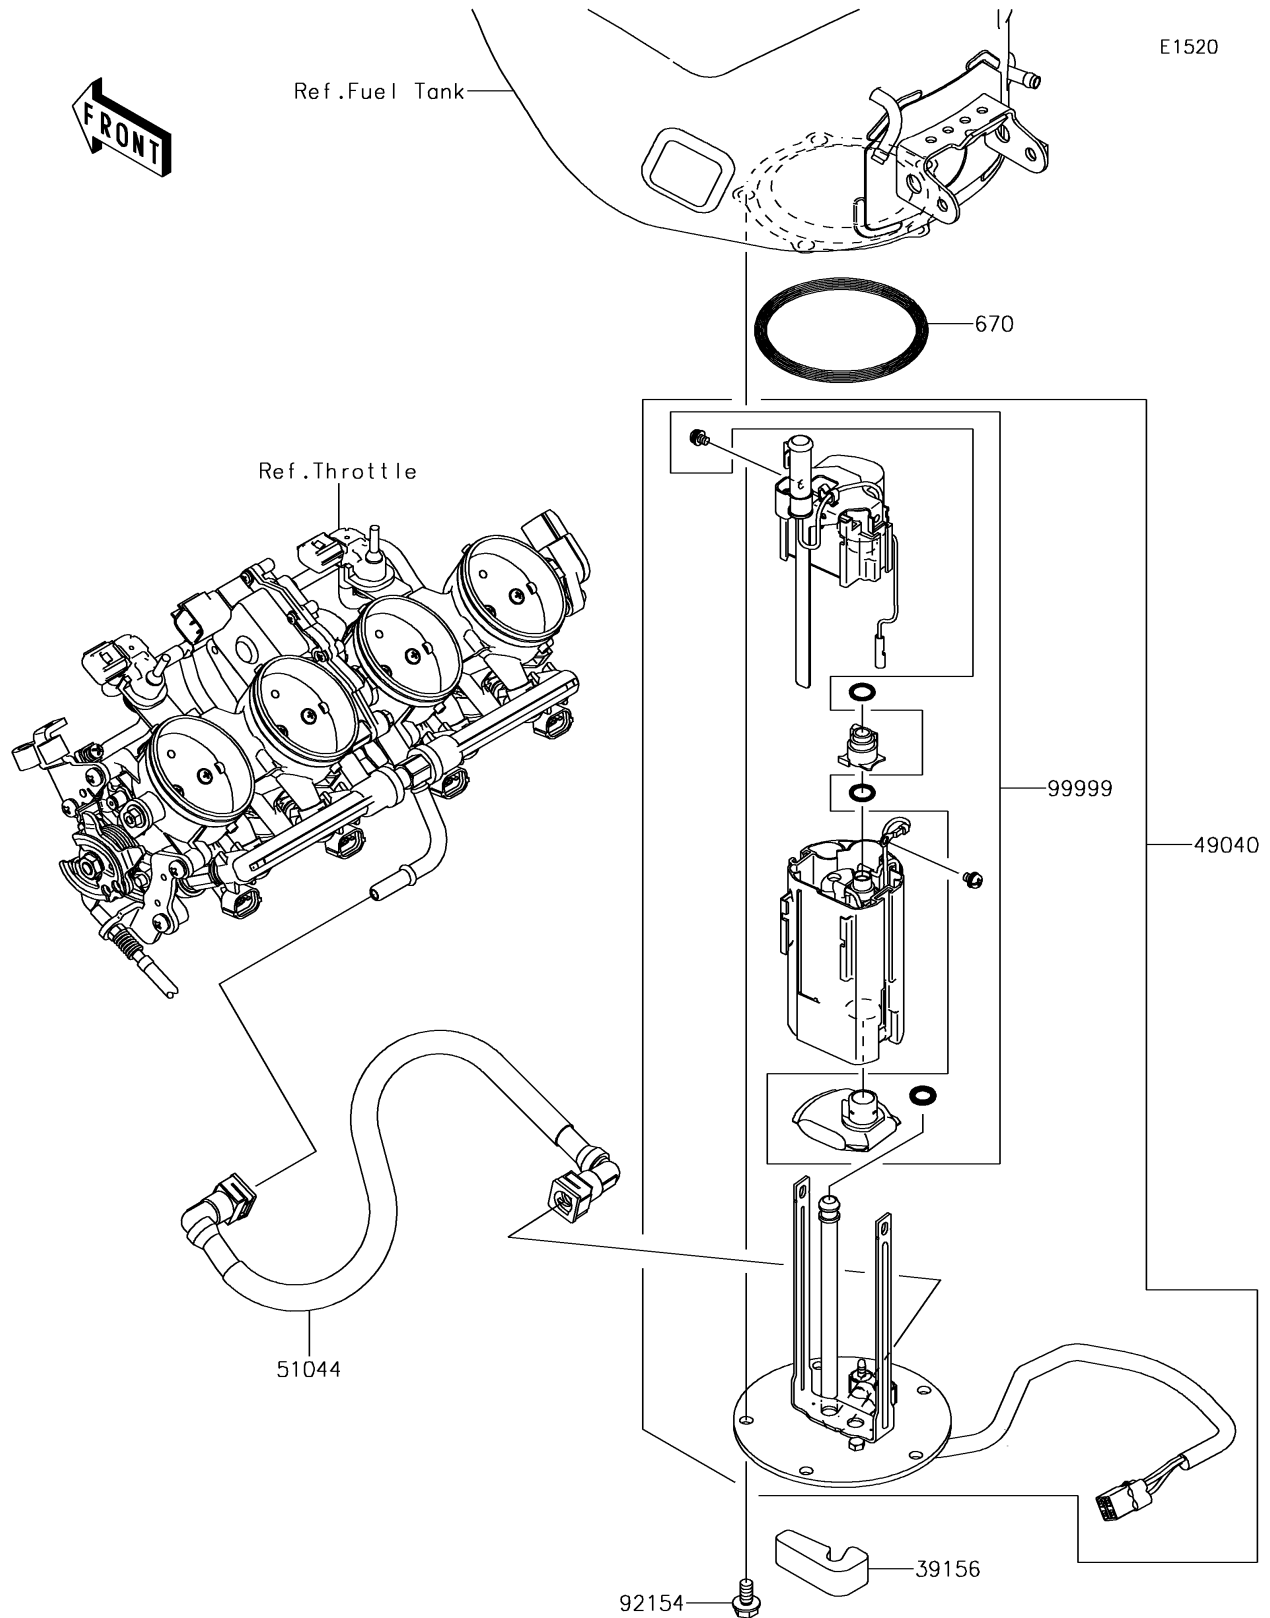

2018 NINJA® ZX™-6R PARTS DIAGRAM

Fuel Pump

2018 NINJA® ZX™-6R PARTS LIST

Fuel Pump

ITEM NAME	PART NUMBER	QUANTITY
PAD,FUEL PUMP (Ref # 39156)	39156-0991	1
PUMP-FUEL (Ref # 49040)	49040-0023	1
TUBE-ASSY,FUEL (Ref # 51044)	51044-0869	1
O RING (Ref # 670)	670E5075	1
BOLT,FLANGED,6X12 (Ref # 92154)	92154-1848	1
KIT,FUEL FILTER (Ref # 99999)	99999-0521	1