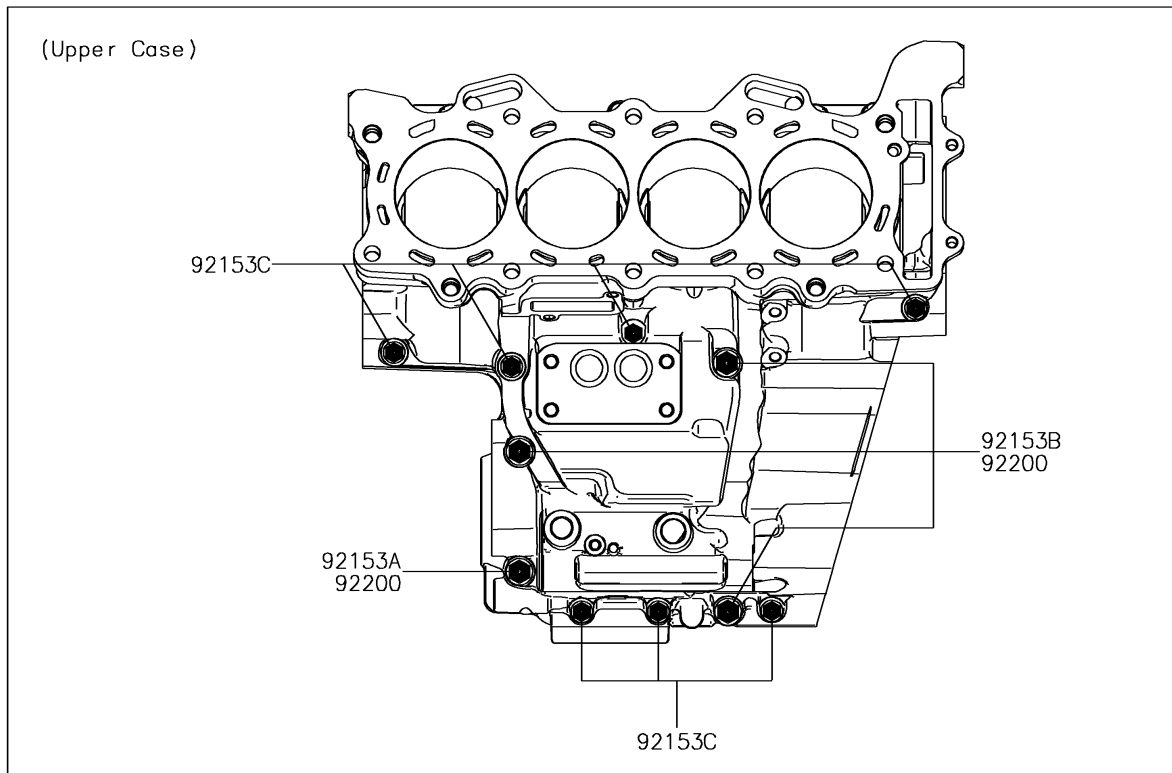

2018 NINJA® ZX™-6R PARTS DIAGRAM

Crankcase Bolt Pattern

E1412

2018 NINJA® ZX™-6R PARTS LIST

Crankcase Bolt Pattern

ITEM NAME	PART NUMBER	QUANTITY
BOLT,FLANGED,8X95 (Ref # 92153)	92153-1631	1
BOLT,FLANGED,8X90 (Ref # 92153A)	92153-1632	1
BOLT,FLANGED,8X75 (Ref # 92153B)	92153-1633	1
BOLT,FLANGED,6X68 (Ref # 92153C)	92153-1637	1
BOLT,FLANGED,6X50 (Ref # 92153D)	92153-1638	1
WASHER,8.2X16X1.6 (Ref # 92200)	92200-0047	1
WASHER,8.5X18X3.0 (Ref # 92200A)	92200-0153	1