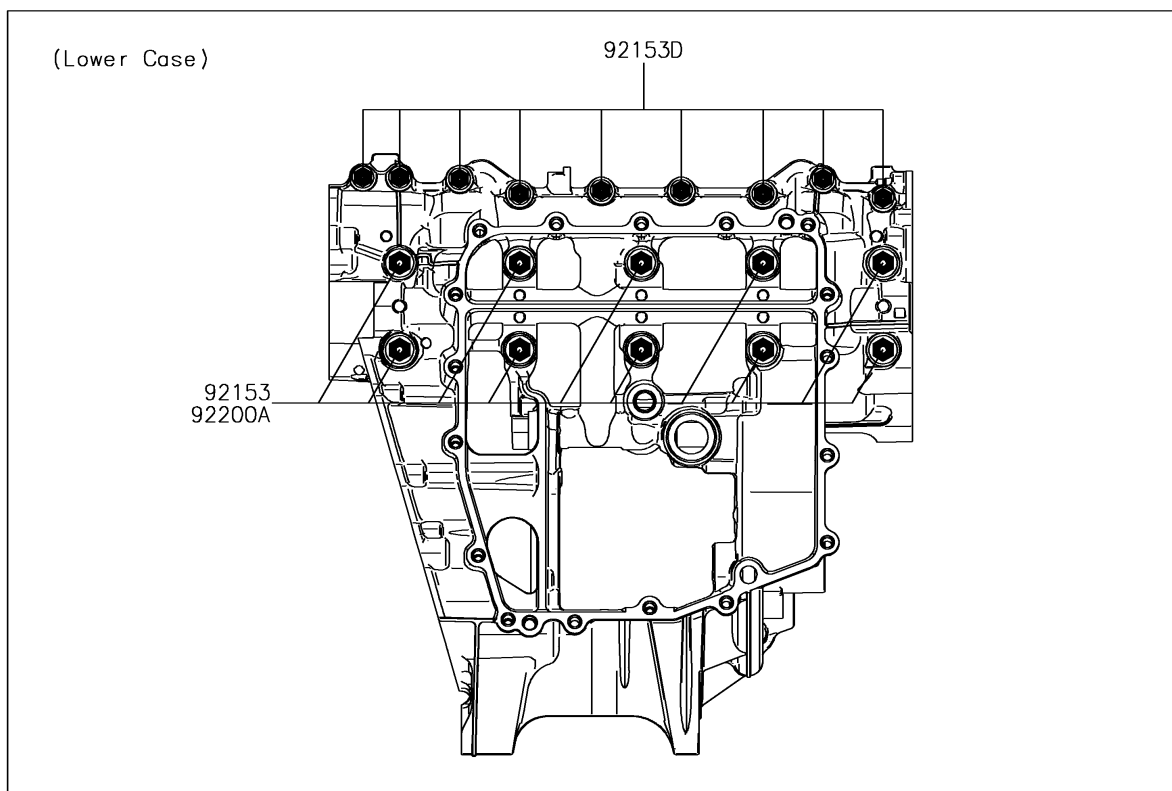

2018 NINJA® ZX™-6R PARTS DIAGRAM

Crankcase Bolt Pattern

E1412

2018 NINJA® ZX™-6R PARTS LIST

Crankcase Bolt Pattern

ITEM NAME	PART NUMBER	QUANTITY
BOLT,FLANGED,8X95 (Ref # 92153)	92153-1631	1
BOLT,FLANGED,8X90 (Ref # 92153A)	92153-1632	1
BOLT,FLANGED,8X75 (Ref # 92153B)	92153-1633	1
BOLT,FLANGED,6X68 (Ref # 92153C)	92153-1637	1
BOLT,FLANGED,6X50 (Ref # 92153D)	92153-1638	1
WASHER,8.2X16X1.6 (Ref # 92200)	92200-0047	1
WASHER,8.5X18X3.0 (Ref # 92200A)	92200-0153	1