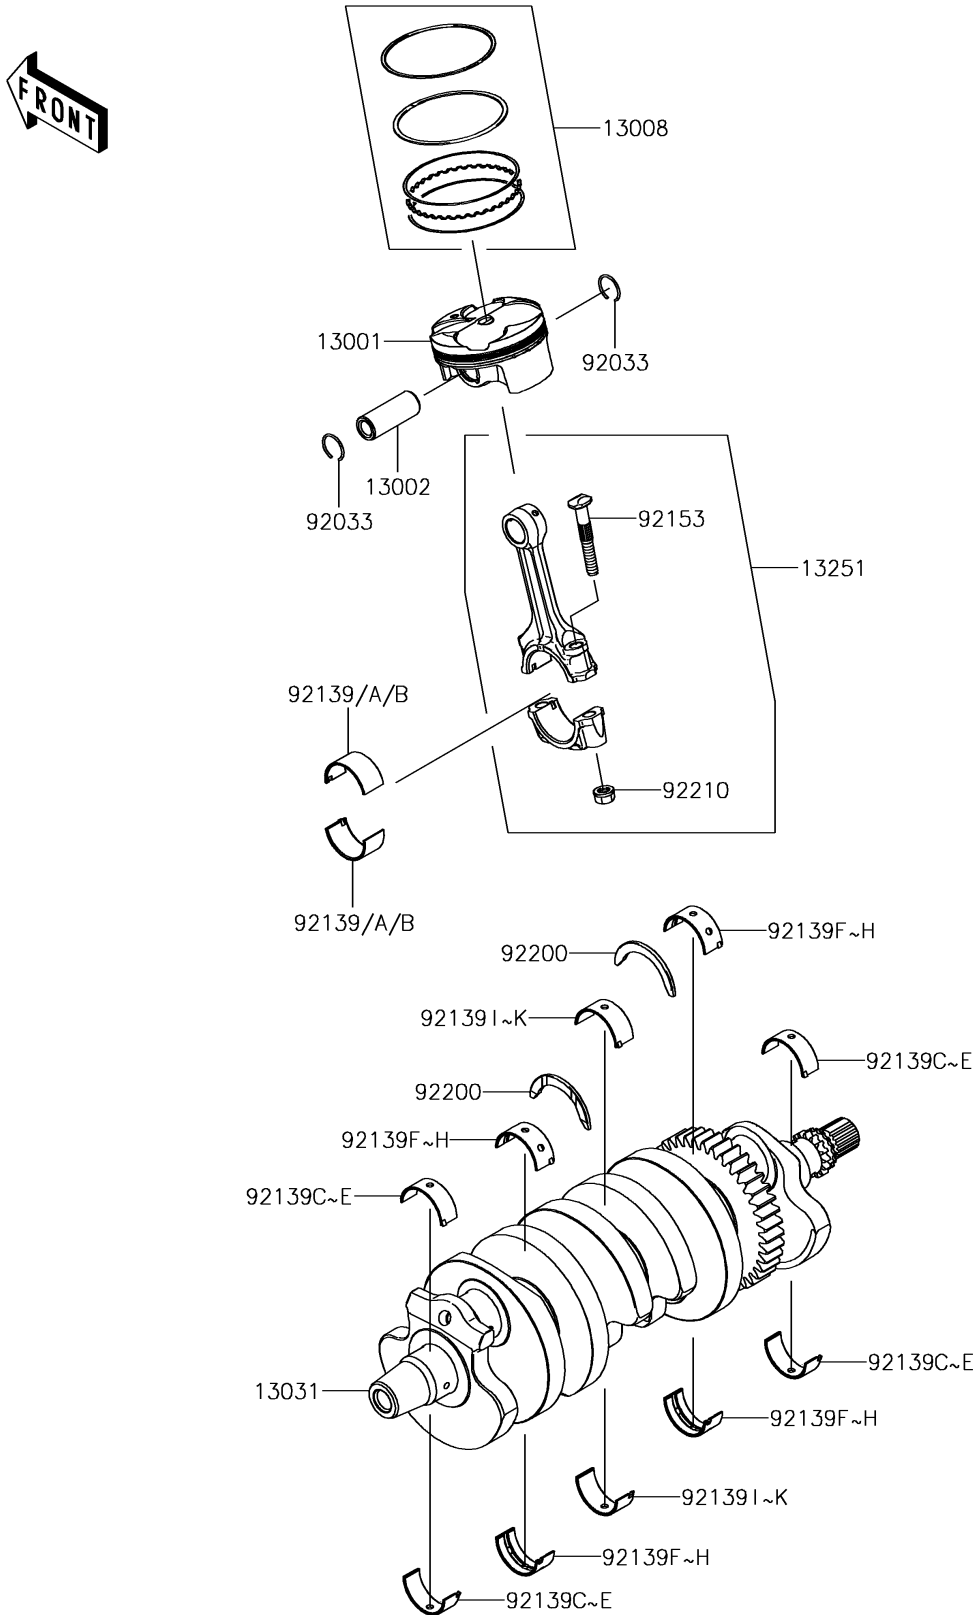

2018 NINJA® ZX™-6R PARTS DIAGRAM

Crankshaft/Piston(s)

E1320

2018 NINJA® ZX™-6R PARTS LIST

Crankshaft/Piston(s)

ITEM NAME	PART NUMBER	QUANTITY
PISTON-ENGINE (Ref # 13001)	13001-0735	1
PIN-PISTON (Ref # 13002)	13002-0037	1
RING-SET-PISTON (Ref # 13008)	13008-0035	1
CRANKSHAFT-COMP (Ref # 13031)	13031-0754	1
ROD-ASSY-CONNECTING,I (Ref # 13251)	13251-0717-II	1
RING-SNAP,PISTON PIN (Ref # 92033)	92033-1151	1
BUSHING,CRANK PIN,BLUE (Ref # 92139)	92139-0165	1
BUSHING,CRANK PIN,BLACK (Ref # 92139A)	92139-0166	1
BUSHING,CRANK PIN,BROWN (Ref # 92139B)	92139-0167	1
BUSHING,CRANK #1,BLUE (Ref # 92139C)	92139-0245	1
BUSHING,CRANK #1,BLACK (Ref # 92139D)	92139-0246	1
BUSHING,CRANK #1,BROWN (Ref # 92139E)	92139-0247	1
BUSHING,CRANK #2,BLUE (Ref # 92139F)	92139-0248	1
BUSHING,CRANK #2,BLACK (Ref # 92139G)	92139-0249	1
BUSHING,CRANK #2,BROWN (Ref # 92139H)	92139-0250	1
BUSHING,CRANK #3,PURPLE (Ref # 92139I)	92139-0251	1
BUSHING,CRANK #3,GREEN (Ref # 92139J)	92139-0252	1
BUSHING,CRANK #3,YELLOW (Ref # 92139K)	92139-0253	1
BOLT,7MM (Ref # 92153)	92153-1172	1
WASHER,T=2.5 (Ref # 92200)	92200-0383	1
NUT,CONNECTING ROD,7MM (Ref # 92210)	92210-0384	1