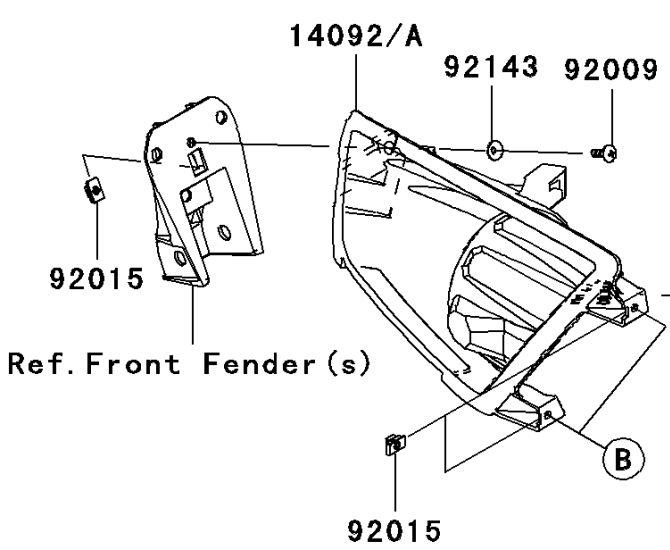

2010 Teryx® 750 FI 4x4 SGE PARTS DIAGRAM

Headlight(s)

F2710

LH	(14092)
RH	(14092A)

LH	(14092B)
RH	(14092C)

2010 Teryx® 750 FI 4x4 SGE PARTS LIST

Headlight(s)

ITEM NAME	PART NUMBER	QUANTITY
BOLT-FLANGED-SMALL,6X25 (Ref # 132)	132BA0625	1
SCREW-PAN-WP-CROS,4X45 (Ref # 224)	224AA0445	1
COVER,HEAD LAMP,FR,LH (Ref # 14092)	14092-0054	1
COVER,HEAD LAMP,FR,RH (Ref # 14092A)	14092-0055	1
COVER,HEAD LAMP,RR,LH (Ref # 14092B)	14092-0056	1
COVER,HEAD LAMP,RR,RH (Ref # 14092C)	14092-0057	1
LENS-COMP,HEAD LAMP (Ref # 23007)	23007-0096	1
NUT,4MM,FOCUS ADJUST (Ref # 23020)	23020-018	1
SCREW,5X16,BLACK (Ref # 92009)	92009-1654	1
NUT,5MM (Ref # 92015)	92015-1627	1
NUT,RUBBER,6MM (Ref # 92015A)	92015-1692	1
WASHER,6.5X20X1.6 (Ref # 92022)	92022-125	1
COLLAR,6.8X10X12 (Ref # 92027)	92027-162	1
BULB,12V 35/35W (Ref # 92069)	92069-0019	1
DAMPER (Ref # 92075)	92075-1690	1
SPRING,FOCUS ADJUST (Ref # 92081)	92081-1896	1
COLLAR (Ref # 92143)	92143-1087	1
SCREW,TAPPING,5X10 (Ref # 92172)	92172-1061	1
CLAMP (Ref # 92173)	92173-0104	1
NUT (Ref # 92210)	92210-1125	1