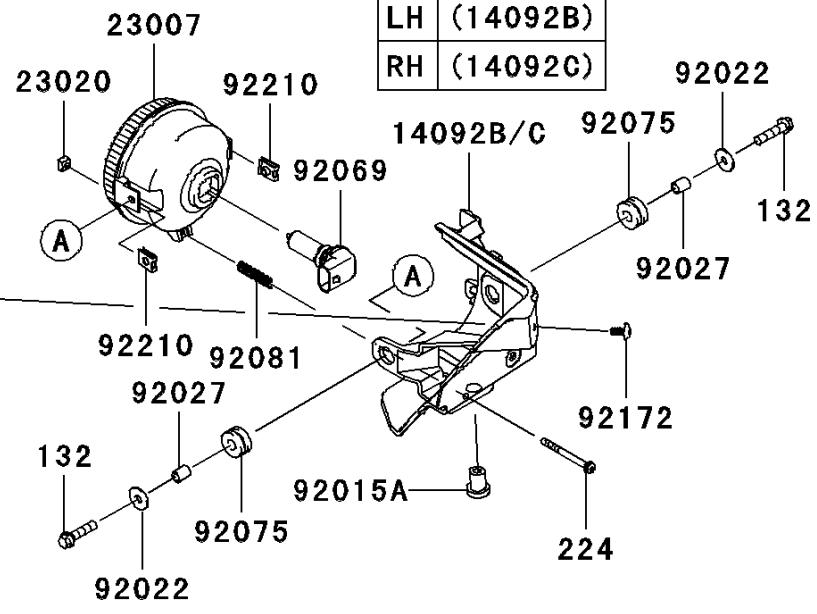

2010 Teryx® 750 FI 4x4 SGE PARTS DIAGRAM

Headlight(s)

F2710

LH	(14092)
RH	(14092A)

LH	(14092B)
RH	(14092C)

2010 Teryx® 750 FI 4x4 SGE PARTS LIST

Headlight(s)

ITEM NAME	PART NUMBER	QUANTITY
BOLT-FLANGED-SMALL,6X25 (Ref # 132)	132BA0625	1
SCREW-PAN-WP-CROS,4X45 (Ref # 224)	224AA0445	1
COVER,HEAD LAMP,FR,LH (Ref # 14092)	14092-0054	1
COVER,HEAD LAMP,FR,RH (Ref # 14092A)	14092-0055	1
COVER,HEAD LAMP,RR,LH (Ref # 14092B)	14092-0056	1
COVER,HEAD LAMP,RR,RH (Ref # 14092C)	14092-0057	1
LENS-COMP,HEAD LAMP (Ref # 23007)	23007-0096	1
NUT,4MM,FOCUS ADJUST (Ref # 23020)	23020-018	1
SCREW,5X16,BLACK (Ref # 92009)	92009-1654	1
NUT,5MM (Ref # 92015)	92015-1627	1
NUT,RUBBER,6MM (Ref # 92015A)	92015-1692	1
WASHER,6.5X20X1.6 (Ref # 92022)	92022-125	1
COLLAR,6.8X10X12 (Ref # 92027)	92027-162	1
BULB,12V 35/35W (Ref # 92069)	92069-0019	1
DAMPER (Ref # 92075)	92075-1690	1
SPRING,FOCUS ADJUST (Ref # 92081)	92081-1896	1
COLLAR (Ref # 92143)	92143-1087	1
SCREW,TAPPING,5X10 (Ref # 92172)	92172-1061	1
CLAMP (Ref # 92173)	92173-0104	1
NUT (Ref # 92210)	92210-1125	1