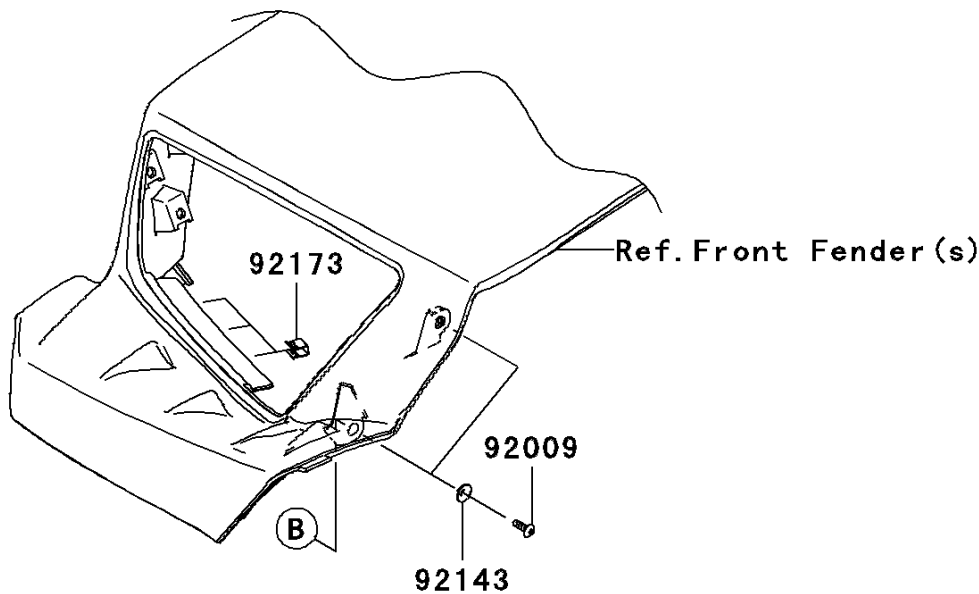

2010 Teryx® 750 FI 4x4 SGE PARTS DIAGRAM

Headlight(s)

F2710

LH	(14092)
RH	(14092A)

LH	(14092B)
RH	(14092C)

2010 Teryx® 750 FI 4x4 SGE PARTS LIST

Headlight(s)

ITEM NAME	PART NUMBER	QUANTITY
BOLT-FLANGED-SMALL,6X25 (Ref # 132)	132BA0625	1
SCREW-PAN-WP-CROS,4X45 (Ref # 224)	224AA0445	1
COVER,HEAD LAMP,FR,LH (Ref # 14092)	14092-0054	1
COVER,HEAD LAMP,FR,RH (Ref # 14092A)	14092-0055	1
COVER,HEAD LAMP,RR,LH (Ref # 14092B)	14092-0056	1
COVER,HEAD LAMP,RR,RH (Ref # 14092C)	14092-0057	1
LENS-COMP,HEAD LAMP (Ref # 23007)	23007-0096	1
NUT,4MM,FOCUS ADJUST (Ref # 23020)	23020-018	1
SCREW,5X16,BLACK (Ref # 92009)	92009-1654	1
NUT,5MM (Ref # 92015)	92015-1627	1
NUT,RUBBER,6MM (Ref # 92015A)	92015-1692	1
WASHER,6.5X20X1.6 (Ref # 92022)	92022-125	1
COLLAR,6.8X10X12 (Ref # 92027)	92027-162	1
BULB,12V 35/35W (Ref # 92069)	92069-0019	1
DAMPER (Ref # 92075)	92075-1690	1
SPRING,FOCUS ADJUST (Ref # 92081)	92081-1896	1
COLLAR (Ref # 92143)	92143-1087	1
SCREW,TAPPING,5X10 (Ref # 92172)	92172-1061	1
CLAMP (Ref # 92173)	92173-0104	1
NUT (Ref # 92210)	92210-1125	1