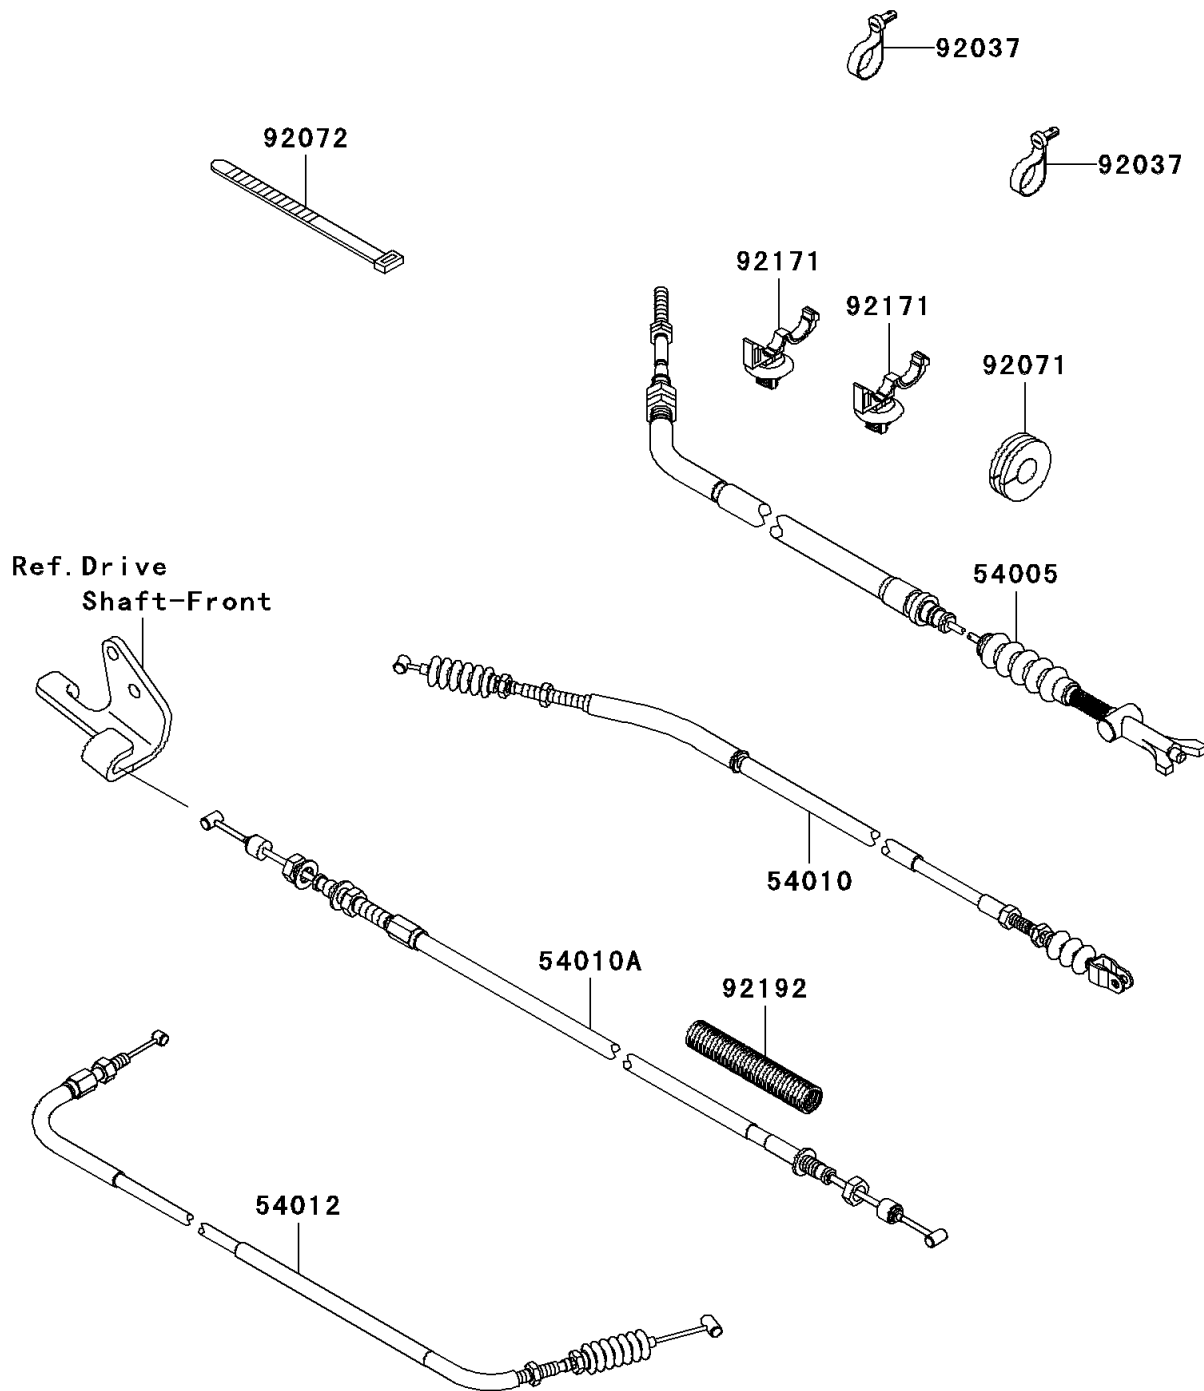

2010 Teryx® 750 FI 4x4 SGE PARTS DIAGRAM

Cables

F2540

2010 Teryx® 750 FI 4x4 SGE PARTS LIST

Cables

ITEM NAME	PART NUMBER	QUANTITY
CABLE-BRAKE,PARKING (Ref # 54005)	54005-0030	1
CABLE,2/4WD (Ref # 54010)	54010-0093	1
CABLE,FRONT DIFF LOCK (Ref # 54010A)	54010-0112	1
CABLE-THROTTLE (Ref # 54012)	54012-0262	1
CLAMP,SPEED,L=58 (Ref # 92037)	92037-1163	1
GROMMET (Ref # 92071)	92071-0029	1
BAND,L=149 (Ref # 92072)	92072-031	1
CLAMP (Ref # 92171)	92171-0453	1
TUBE,CORRUGATED,L=80 (Ref # 92192)	92192-0673	1