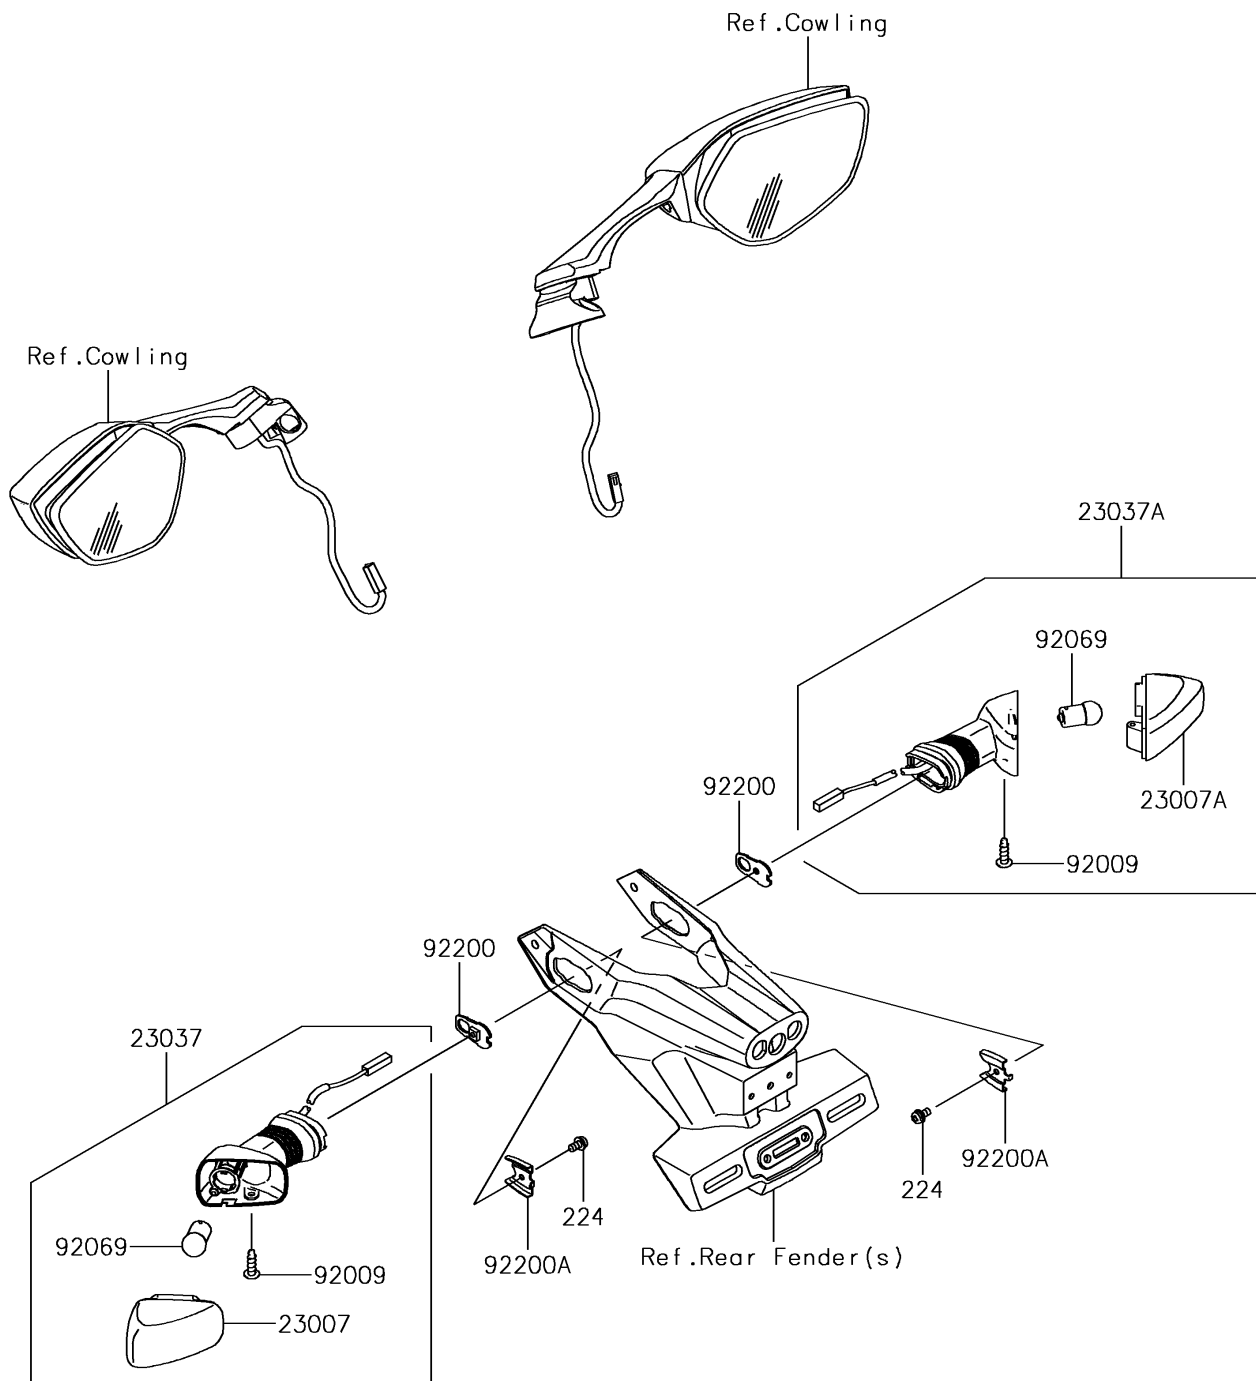

## 2018 PARTS DIAGRAM

Turn Signals

F2730

## 2018 PARTS LIST

Turn Signals

ITEM NAME	PART NUMBER	QUANTITY
SCREW-PAN-WP-CROS,4X8 (Ref # 224)	224AB0408	1
LENS-COMP,SIGNAL LAMP,RR,LH (Ref # 23007)	23007-0102	1
LENS-COMP,SIGNAL LAMP,RR,RH (Ref # 23007A)	23007-0103	1
LAMP-ASSY-SIGNAL,RR,LH (Ref # 23037)	23037-0145	1
LAMP-ASSY-SIGNAL,RR,RH (Ref # 23037A)	23037-0146	1
SCREW,4X16,BLACK (Ref # 92009)	92009-1158	1
BULB,12V 10W (Ref # 92069)	92069-0020	1
WASHER,NUT 4MM (Ref # 92200)	92200-0854	1
WASHER (Ref # 92200A)	92200-0855	1