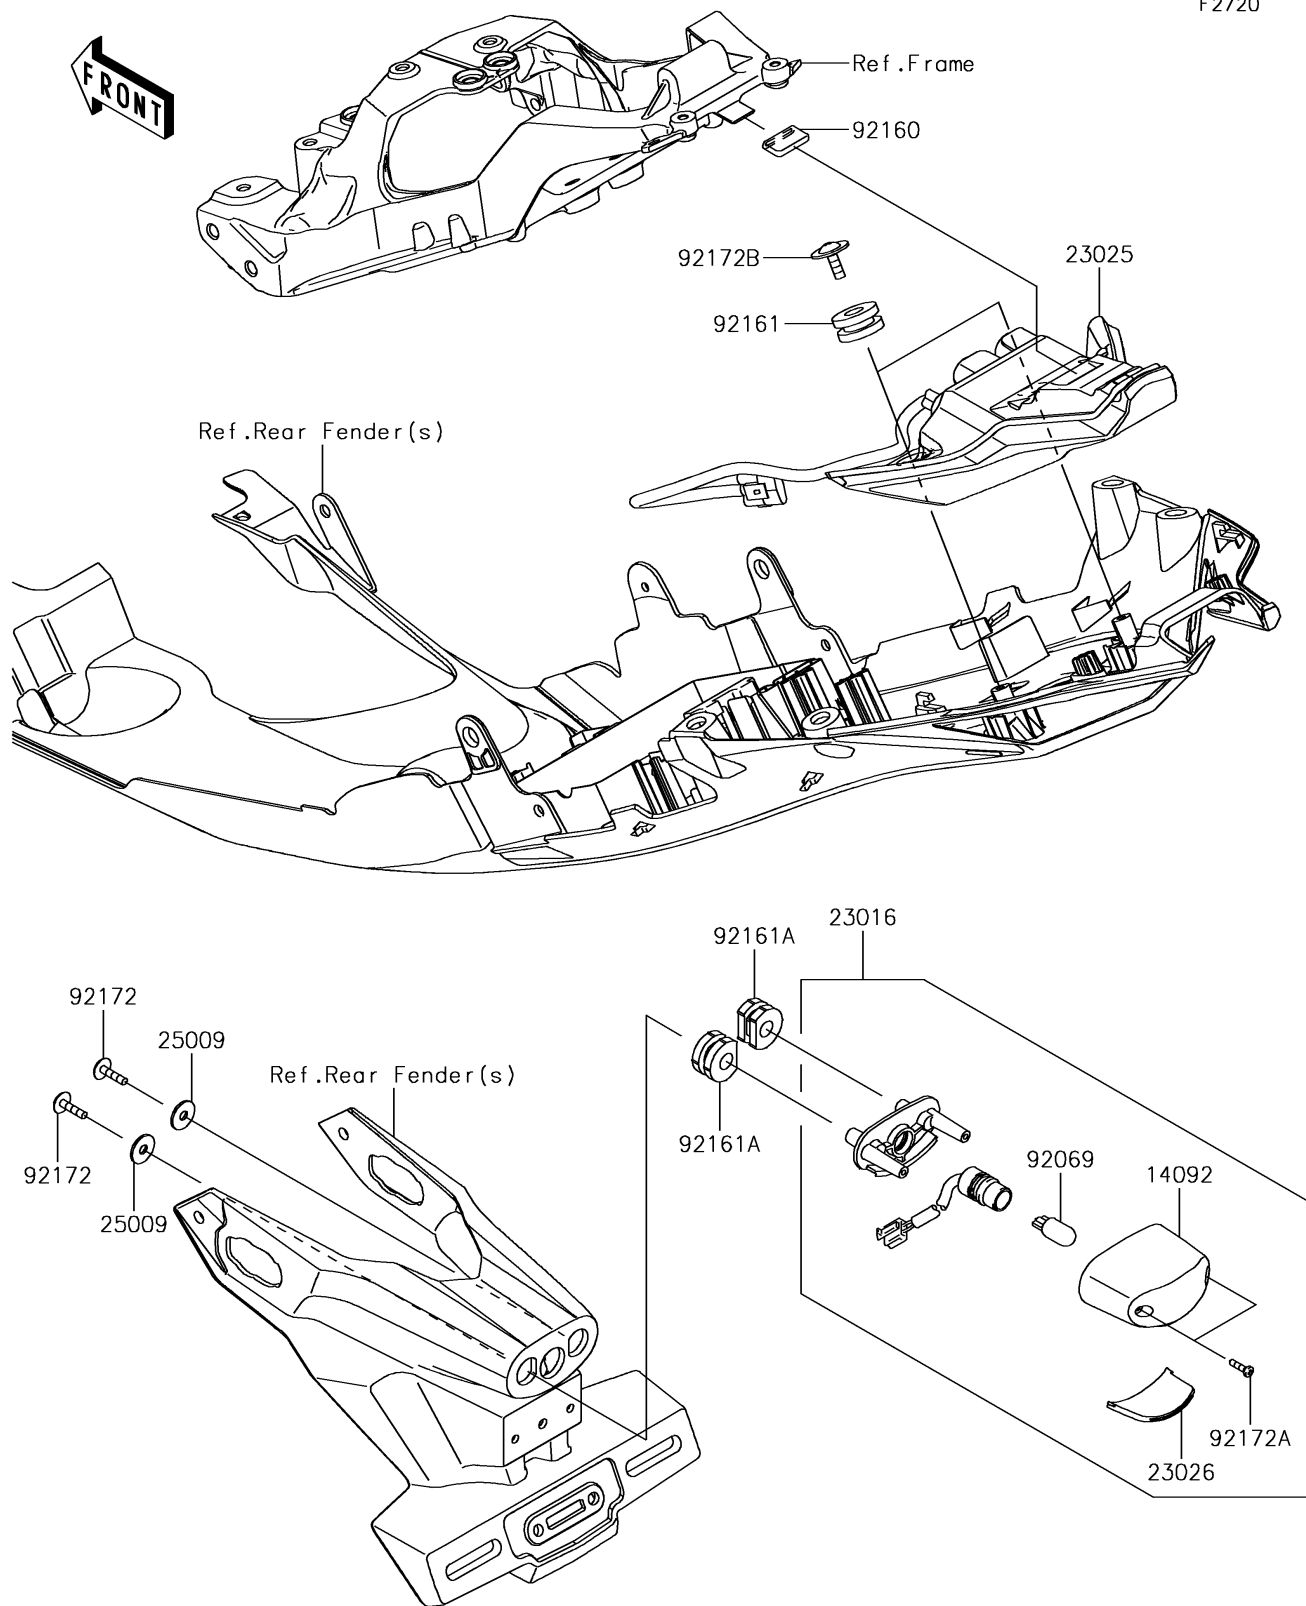

2018 PARTS DIAGRAM

Taillight(s)

F2720

2018 PARTS LIST

Taillight(s)

ITEM NAME	PART NUMBER	QUANTITY
COVER,LICENSE LAMP (Ref # 14092)	14092-0001	1
LAMP-ASSY,LICENSE (Ref # 23016)	23016-0607	1
LAMP-TAIL,LED (Ref # 23025)	23025-0332	1
LENS,LICENCE LAMP (Ref # 23026)	23026-0028	1
WASHER,5.2X16X1.2 (Ref # 25009)	25009-004	1
BULB,12V 5W (Ref # 92069)	92069-1016	1
DAMPER (Ref # 92160)	92160-1190	1
DAMPER (Ref # 92161)	92161-0163	1
DAMPER (Ref # 92161A)	92161-0776	1
SCREW,TAPPING,5X16 (Ref # 92172)	92172-0238	1
SCREW,TAPPING,2.9X13 (Ref # 92172A)	92172-0343	1
SCREW,TAPTITE,5X16 (Ref # 92172B)	92172-0481	1