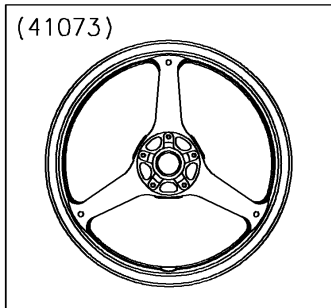

2018 PARTS DIAGRAM

Front Wheel

F2230

(41073)

WOD

2018 PARTS LIST

Front Wheel

ITEM NAME	PART NUMBER	QUANTITY
VALVE (Ref # 16126)	16126-0735	1
AXLE,FR,25X205 (Ref # 41068)	41068-0594	1
WHEEL-ASSY,FR,G.BLACK (Ref # 41073)	41073-0757-18F	1
BEARING-BALL,25X47X12 (Ref # 92045)	92045-0803	1
SEAL-OIL,BJN-C2 32X47X5 (Ref # 92049)	92049-0050	1
COLLAR,FR AXLE,LH,L=44.5 (Ref # 92152)	92152-0240	1
COLLAR,FR HUB,L=115 (Ref # 92152A)	92152-0616	1
COLLAR,25X40X18 (Ref # 92152B)	92152-1947	1