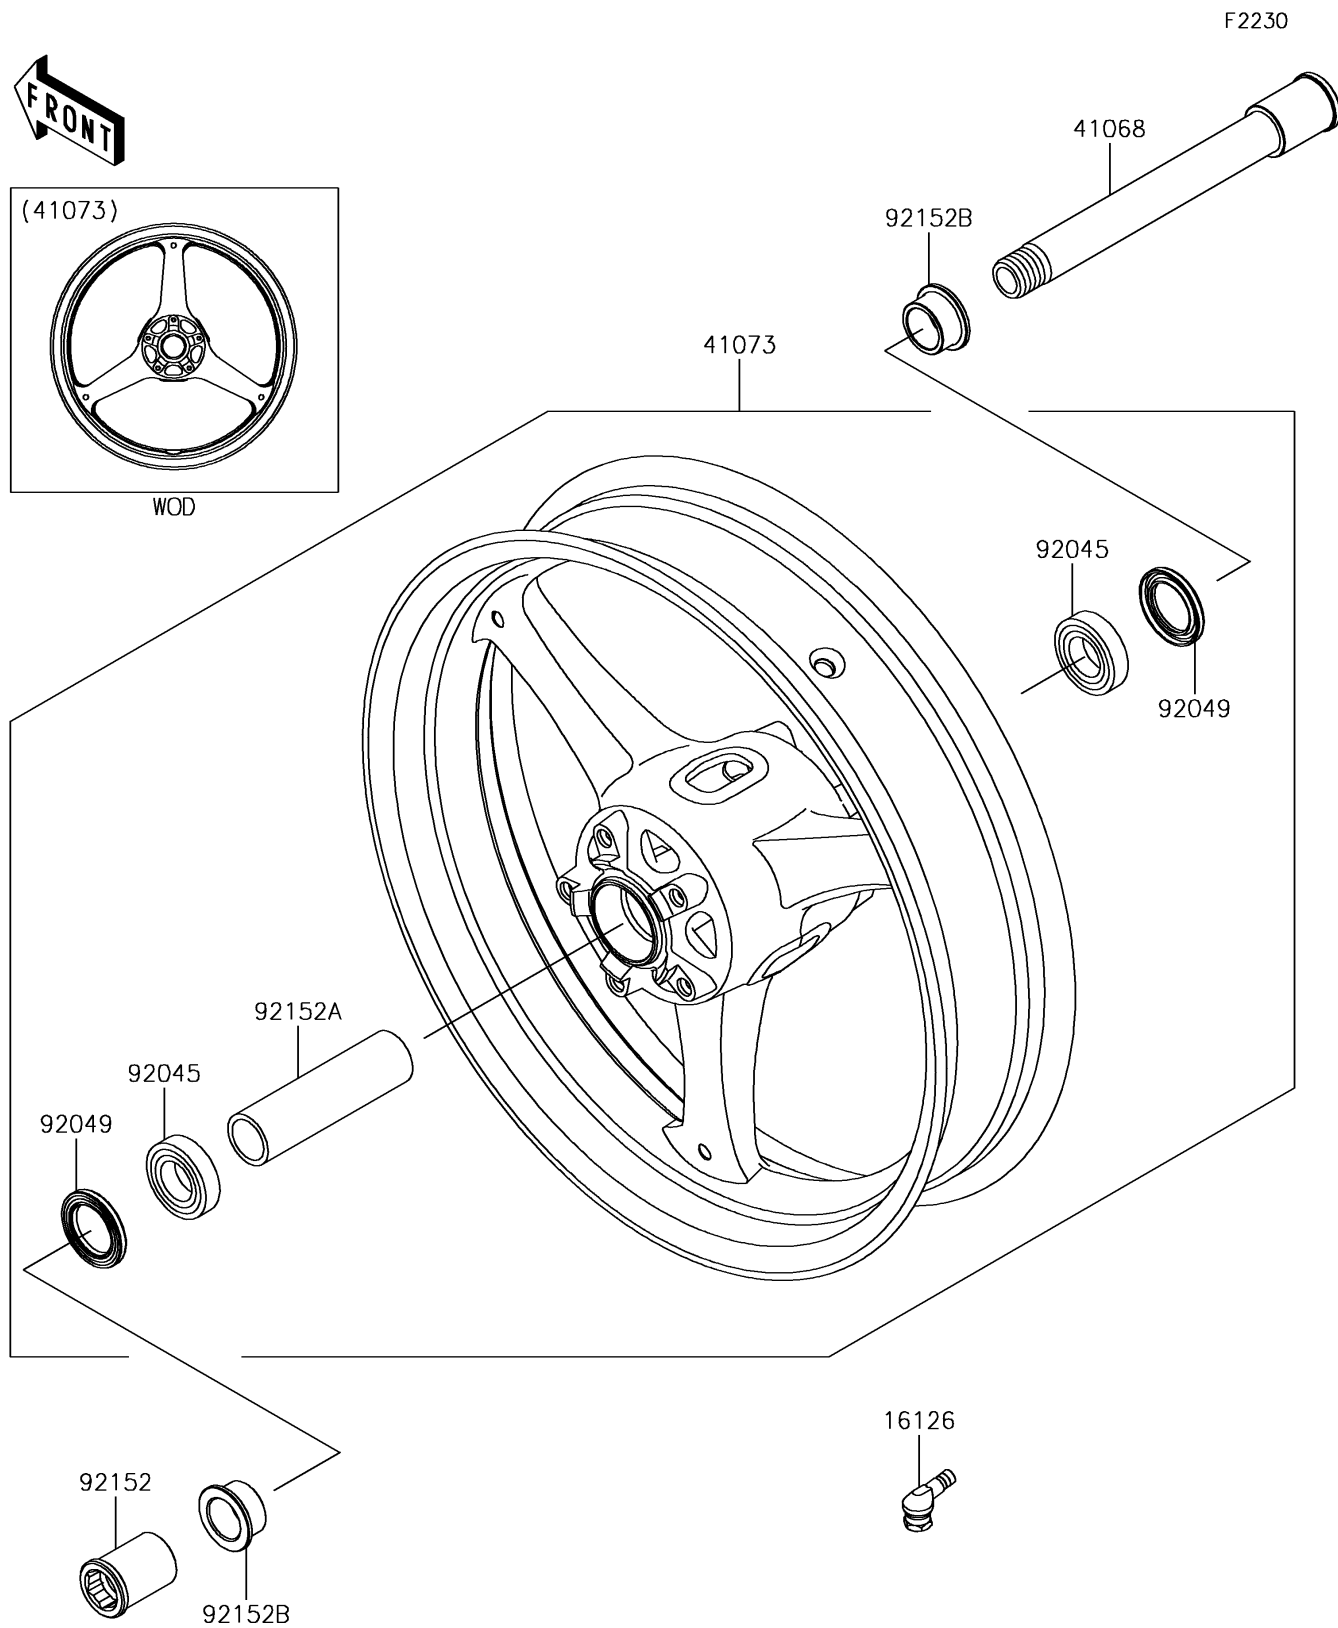

2018 PARTS DIAGRAM

Front Wheel

F2230

(41073)

WOD

2018 PARTS LIST

Front Wheel

ITEM NAME	PART NUMBER	QUANTITY
VALVE (Ref # 16126)	16126-0735	1
AXLE,FR,25X205 (Ref # 41068)	41068-0594	1
WHEEL-ASSY,FR,G.BLACK (Ref # 41073)	41073-0757-18F	1
BEARING-BALL,25X47X12 (Ref # 92045)	92045-0803	1
SEAL-OIL,BJN-C2 32X47X5 (Ref # 92049)	92049-0050	1
COLLAR,FR AXLE,LH,L=44.5 (Ref # 92152)	92152-0240	1
COLLAR,FR HUB,L=115 (Ref # 92152A)	92152-0616	1
COLLAR,25X40X18 (Ref # 92152B)	92152-1947	1