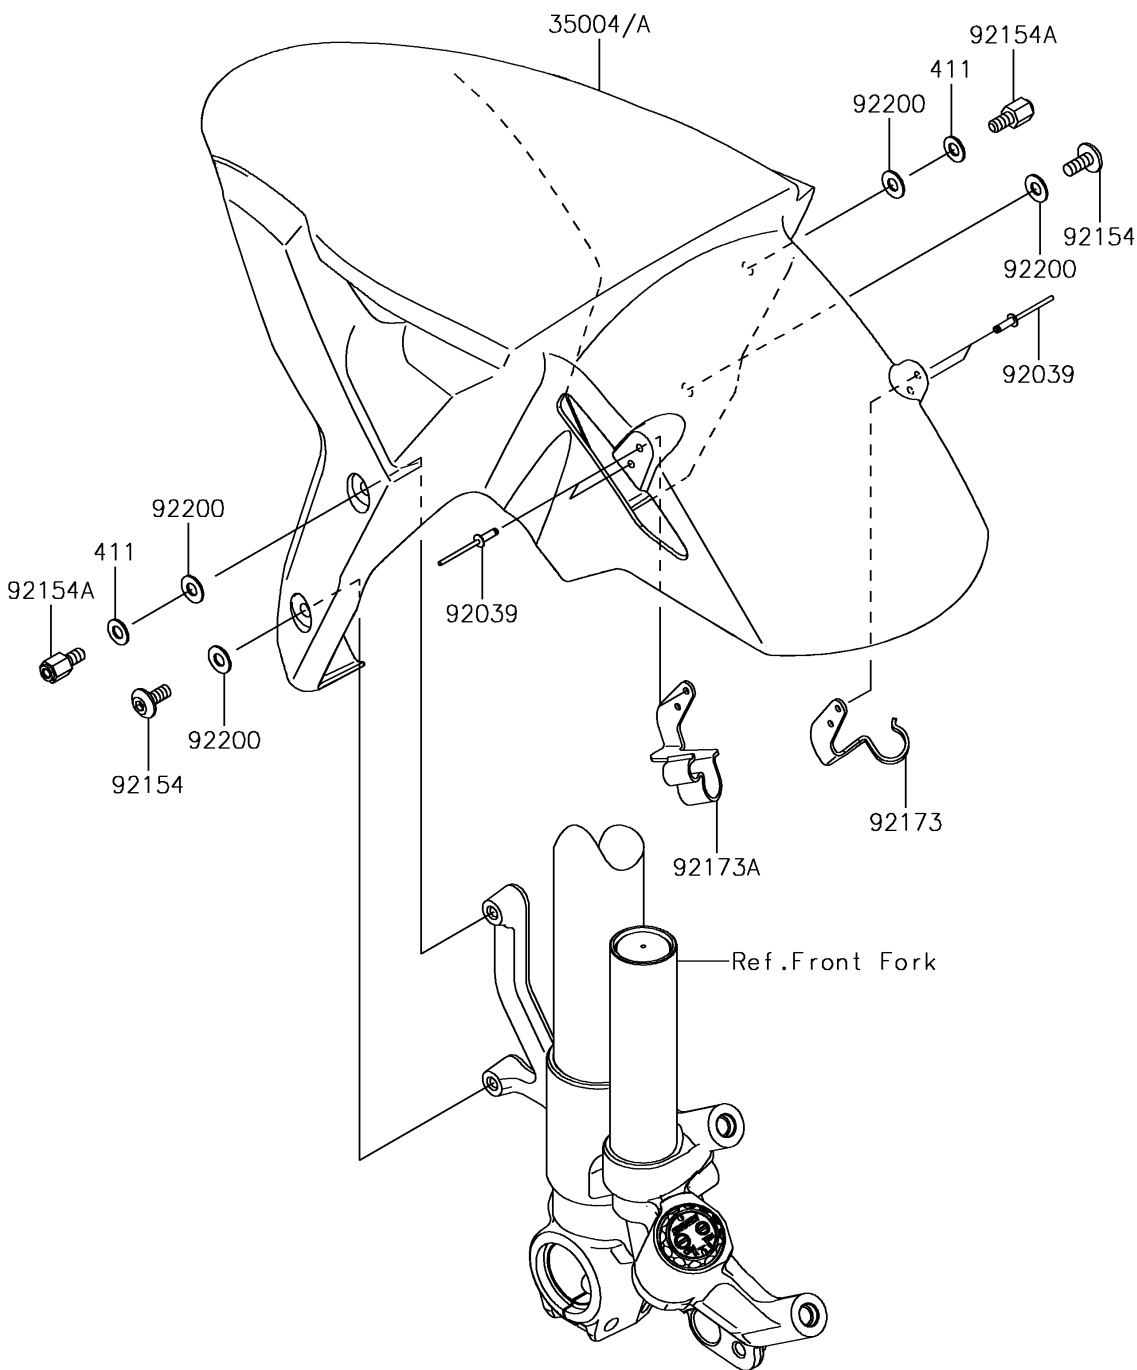

## 2018 PARTS DIAGRAM

Front Fender(s)

F2171

## 2018 PARTS LIST

Front Fender(s)

ITEM NAME	PART NUMBER	QUANTITY
FENDER-FRONT,M.M.F.SILVER (Ref # 35004)	35004-0362-60S	1
WASHER-PLAIN,6MM (Ref # 411)	411AB0600	1
RIVET,3.2X9.5 (Ref # 92039)	92039-0752	1
BOLT,SOCKET,6X14 (Ref # 92154)	92154-1735	1
BOLT,6X12 (Ref # 92154A)	92154-1908	1
CLAMP,FENDER,RH (Ref # 92173)	92173-1481	1
CLAMP,FENDER,LH (Ref # 92173A)	92173-1493	1
WASHER,6.5X14X1 (Ref # 92200)	92200-1388	1