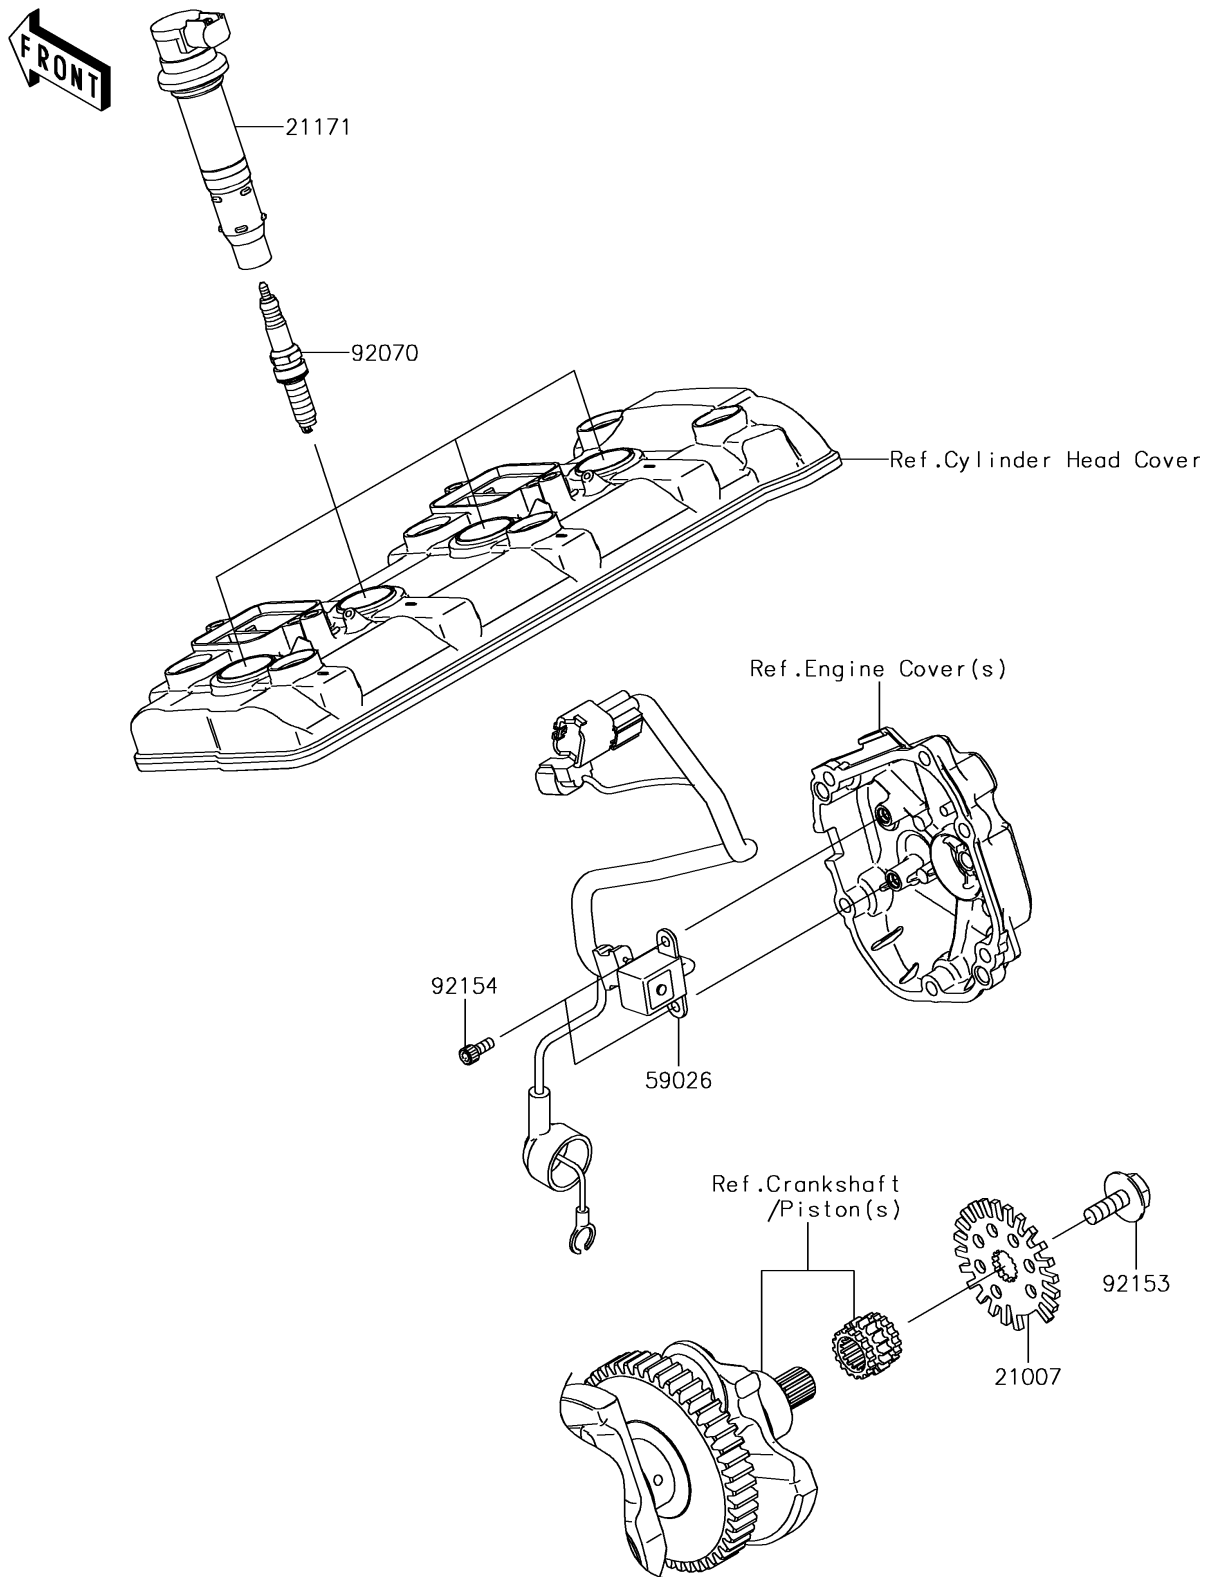

## 2018 PARTS DIAGRAM

Ignition System

E1830

## 2018 PARTS LIST

Ignition System

ITEM NAME	PART NUMBER	QUANTITY
ROTOR,PULSING (Ref # 21007)	21007-0019	1
COIL-ASSY-IGNITION (Ref # 21171)	21171-0741	1
COIL-PULSING (Ref # 59026)	59026-0044	1
PLUG-SPARK,SILMAR9B9(NGK) (Ref # 92070)	92070-0047	1
BOLT,FLANGED,8X23 (Ref # 92153)	92153-0549	1
BOLT,SOCKET,5X12 (Ref # 92154)	92154-0503	1